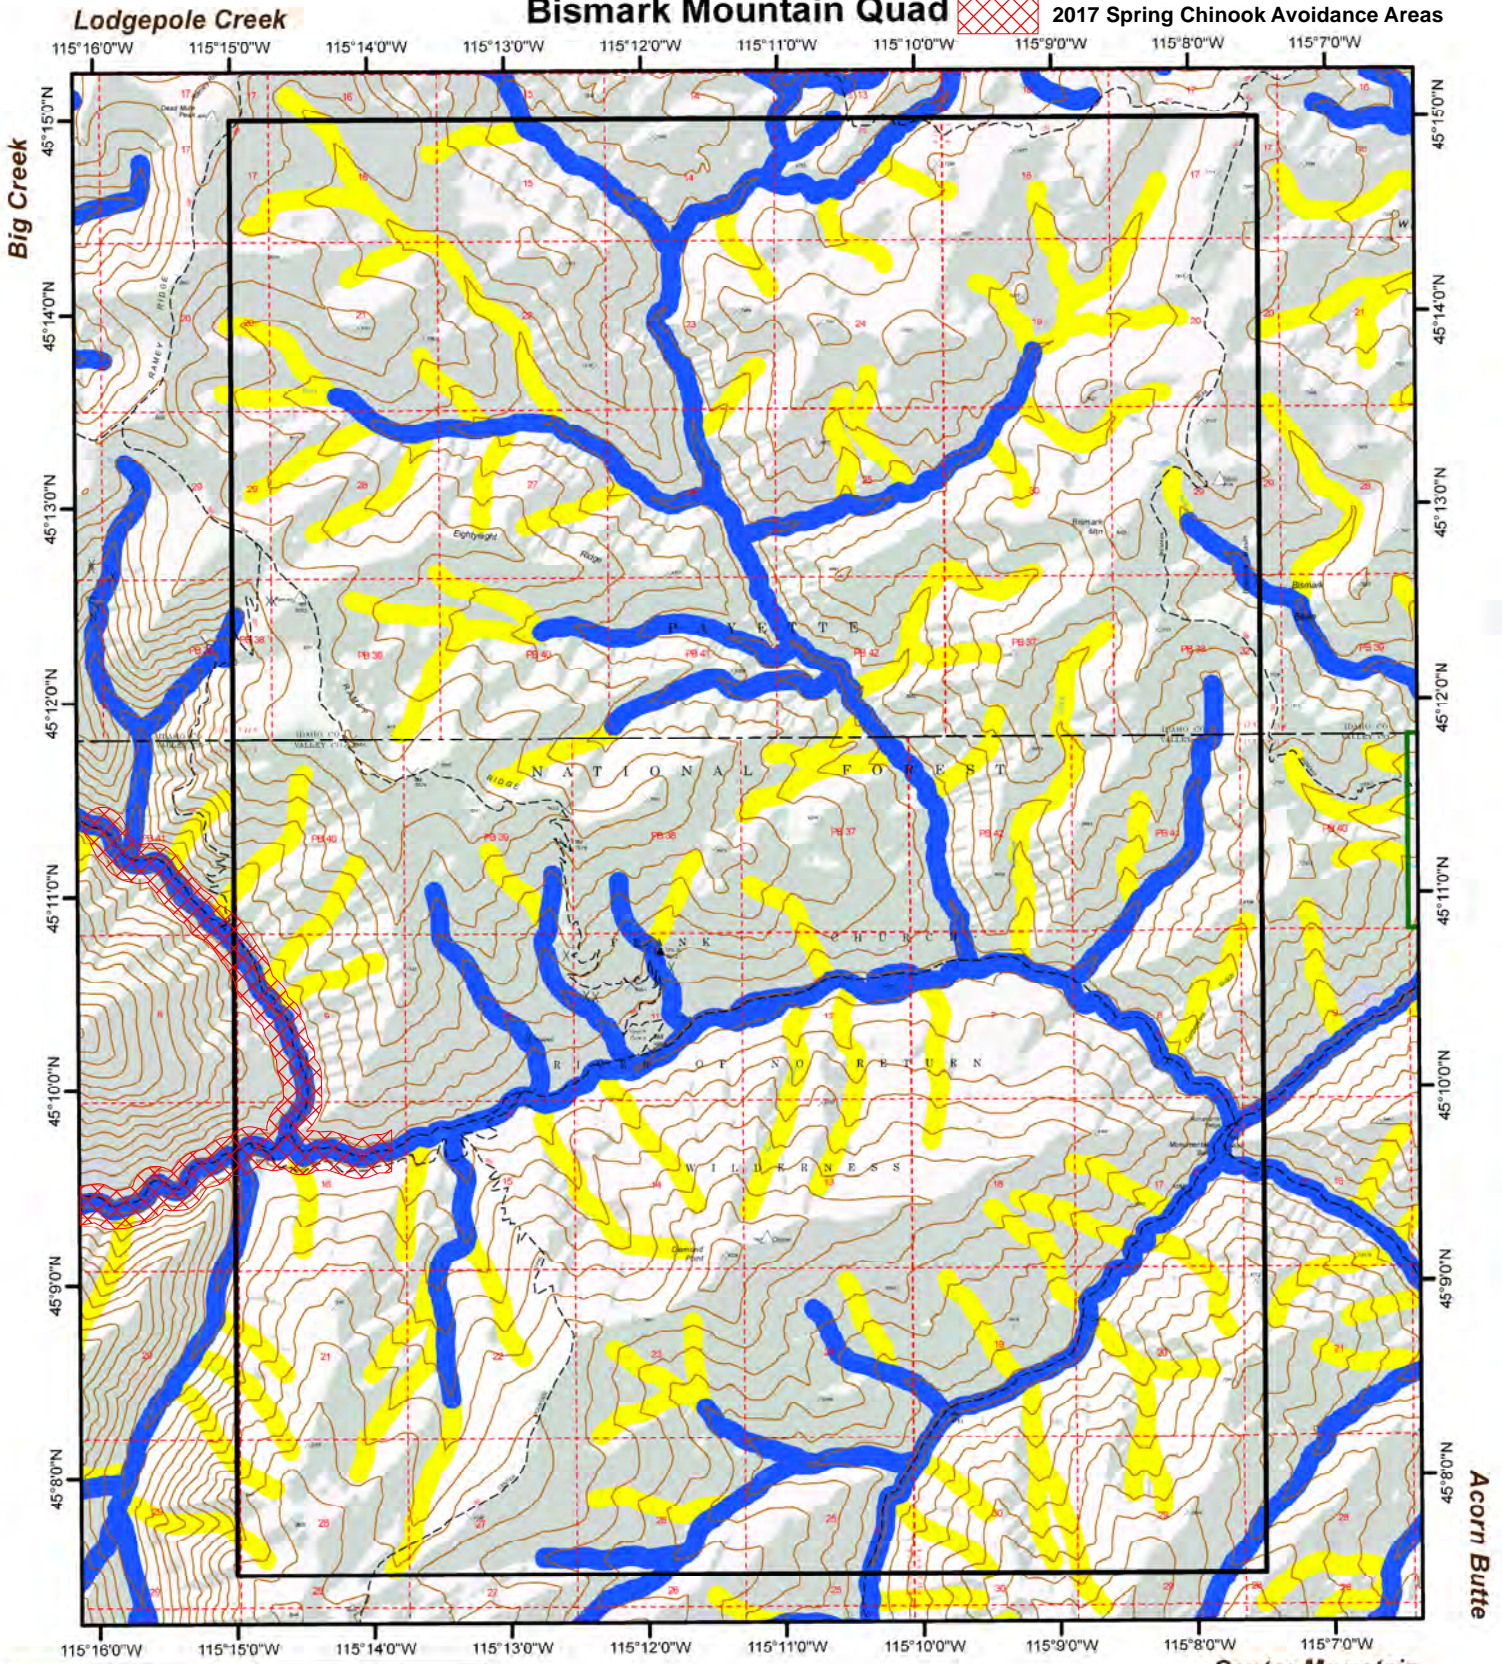

Decision Support for Aerial Fire Retardant Avoidance

Payette National Forest

Bismark Mountain Quad

2017 Spring Chinook Avoidance Areas

Center Mountain

Note: This map is solely intended to depict relevant Threatened, Endangered, Proposed, Candidate, and Sensitive Species, along with streams and water bodies as a planning tool for decisions with regard to aerial fire retardant avoidance.