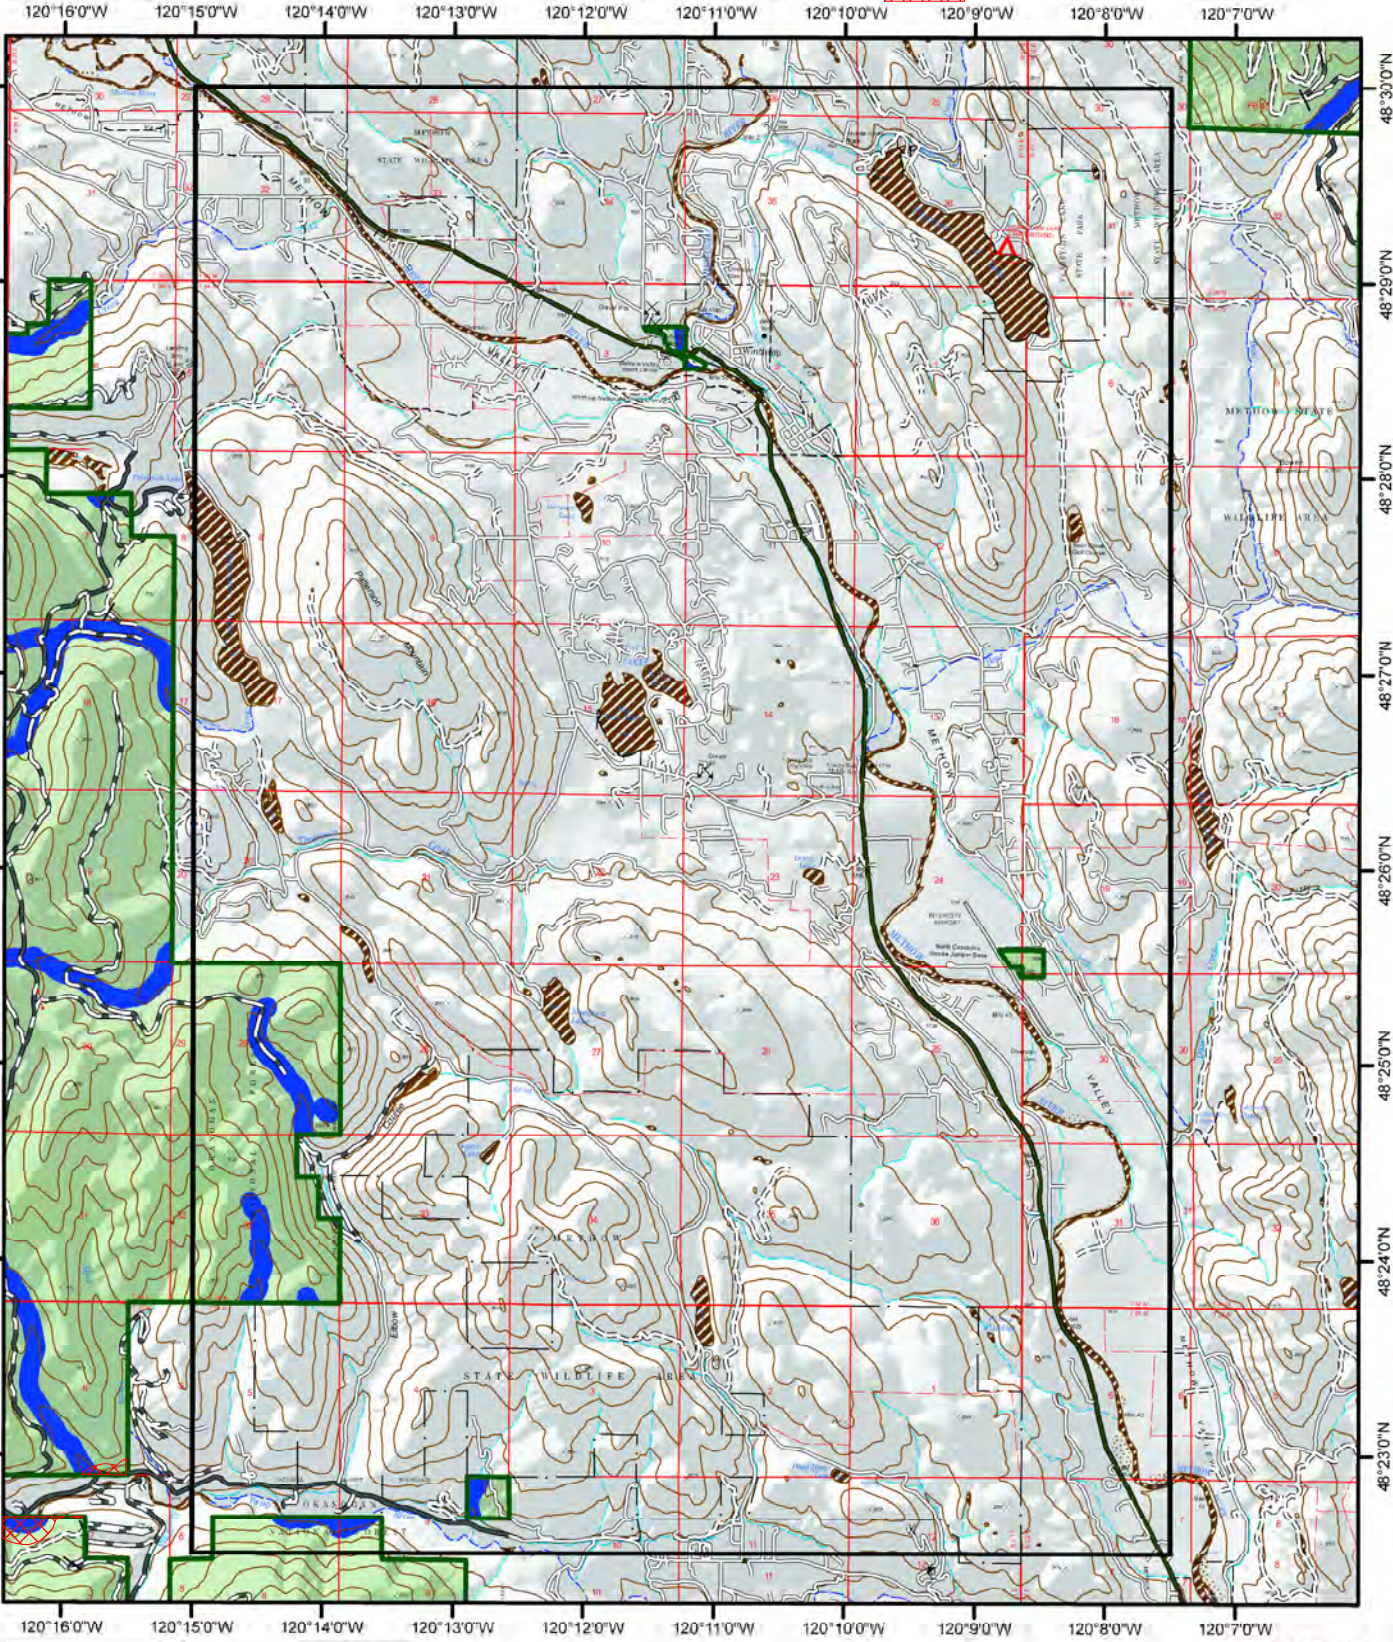

Decision Support for Aerial Fire Retardant Avoidance Okanogan-Wenatchee National Forest

Winthrop Quad

2017 Spring Chinook Avoidance Areas

Lewis Butte

Thompson Ridge

Blue Buck Mountain

Twisp West

Note: This map is solely intended to depict relevant Threatened, Endangered, Proposed, Candidate, and Sensitive Species, along with streams and water bodies as a planning tool for decisions with regard to aerial fire retardant avoidance.