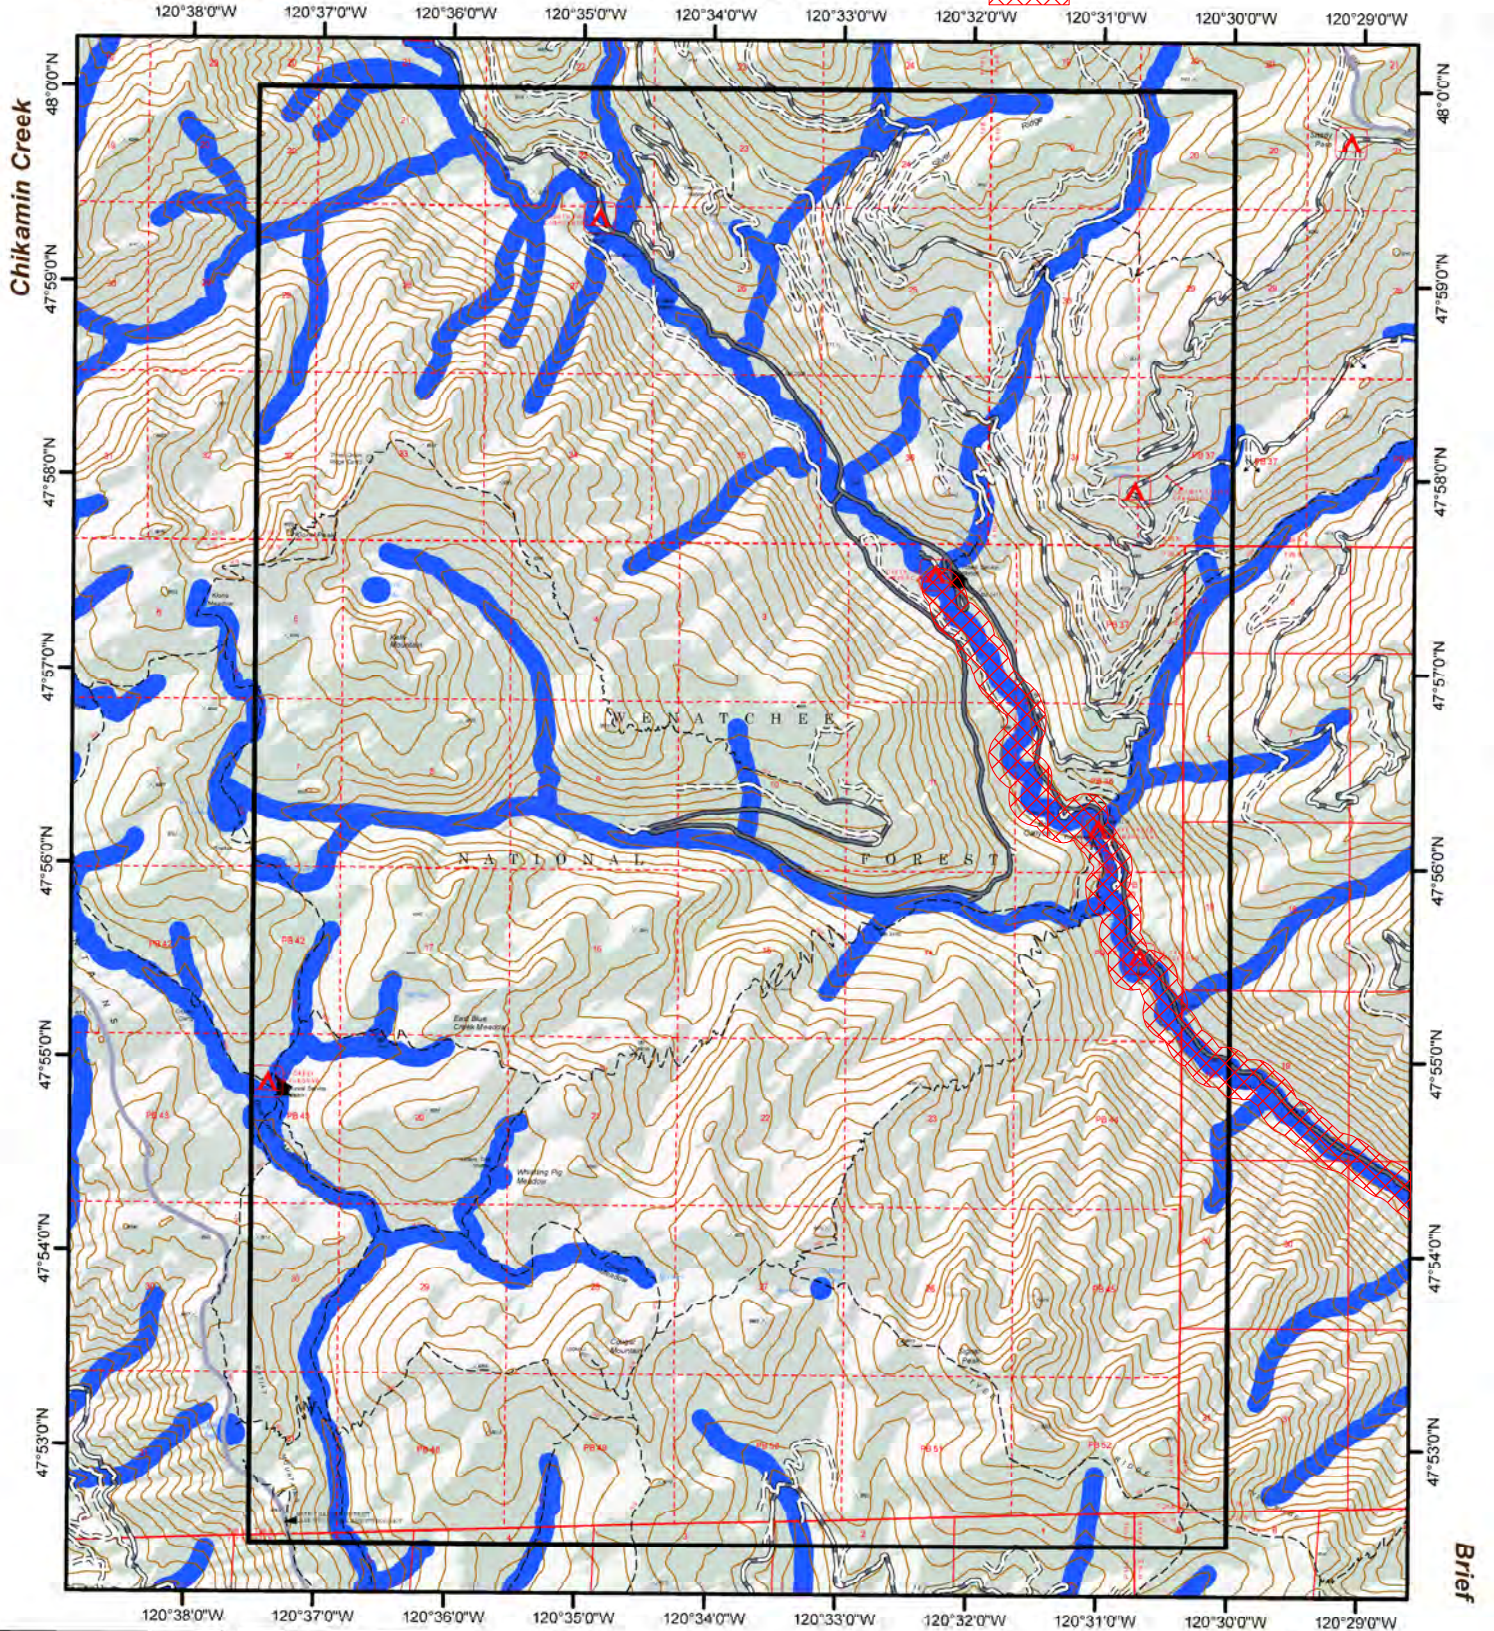

## Okanogon-Wenatchee National Forest

Pyramid Mountain

Silver Falls Quad

2017 Spring Chinook Avoidance Areas

Note: This map is solely intended to depict relevant Threatened, Endangered, Proposed, Candidate, and Sensitive Species, along with streams and water bodies as a planning tool for decisions with regard to aerial fire retardant avoidance.