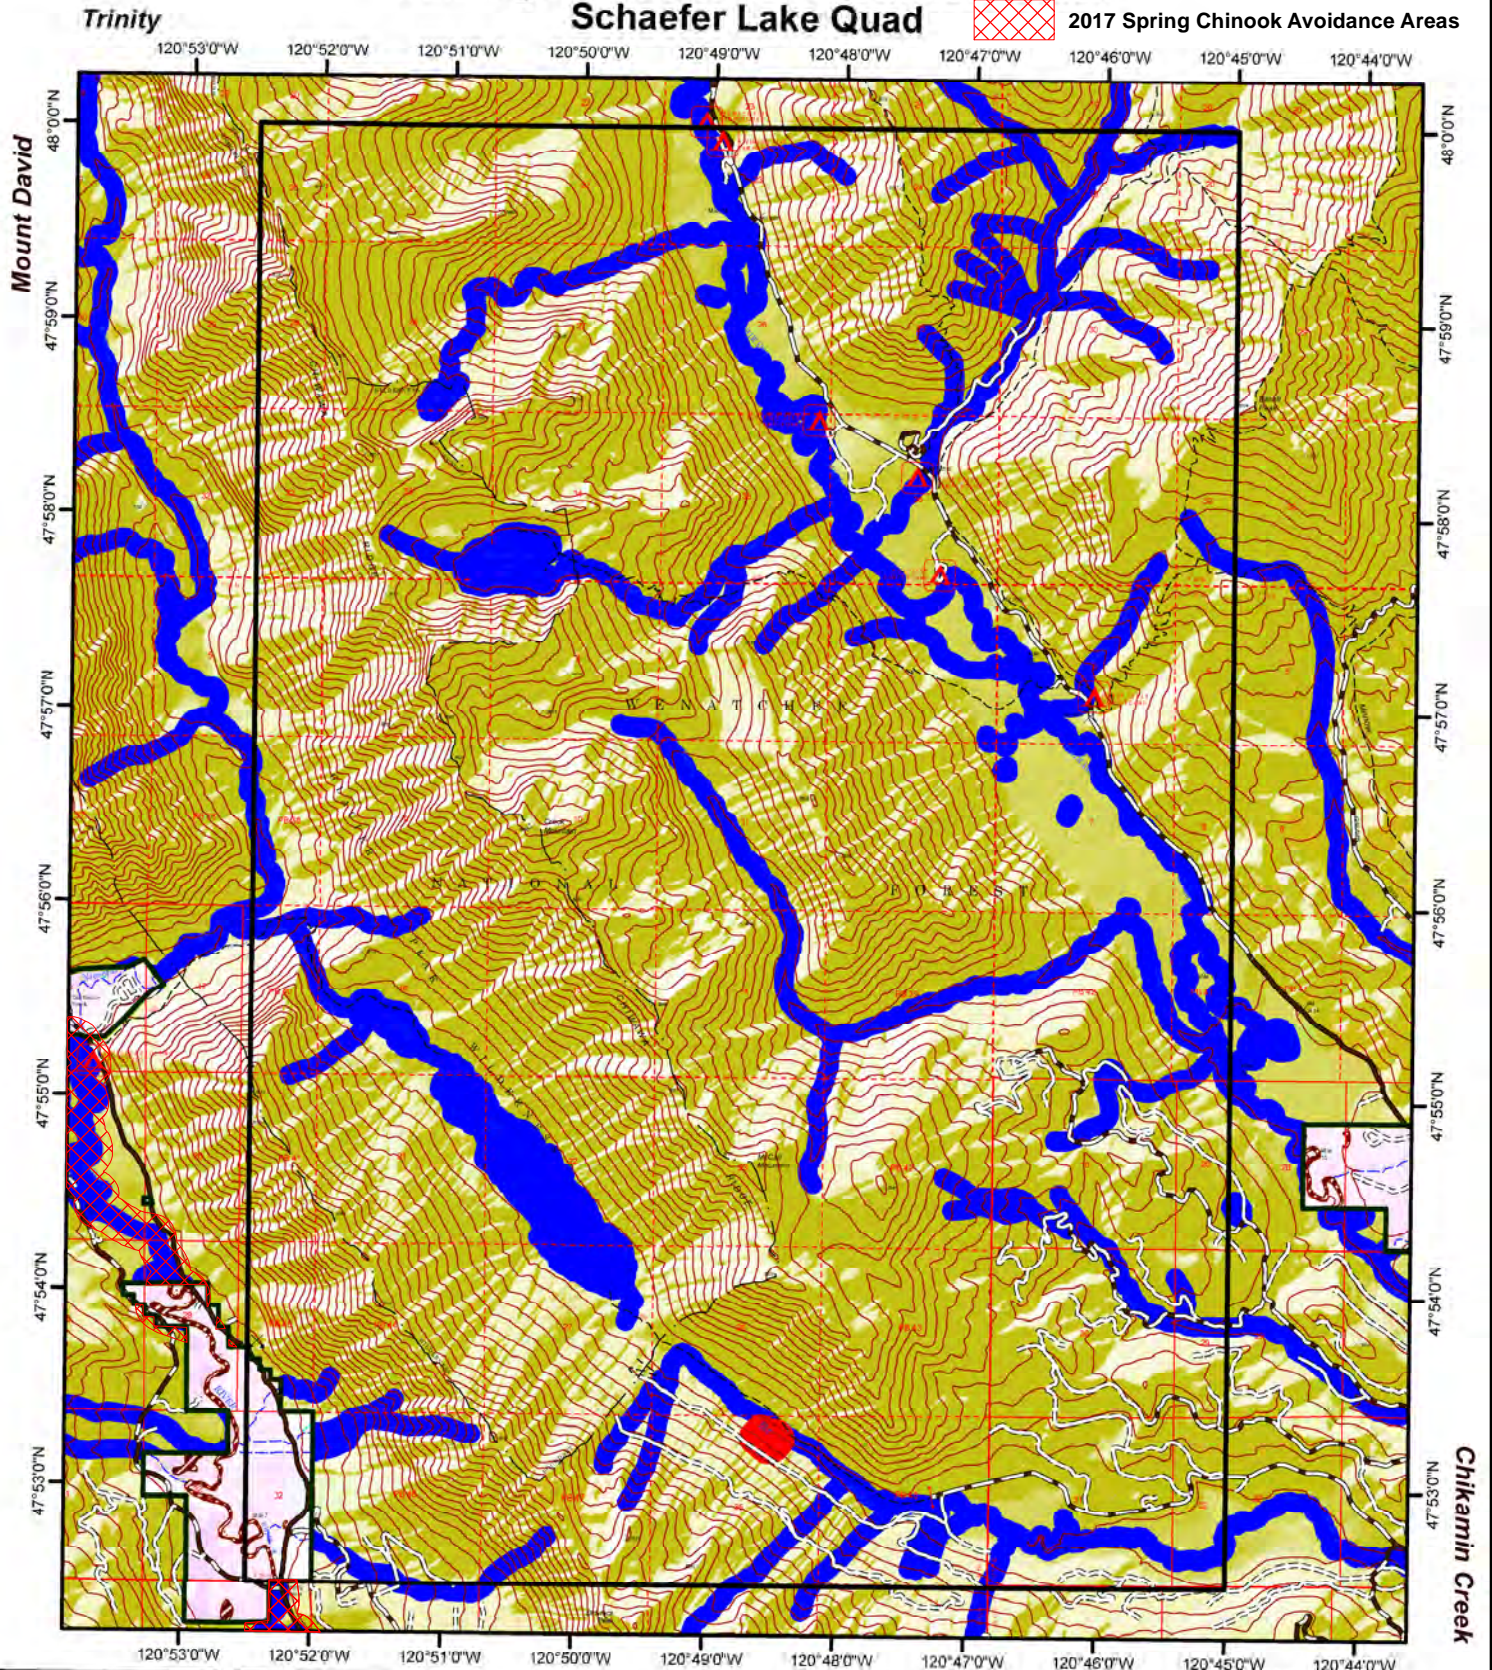

Decision Support for Aerial Fire Retardant Avoidance Okanogan-Wenatchee National Forest

Schaefer Lake Quad

2017 Spring Chinook Avoidance Areas

Note: This map is solely intended to depict relevant Threatened, Endangered, Proposed, Candidate, and Sensitive Species, along with streams and water bodies as a planning tool for decisions with regard to aerial fire retardant avoidance.