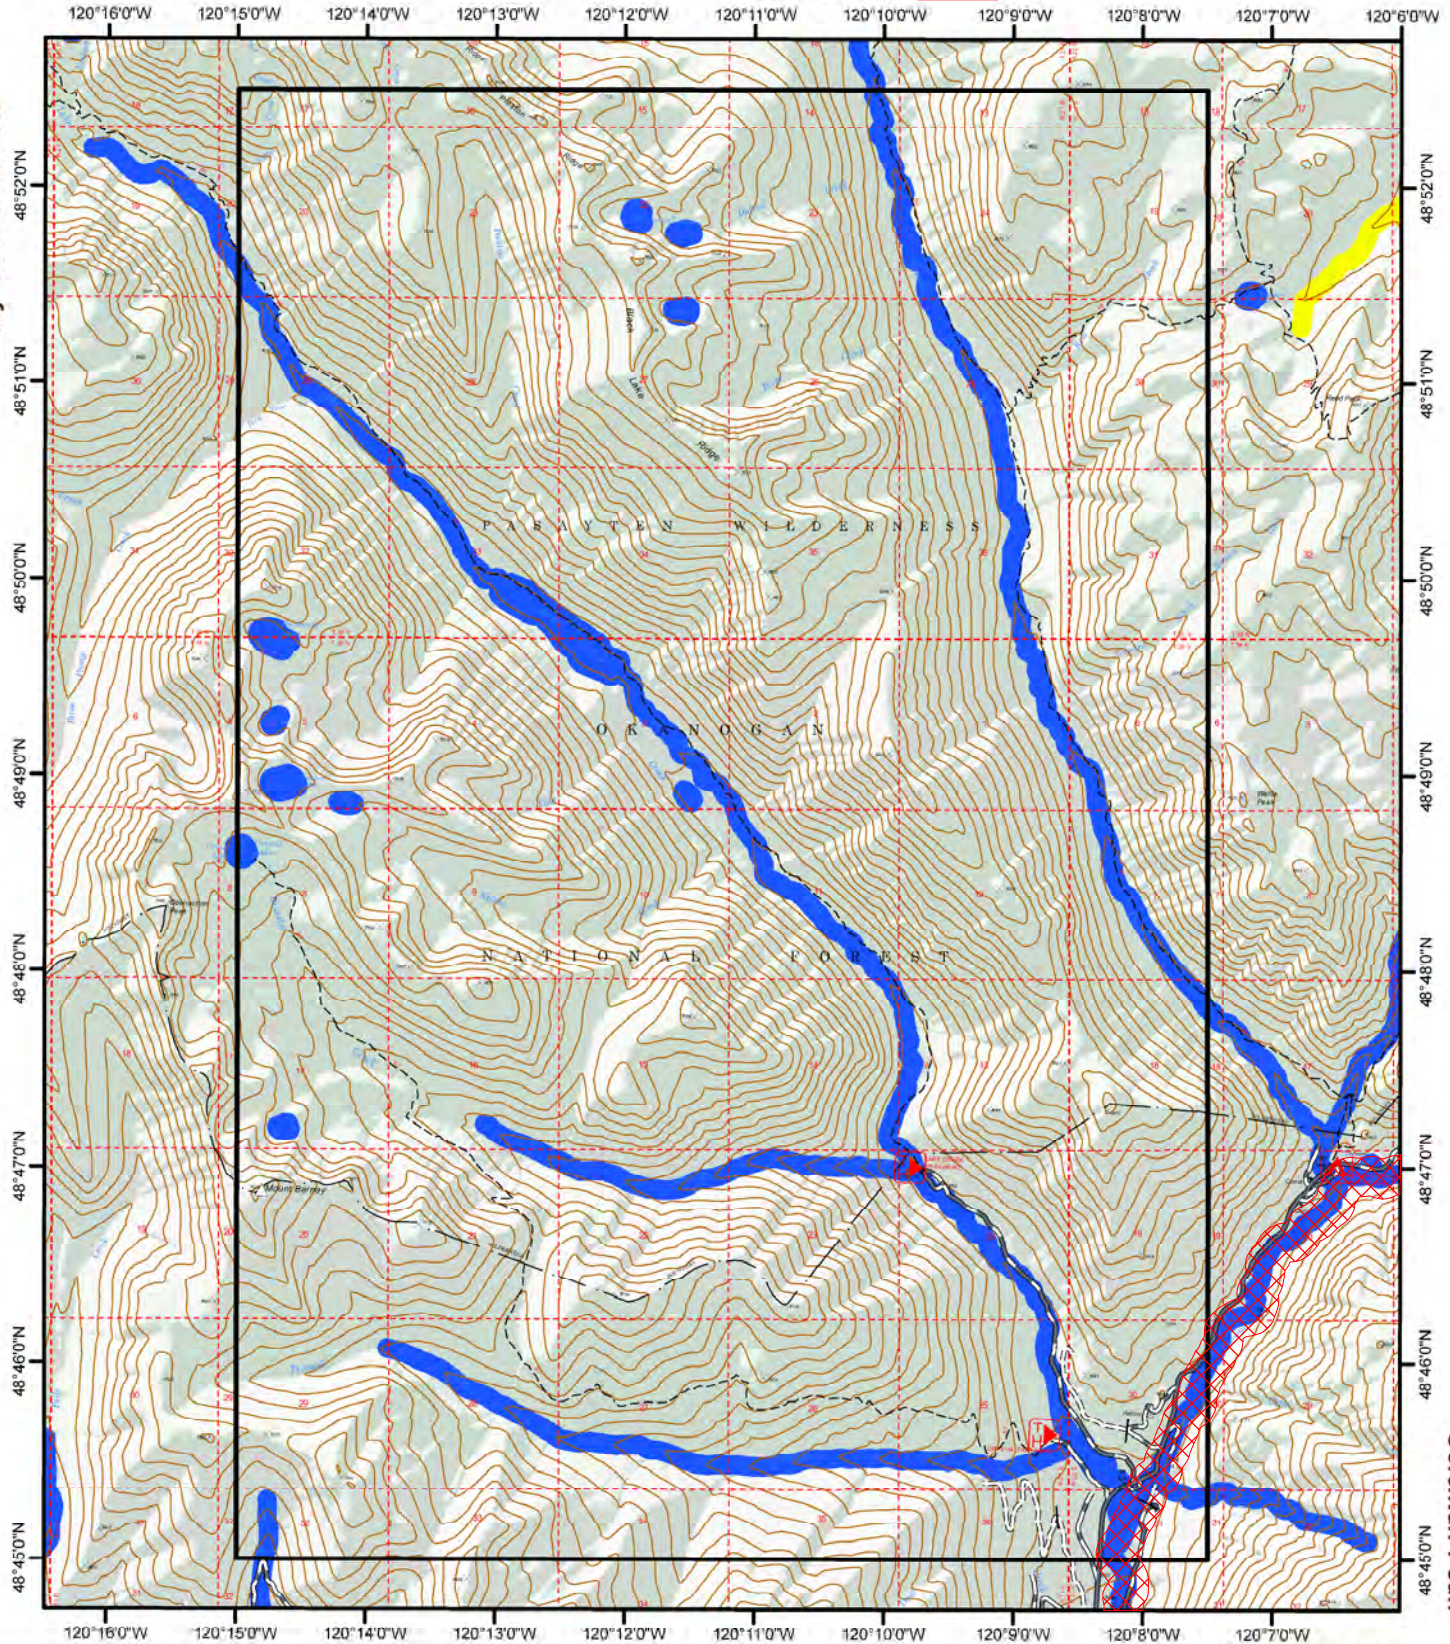

Decision Support for Aerial Fire Retardant Avoidance Okanogan-Wenatchee National Forest

Rommel Mountain

Mount Barney Quad

2017 Spring Chinook Avoidance Areas

Billy Goat Mountain

Coleman Peak

Doe Mountain

Note: This map is solely intended to depict relevant Threatened, Endangered, Proposed, Candidate, and Sensitive Species, along with streams and water bodies as a planning tool for decisions with regard to aerial fire retardant avoidance.