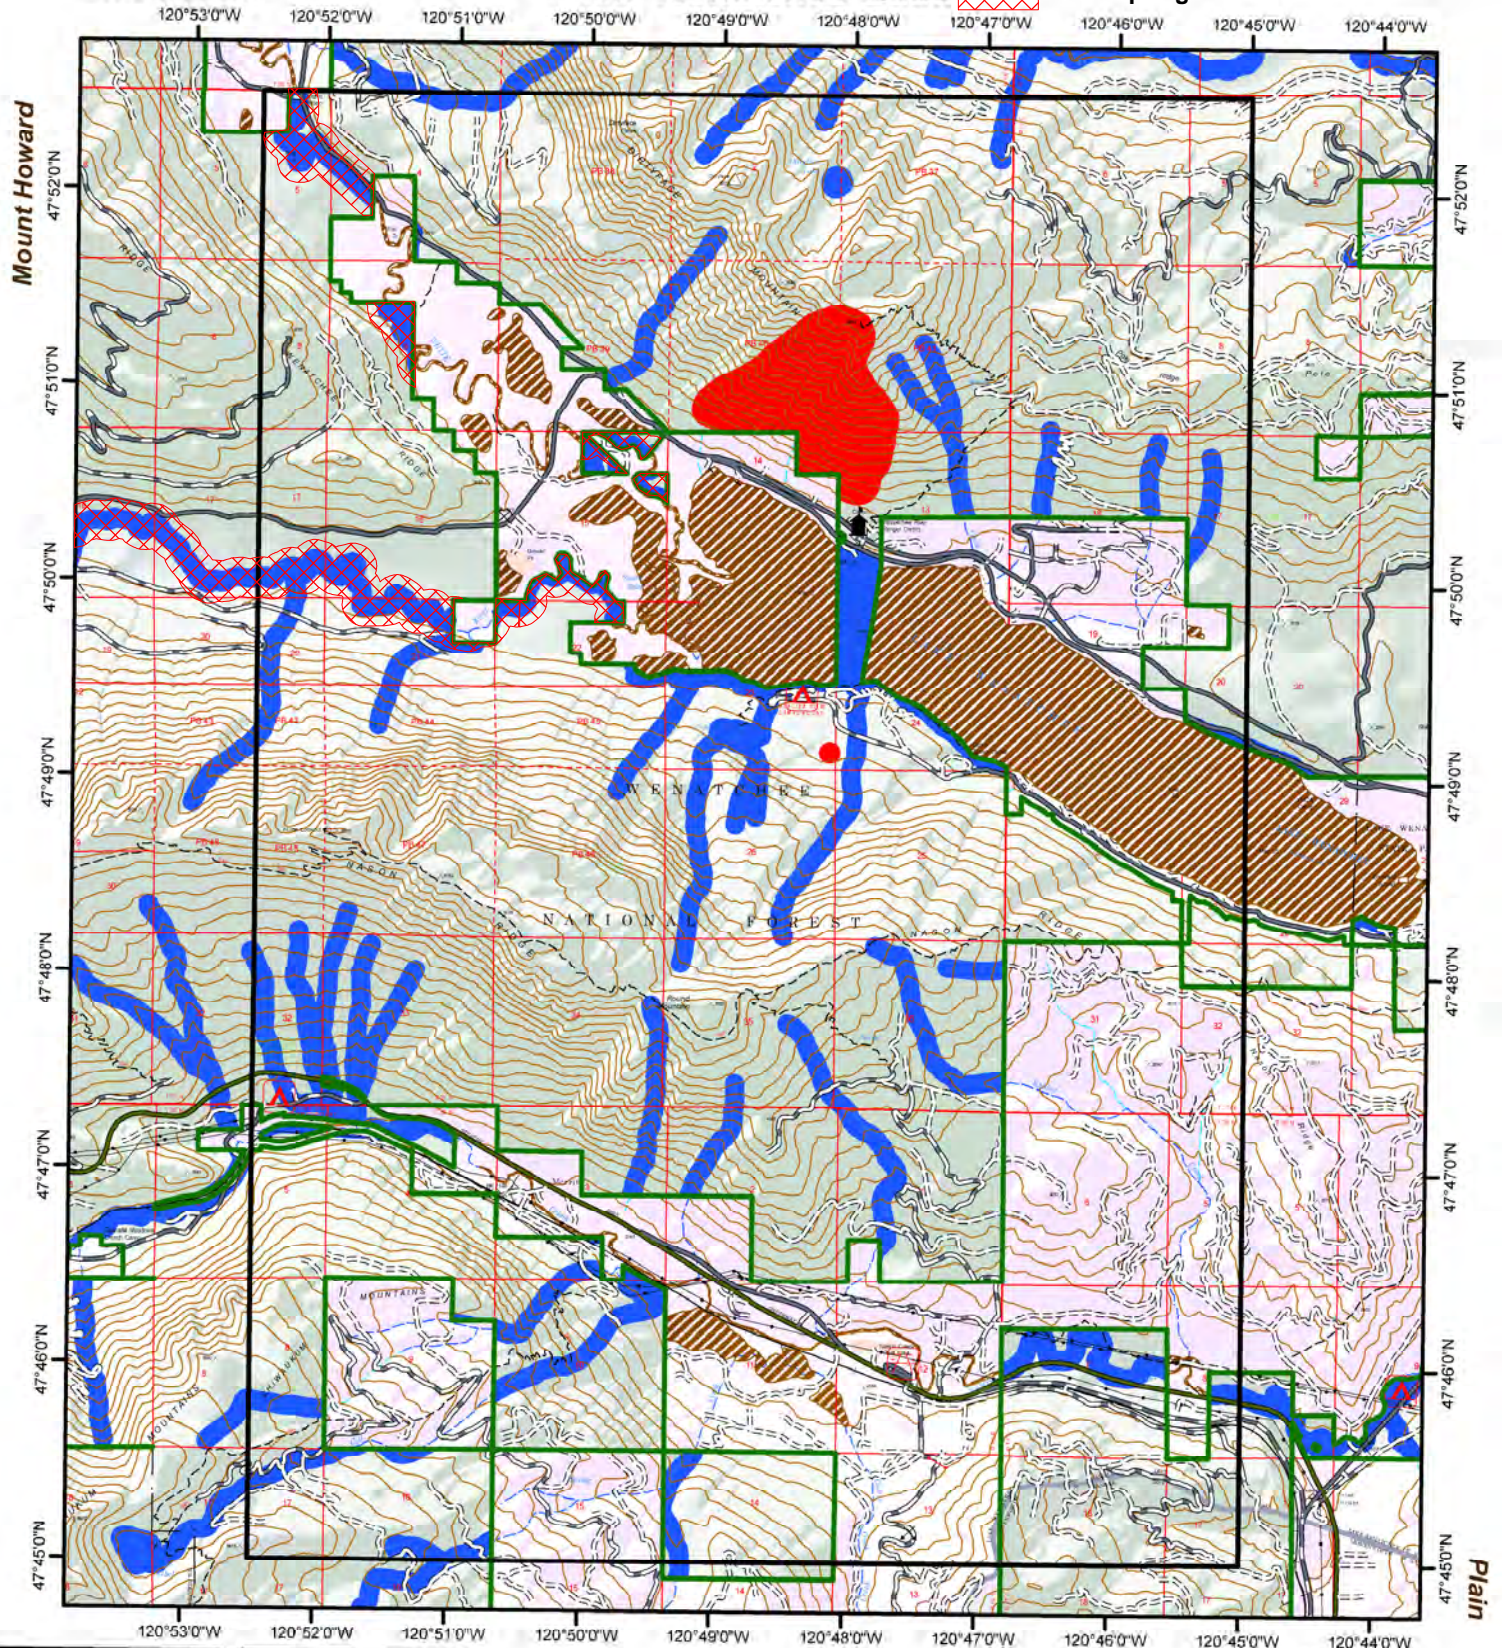

# Decision Support for Aerial Fire Retardant Avoidance Okanogan-Wenatchee National Forest

Schaefer Lake **Lake Wenatchee Quad**  2017 Spring Chinook Avoidance Areas

Note: This map is solely intended to depict relevant Threatened, Endangered, Proposed, Candidate, and Sensitive Species, along with streams and water bodies as a planning tool for decisions with regard to aerial fire retardant avoidance.

March 11, 2017