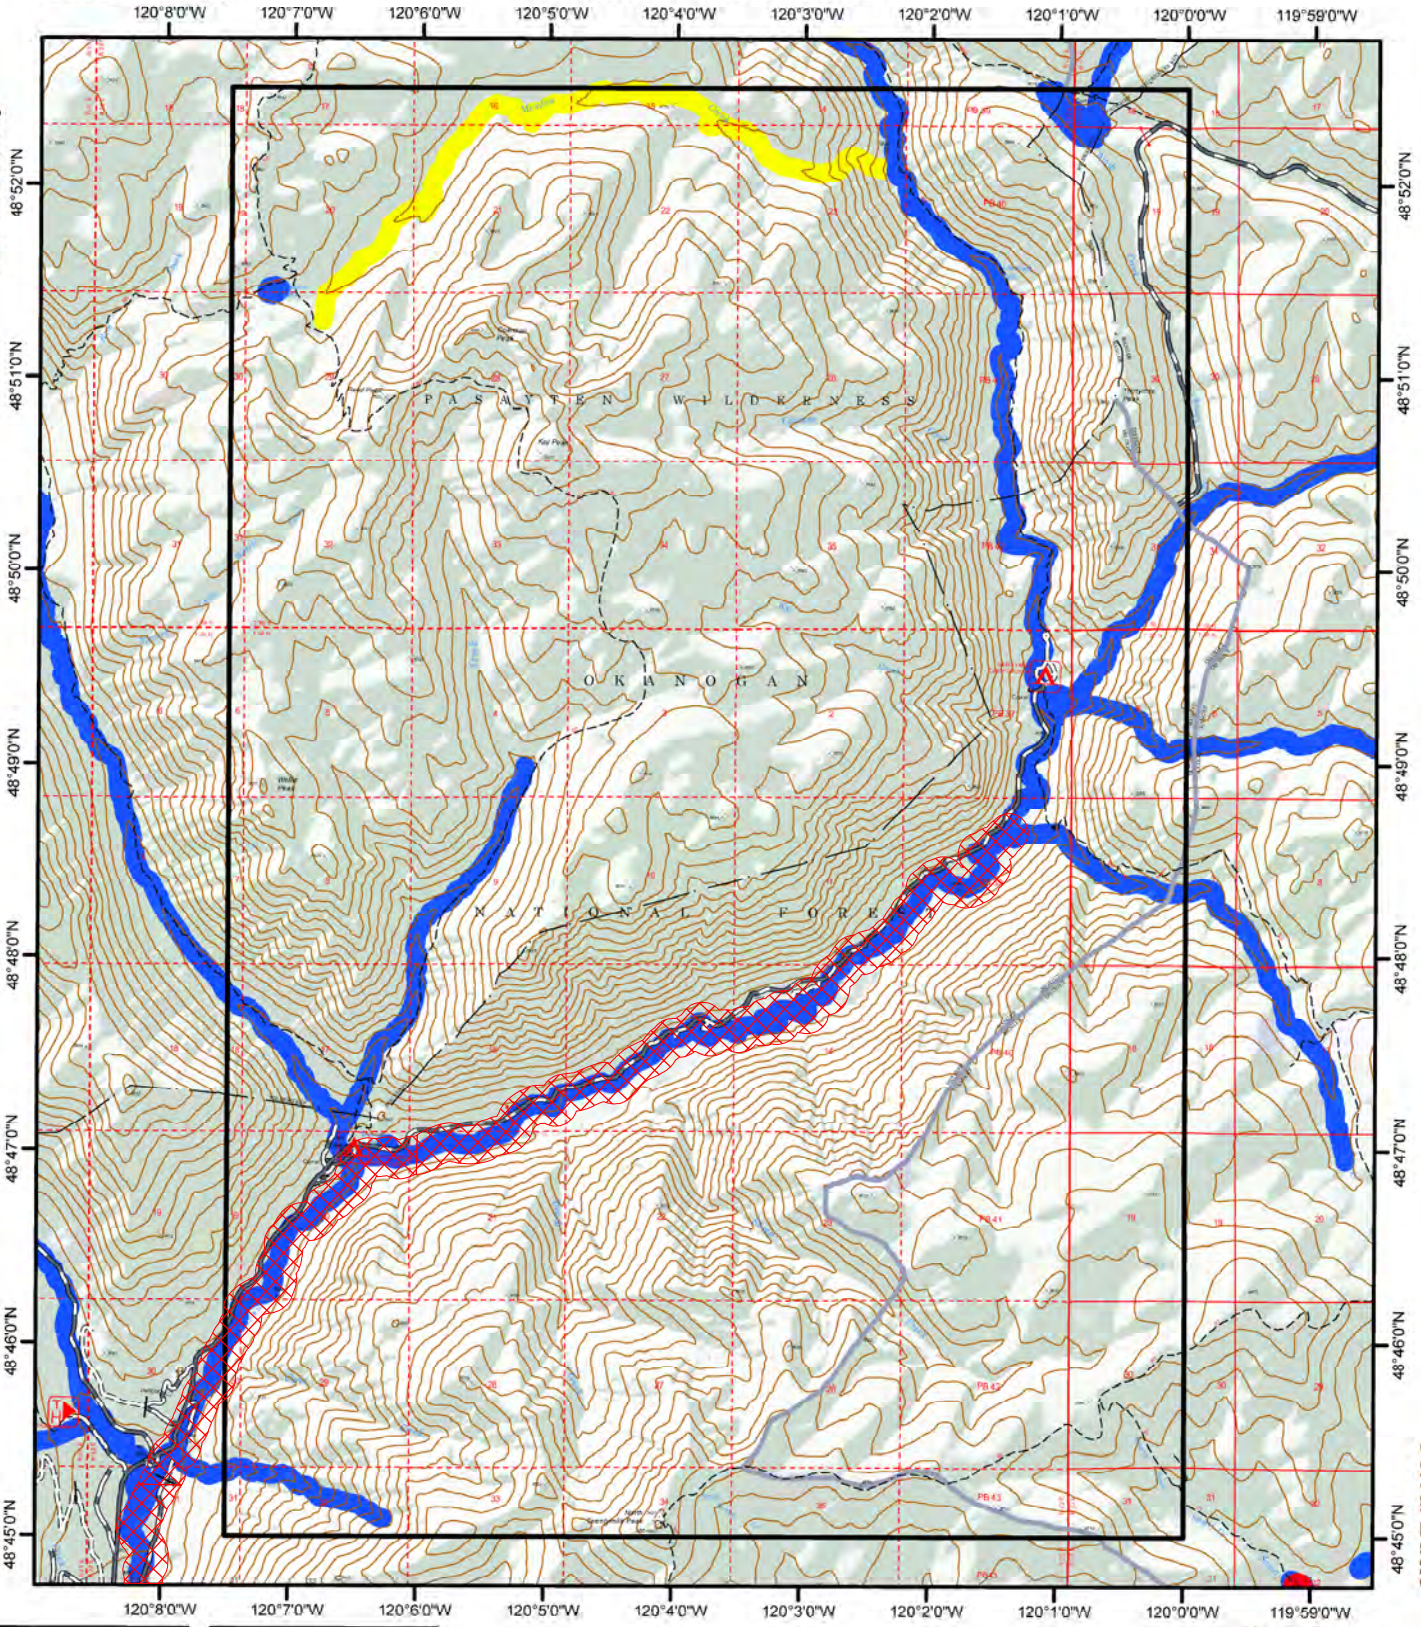

Decision Support for Aerial Fire Retardant Avoidance

Okanogan-Wenatchee National Forest

Bauerman Ridge

Coleman Peak Quad

2017 Spring Chinook Avoidance Areas

Mount Barney

Corral Butte

Spur Peak

Note: This map is solely intended to depict relevant Threatened, Endangered, Proposed, Candidate, and Sensitive Species, along with streams and water bodies as a planning tool for decisions with regard to aerial fire retardant avoidance.