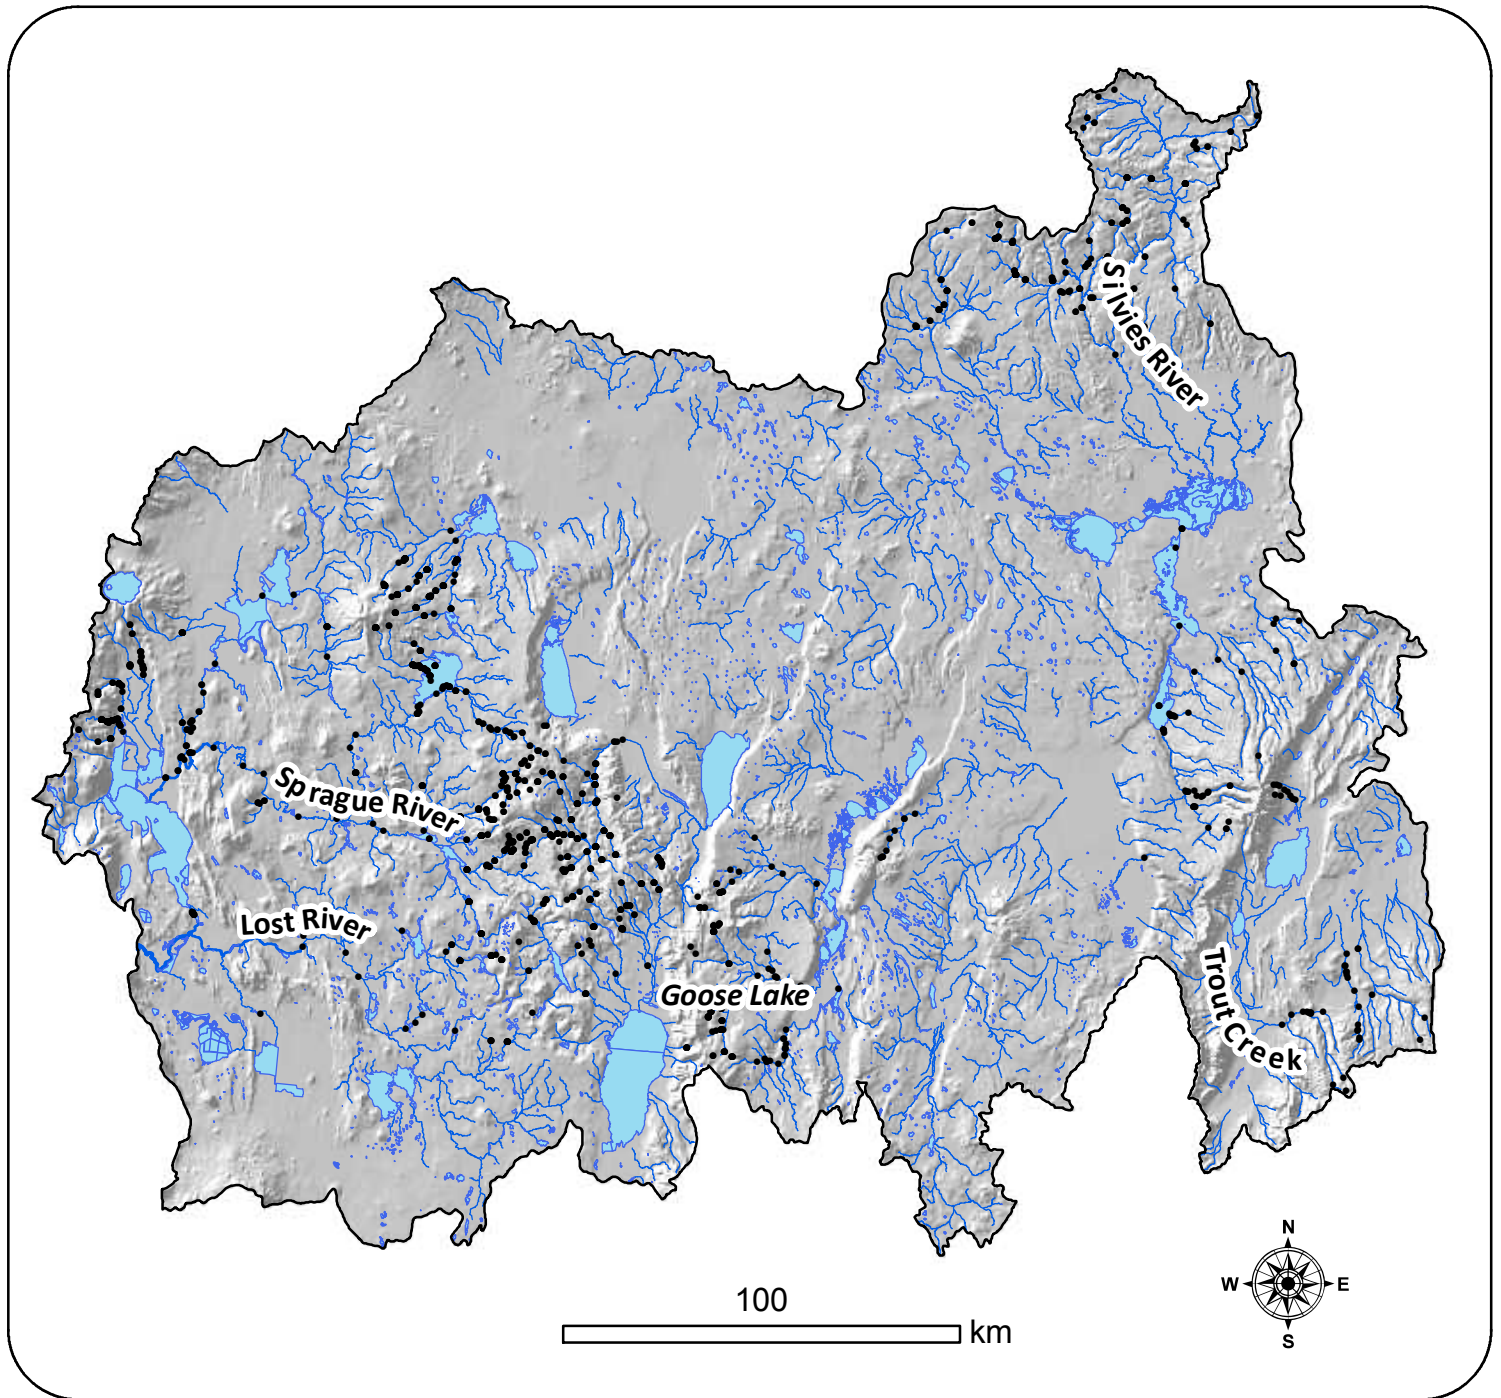

NorWeST Stream Temperature

Observed Stream Temperature
Locations

Oregon Closed Basins, Goose Lake,
and Northern Klamath Units

Hydrologic Unit Codes
171200, 18020001, 18010201, 18010202
18010203, 18010204

● = Sensor location
1,676 Sensor deployments

<http://www.fs.fed.us/rm/boise/AWAE/projects/NorWeST.shtml>

NorWeST
Stream Temp