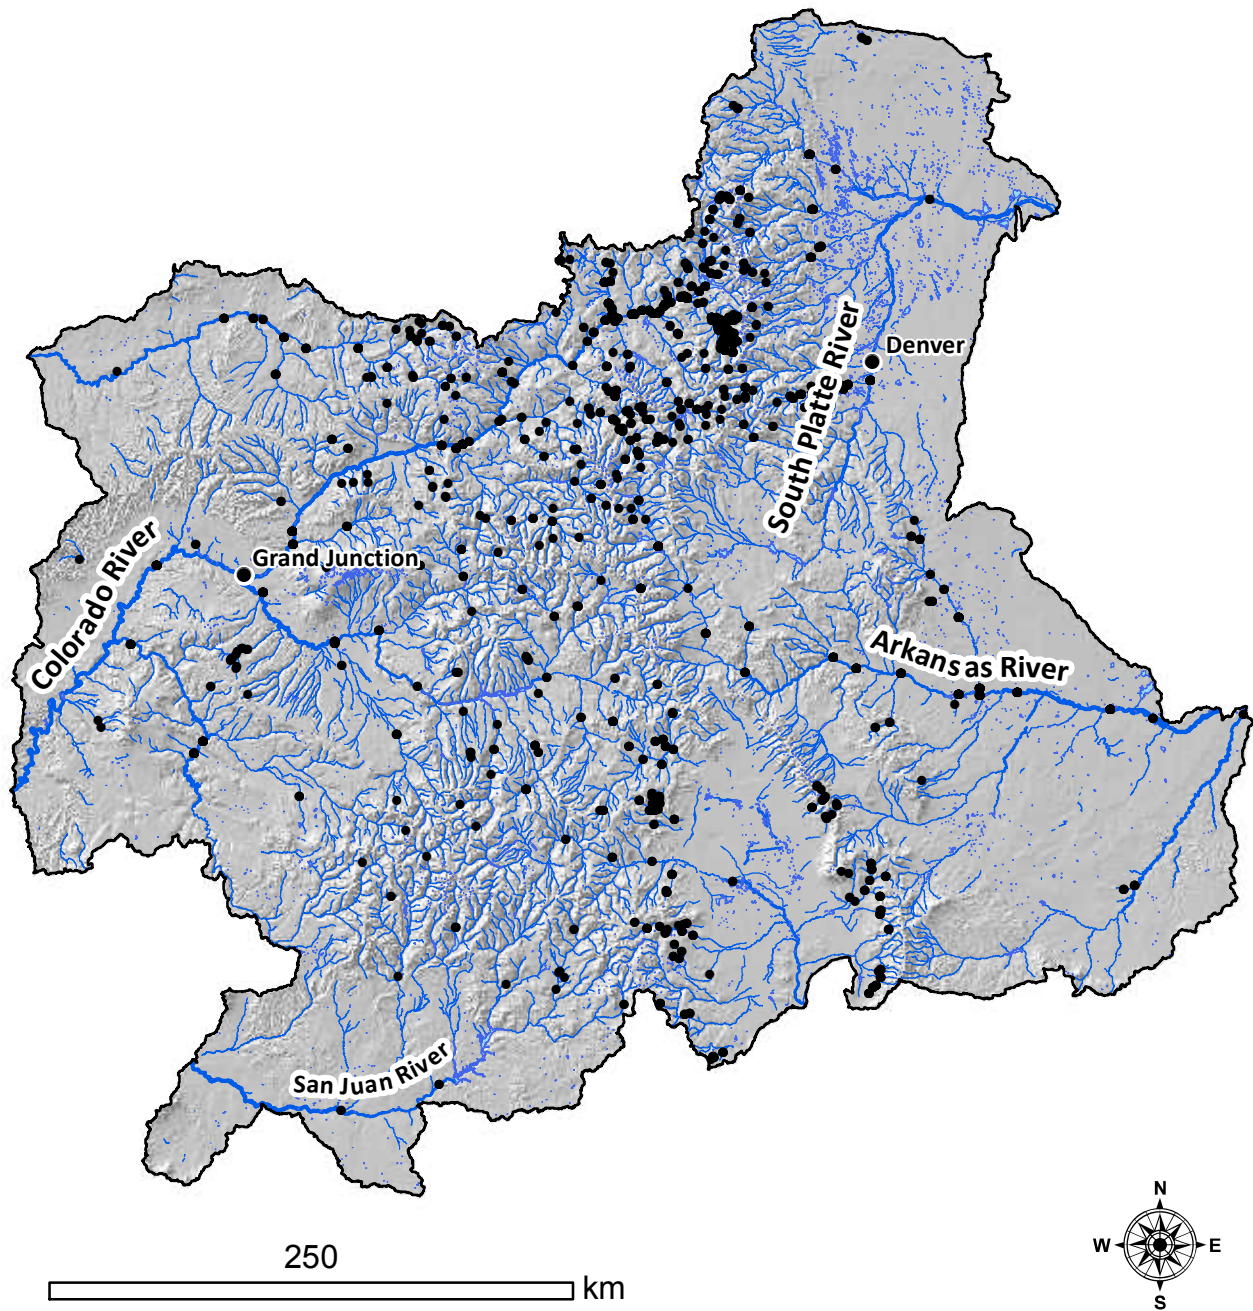

NorWeST Stream Temperature

Colorado Processing Unit

Observed Stream Temperature
Locations

[Link to
Hydrologic Unit Codes](#)

● = Sensor location
2,029 Sensor deployments

<http://www.fs.fed.us/rm/boise/AWAE/projects/NorWeST.html>

NorWeST
Stream Temp