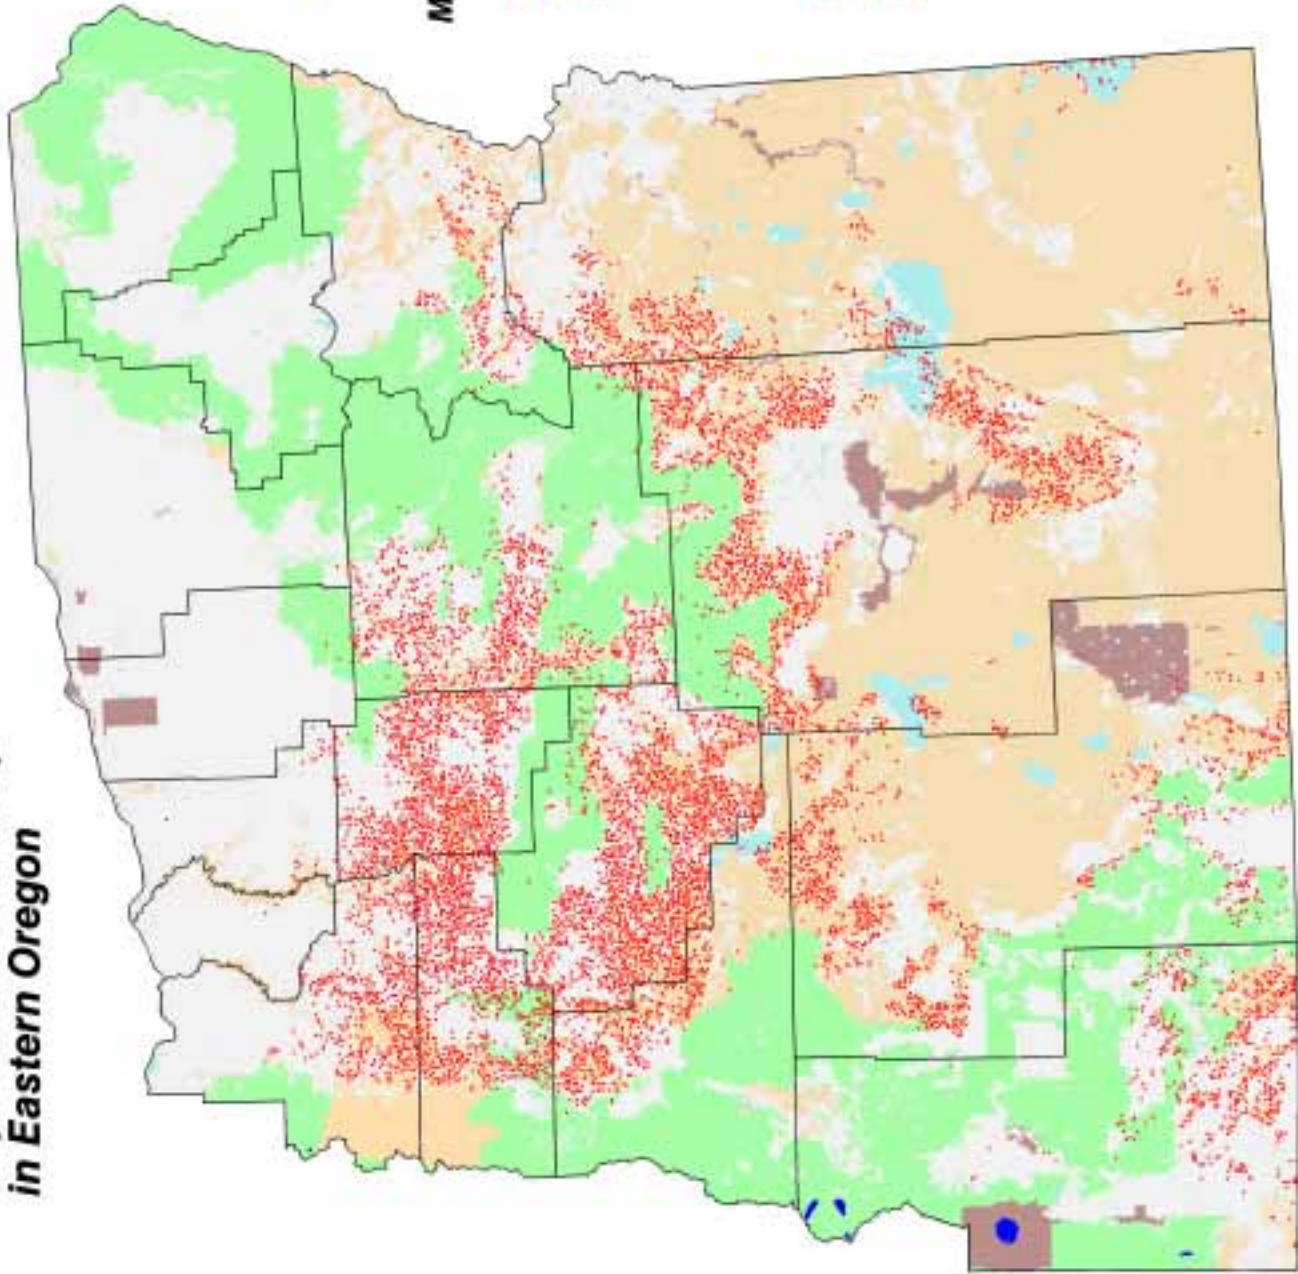

Major Land Ownership in Eastern Oregon

USDA Forest Service
Pacific Northwest
Research Station
General Technical Report
PNW-GTR-464
Map 5

● Western Juniper
Sample Locations, 1988

Major Ownerships

- Private
- Forest Service
- Bureau of Land Management
- Other Federal:
 - Agricultural Research Service
 - Department of Defense
 - Army Corps of Engineers
 - Bureau of Reclamation
 - US Fish and Wildlife Service
 - National Park Service
- State and county
- Tribal lands
- Water

Forest Inventory and Monitoring Research Program
Pacific Northwest Research Station
USDA Forest Service

State: September, 1988
Prepared by: John Weyerhaeuser and Alan Morton