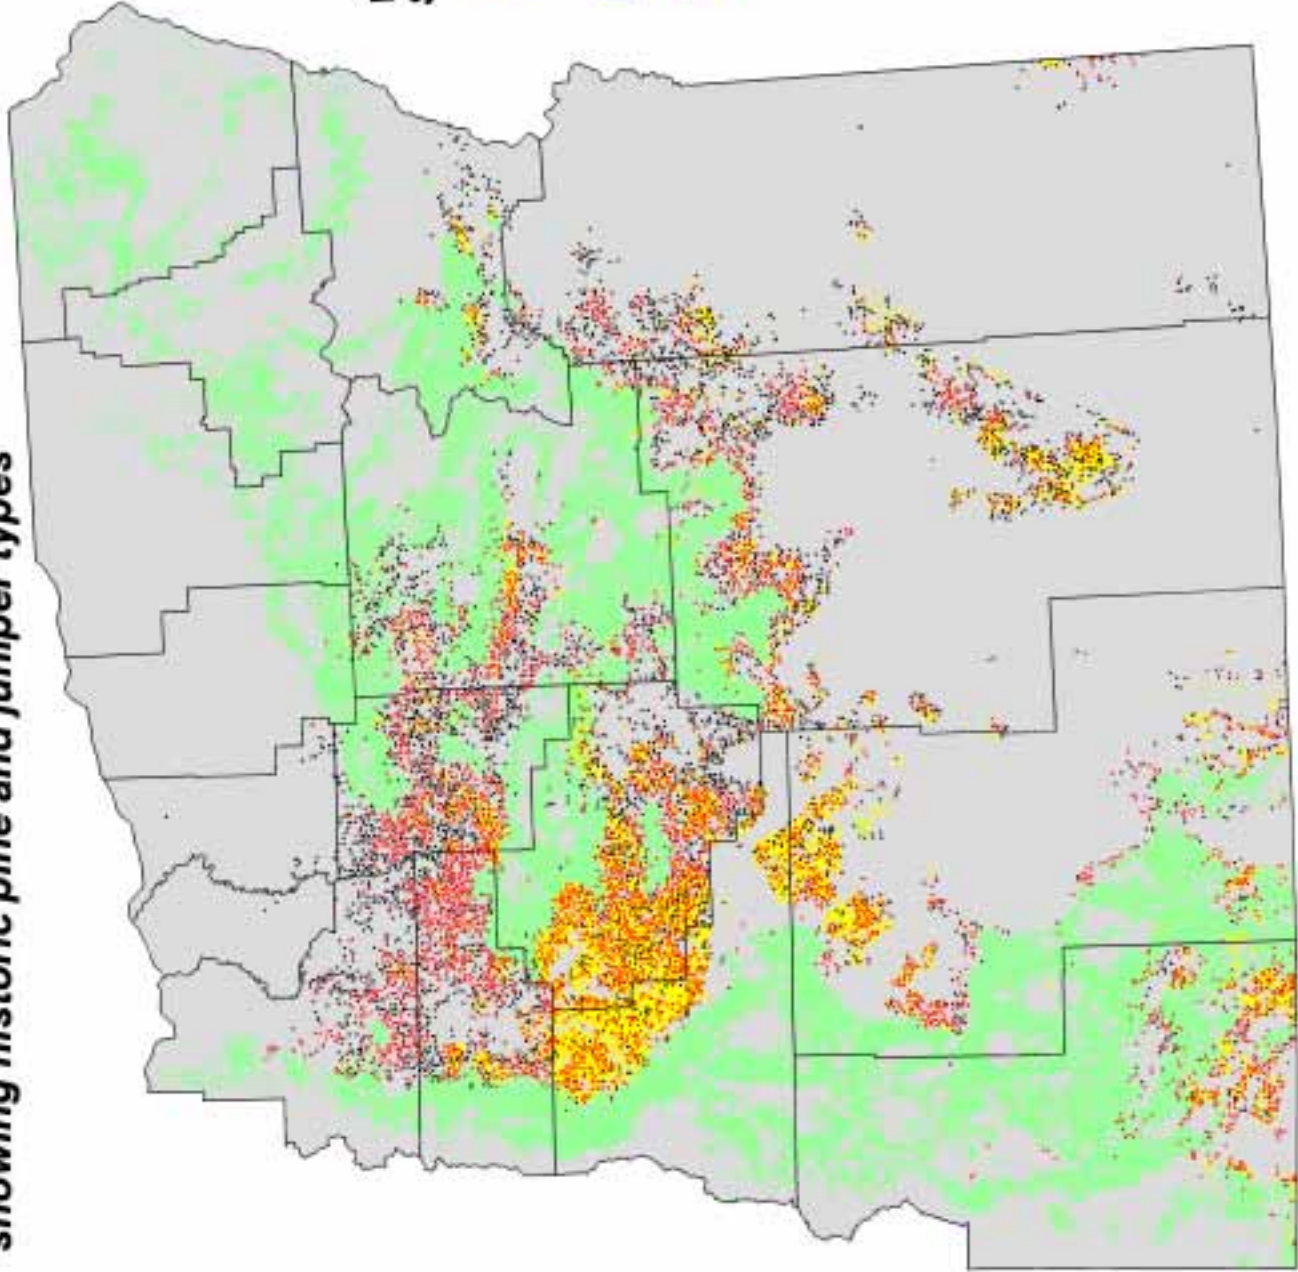

Western Juniper in Eastern Oregon showing historic pine and juniper types

USDA Forest Service
Pacific Northwest
Research Station
General Technical Report
PNW-GTR-464
Map 1

Western Juniper Sample Locations

- \geq 10% crown cover, 1988
- $<$ 10% crown cover, 1988
- Juniper type, 1936
- Ponderosa pine type, 1936

Forest Inventory and Monitoring Research Program
Pacific Northwest Research Station
USDA Forest Service