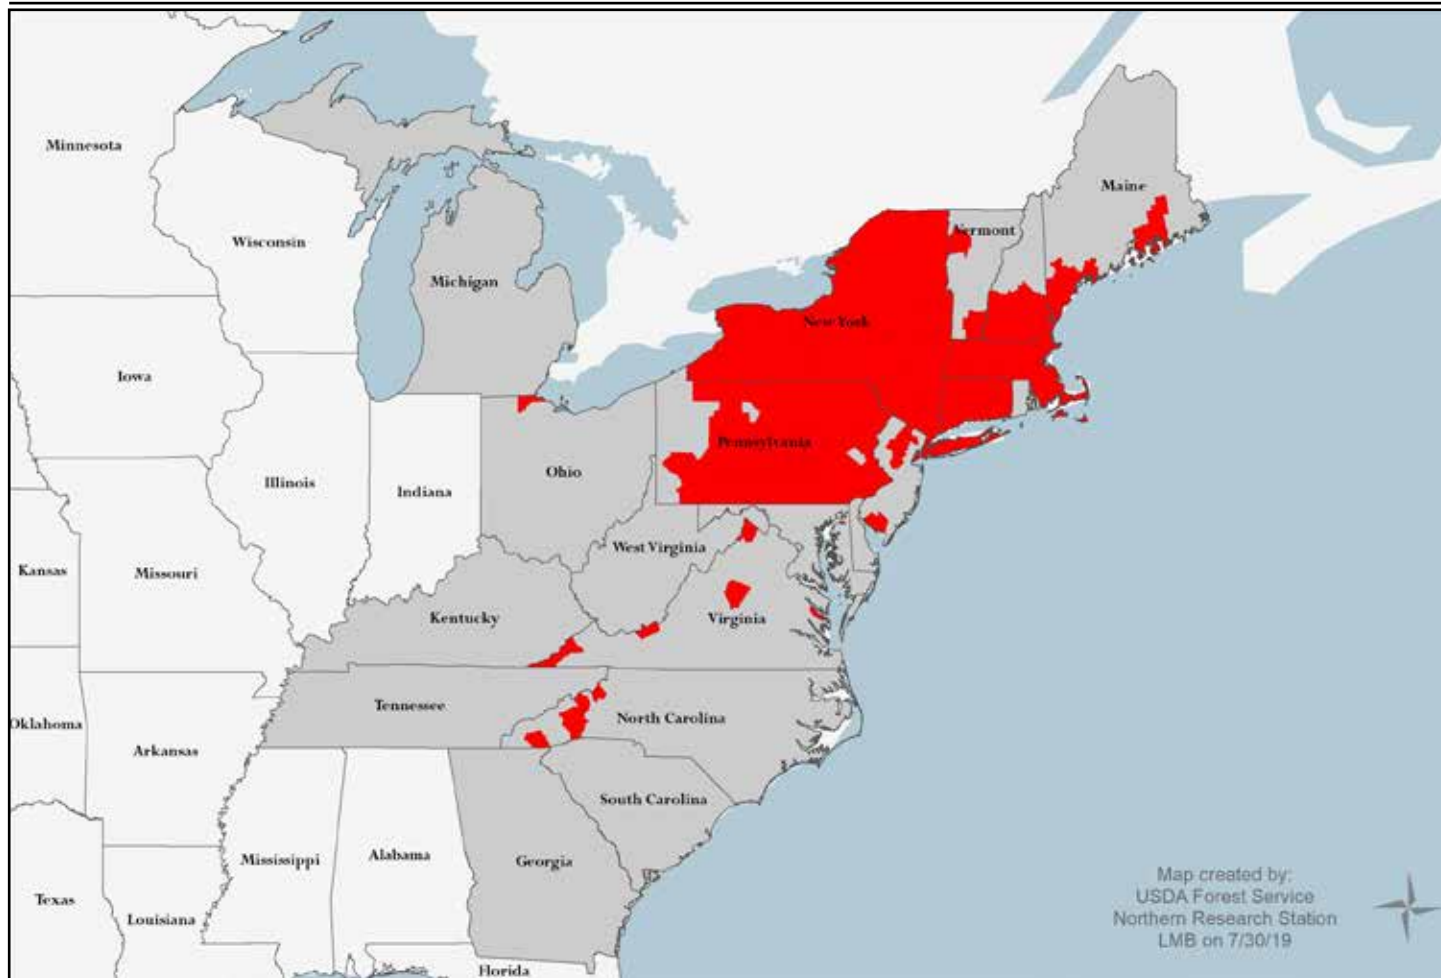

Elongate Hemlock Scale

Fiorinia externa Ferris

Photo Credit: Kristopher Abell, University of Massachusetts, Bugwood.org

Date created: 30 July 2019

The Alien Forest Pest Explorer maintains spatial and biological information for 89 non-indigenous pests to the United States forests. Some of these pests are widely known, but a great number of them are obscure and relatively unknown. Because of this disparity, information for this site is generated from a variety of sources and depicts a geographic range at the county scale. For some of the regulated forest pests, we collect data from Forest Health Protection (FHP) and its partner's Insect and Disease Survey (IDS) Dataset. For the other pests, information is annually updated using peer-reviewed articles, gray literature, museum specimens and communications with experts. We strive to generate maps that reflect the best of our current knowledge for each species; however, a degree of error is inherent in all maps. The maps are distributed "AS-IS" without warranties of any kind, either expressed or implied, including but not limited to warranties of suitability to a particular purpose or use. The Forest Service and its partners shall not be held responsible for missing or inaccurate data. An accuracy assessment has not been completed for this dataset. Maps and data may be updated without notice.

Please cite this map as follows: USDA Forest Service, Northern Research Station and Forest Health Protection. "Alien Forest Pest Explorer - species map." Database last updated 30 July 2019. <<https://www.nrs.fs.fed.us/tools/afpe/maps/>> (access date).