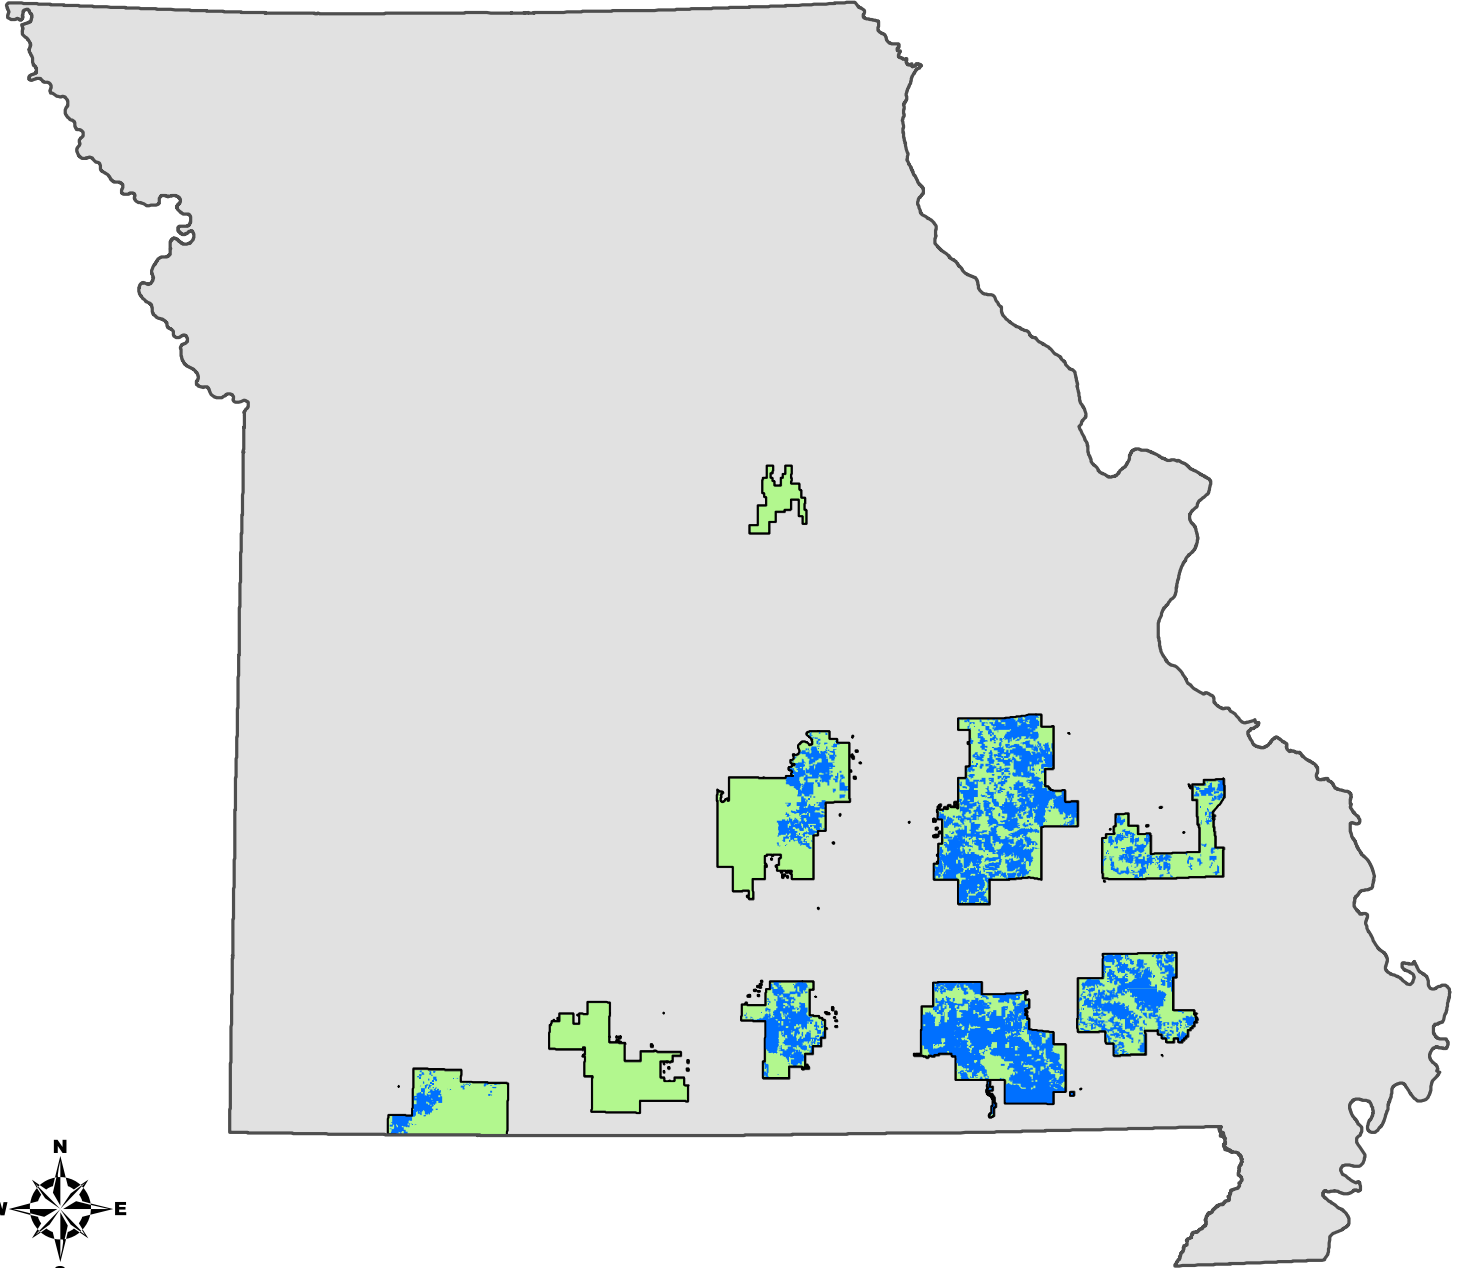

# National Forest System Lands Designated Under Section 602 of the Healthy Forest Restoration Act in Missouri

	National Forest System Lands Designated Under Section 602 of the Healthy Forest Restoration Act
	Lands Within the National Forest Boundary