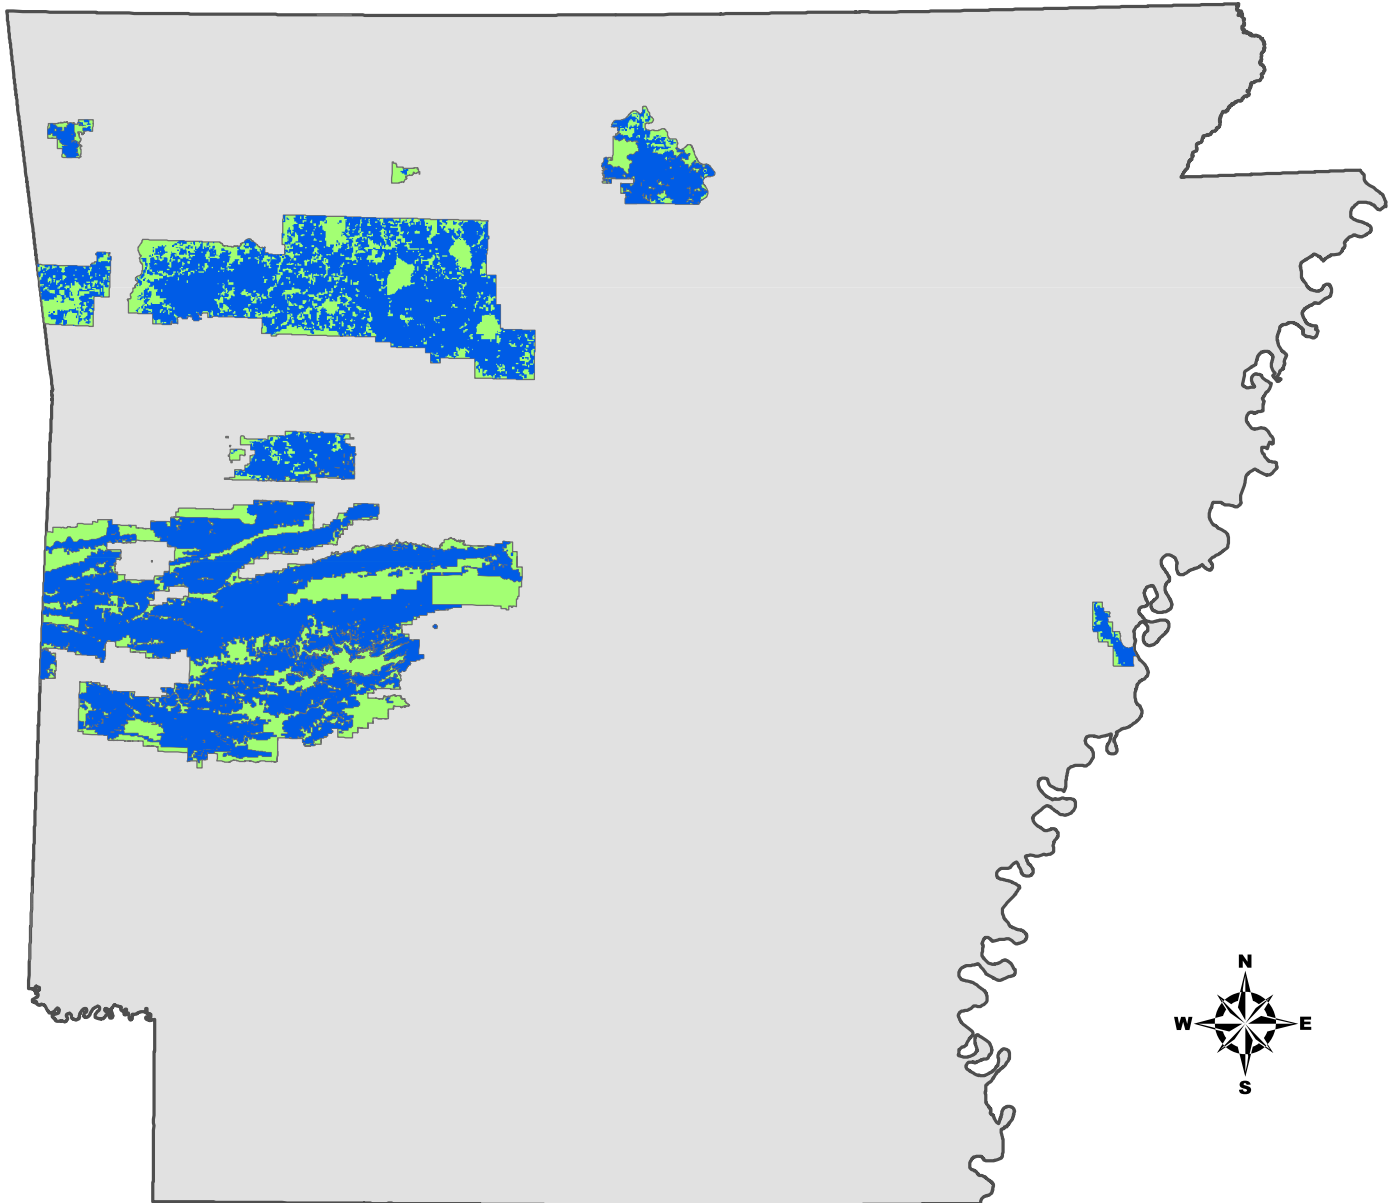

# National Forest System Lands Designated Under Section 602 of the Healthy Forest Restoration Act in Arkansas

Note: Data displayed are for informational purposes only and depict designations made under section 602 of the Healthy Forest Restoration Act. Please contact Sunny Ng for details: [sunnyng@fs.fed.us](mailto:sunnyng@fs.fed.us)

	National Forest System Lands Designated Under Section 602 of the Healthy Forest Restoration Act
	Lands Within the National Forest Boundary