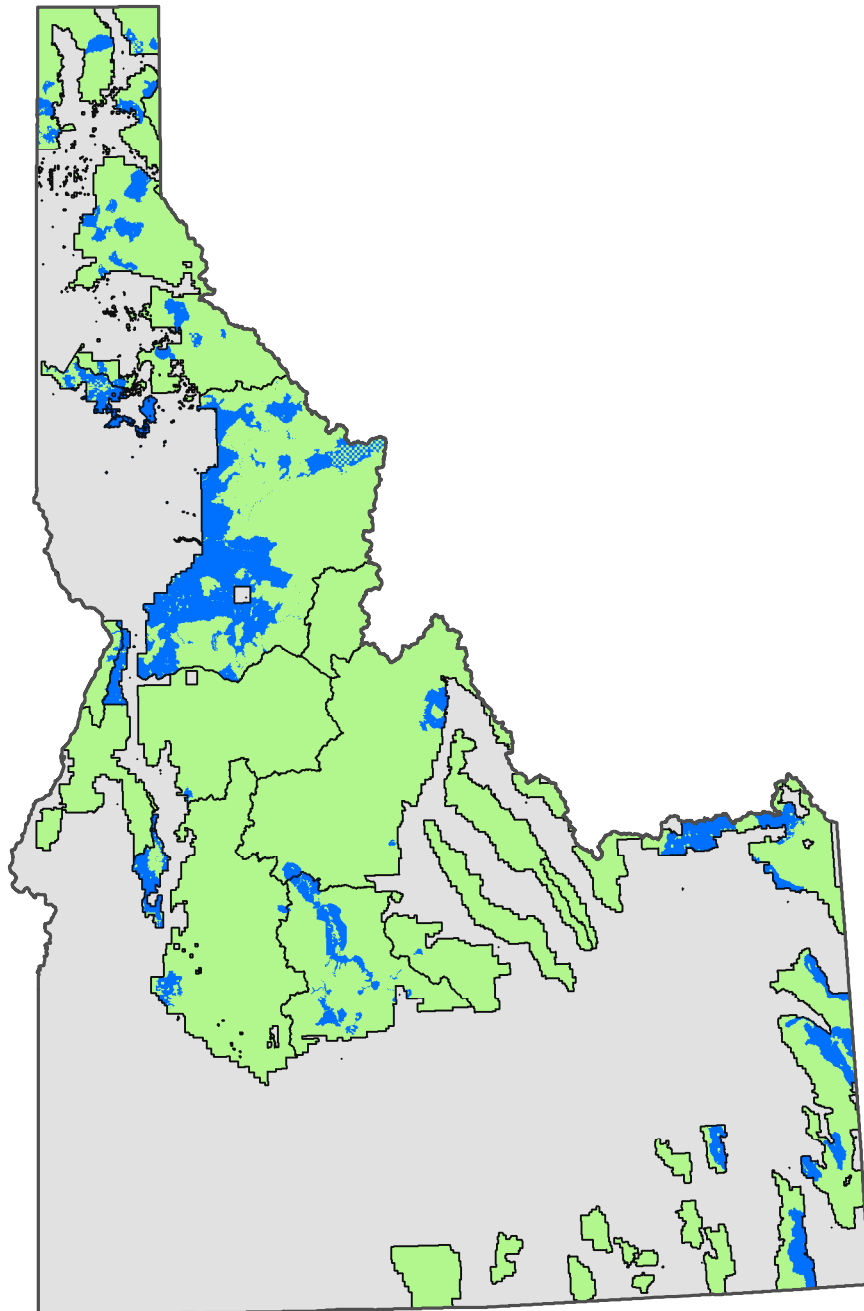

National Forest System Lands Designated Under Section 602 of the Healthy Forest Restoration Act in Idaho

0 25 50 100 150 200 Miles

	National Forest System Lands Designated Under Section 602 of the Healthy Forest Restoration Act
	Lands Within the National Forest Boundary