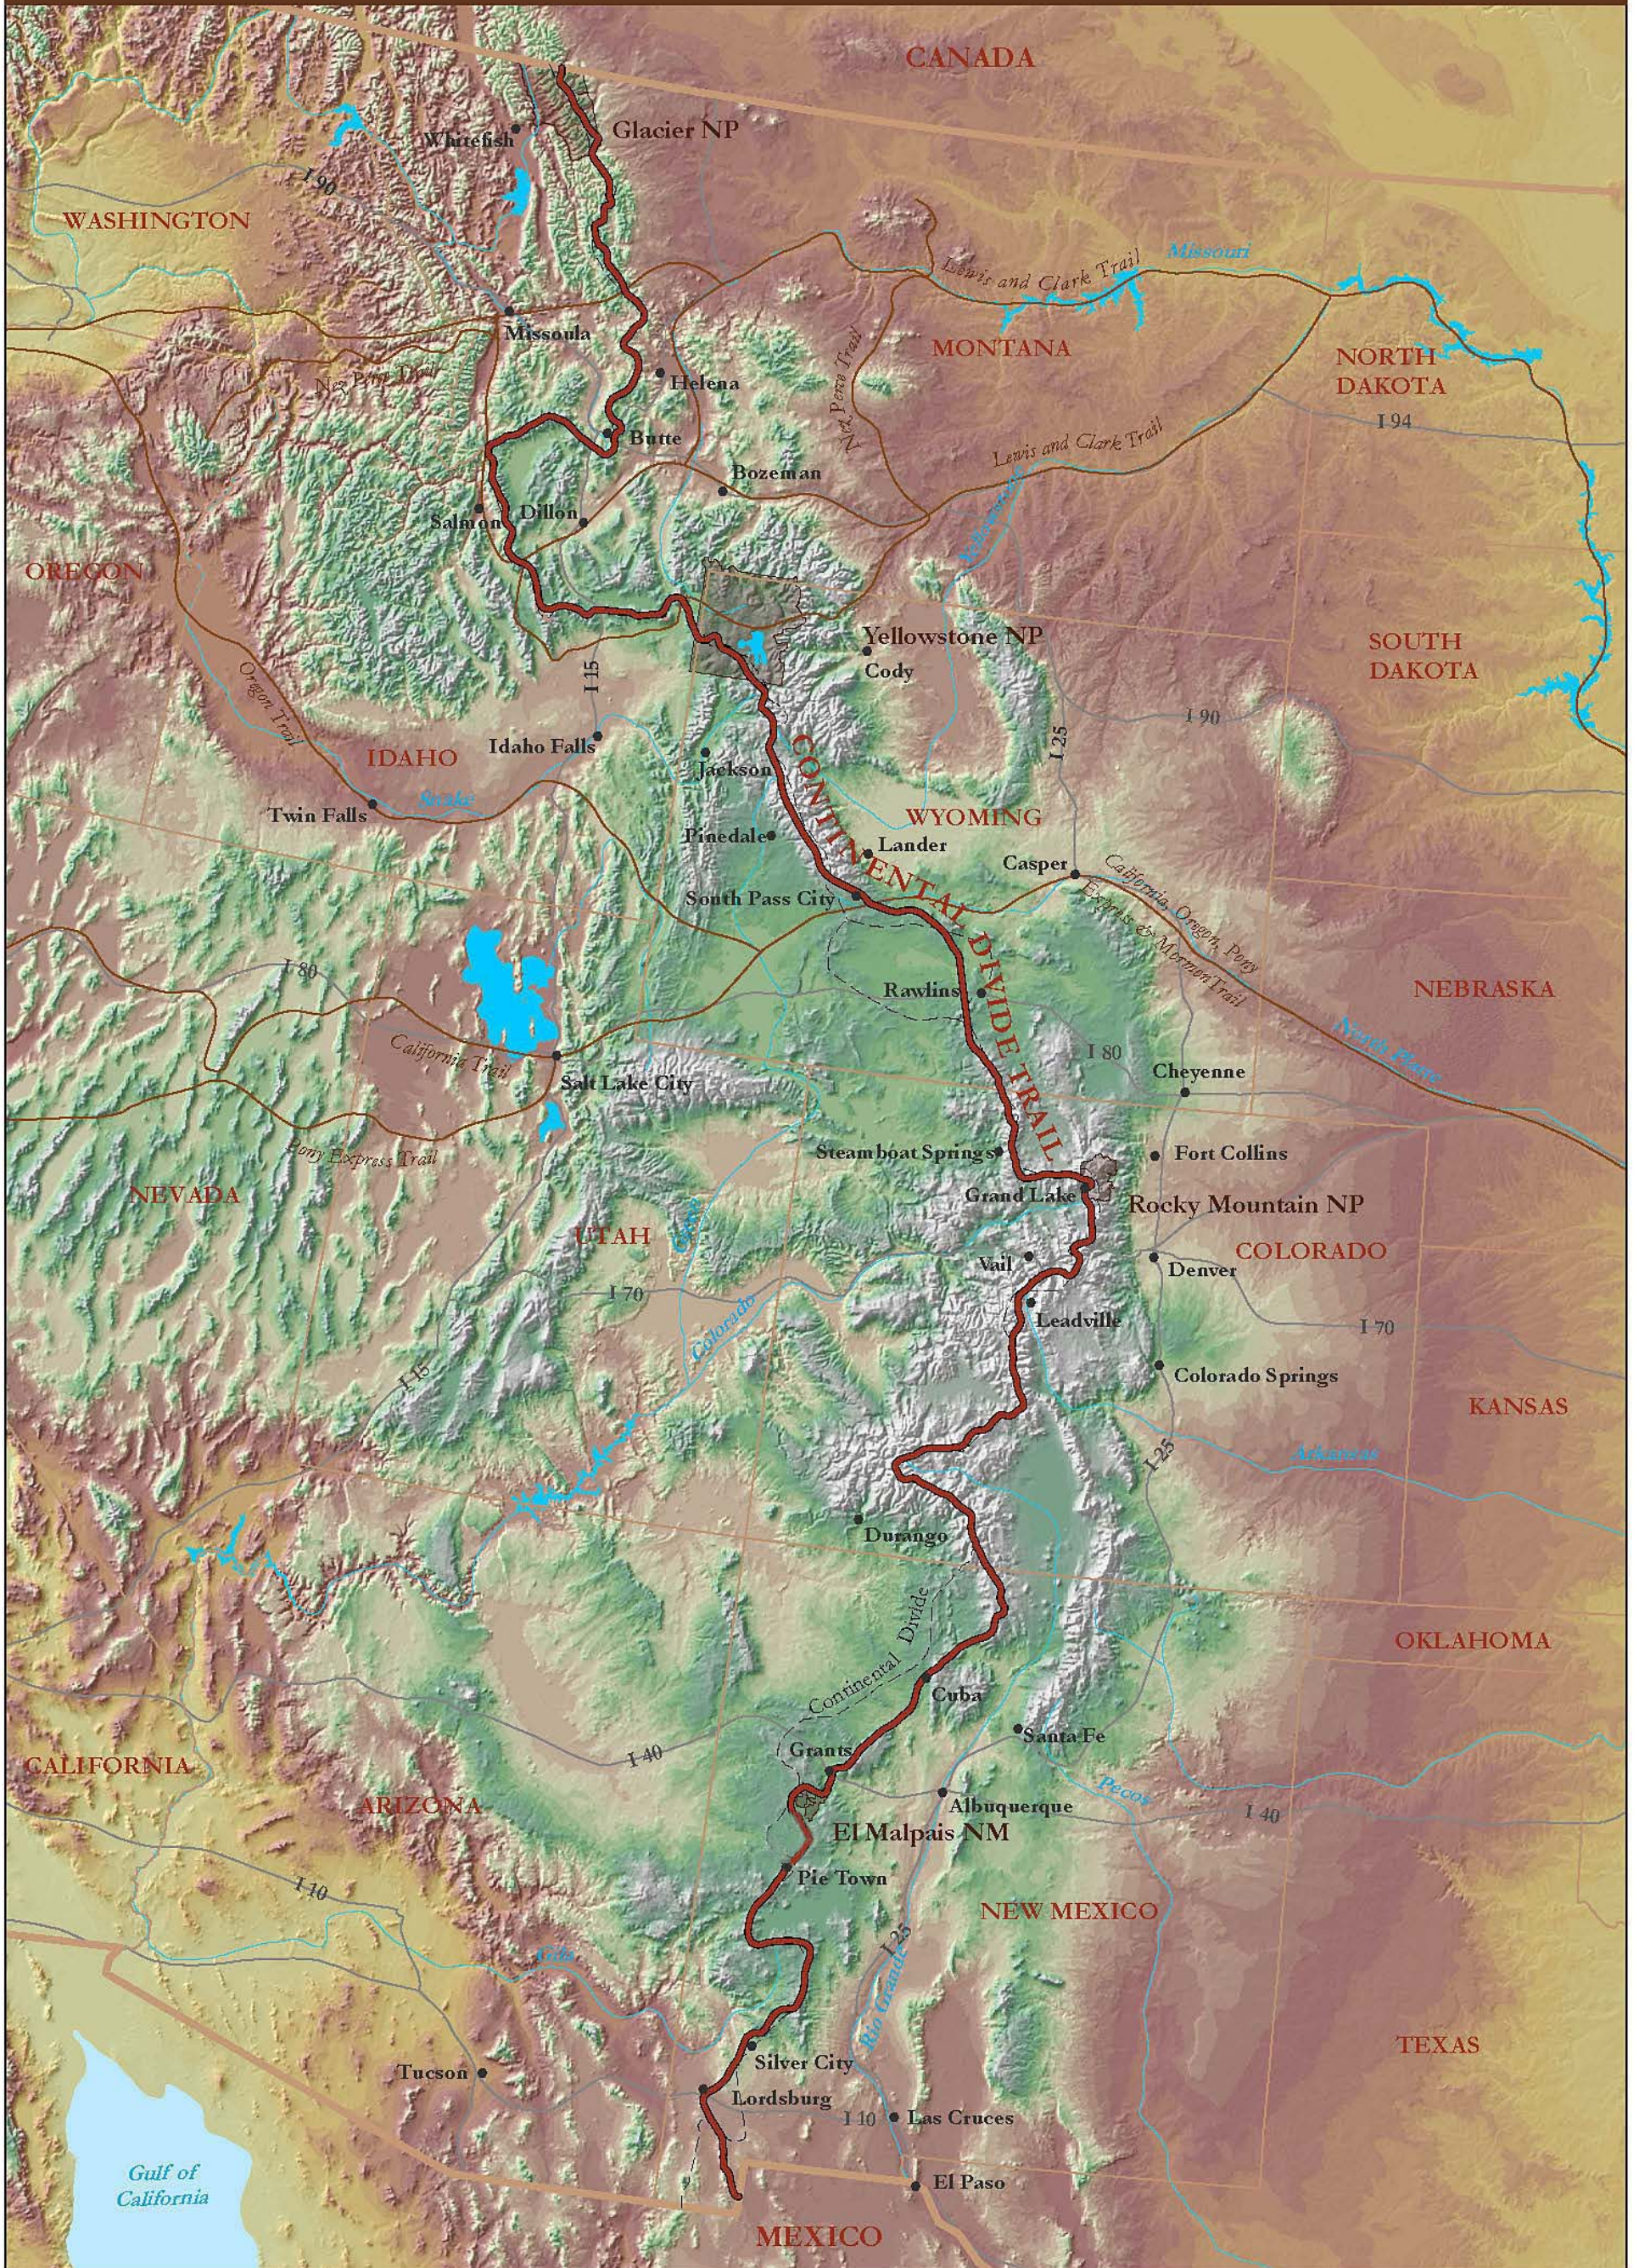

CONTINENTAL DIVIDE NATIONAL SCENIC TRAIL

LOCATION MAP

Elevation and Topography

Proximity of CDNST Located and Potential Segments - Spring 2007

15K 7.5K 0K Elevation in Feet