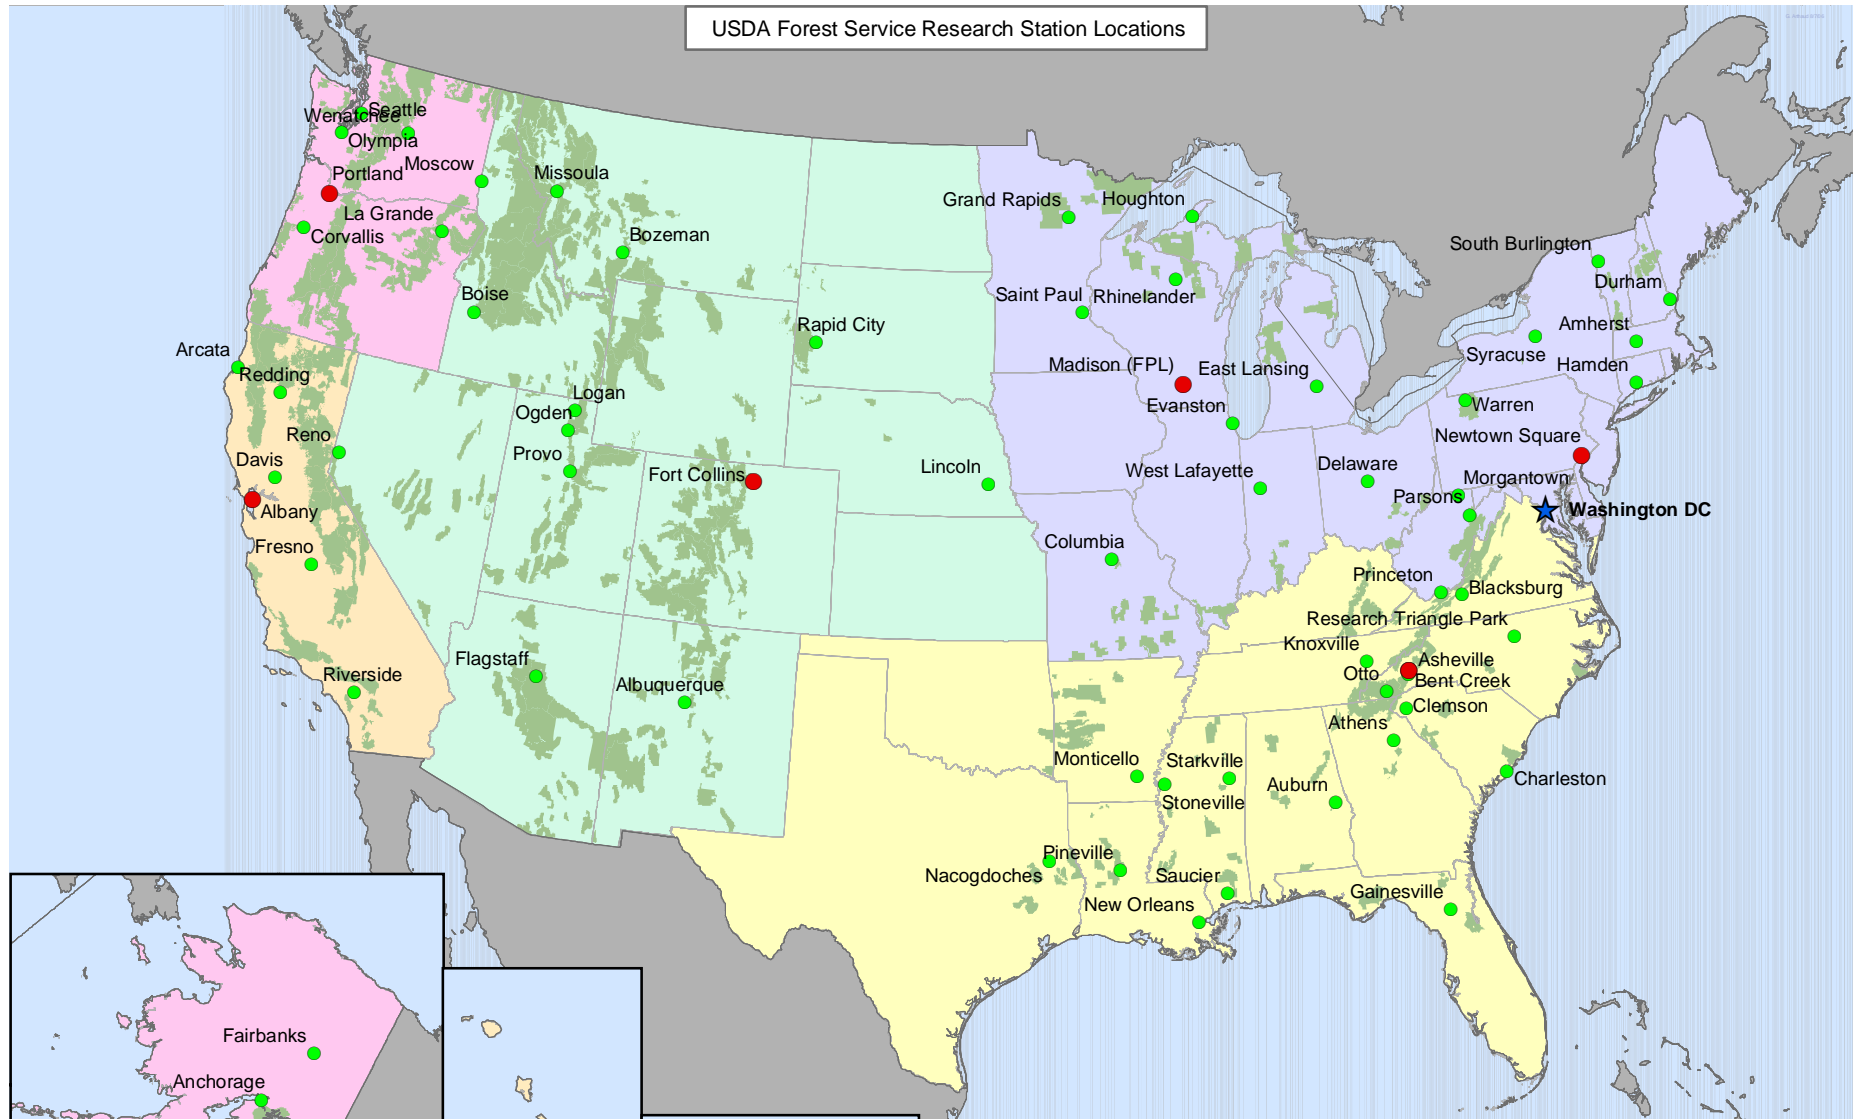

USDA Forest Service Research Station Locations

Research Stations

- Northern
- Pacific Northwest
- Pacific Southwest
- Rocky Mountain
- Southern

Lands

- National Forest

Facility

- Laboratory
- Station HQ