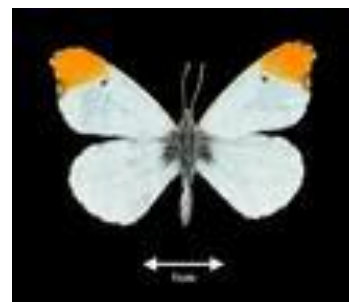

Falcate Orangetip, *Anthocharis midea*