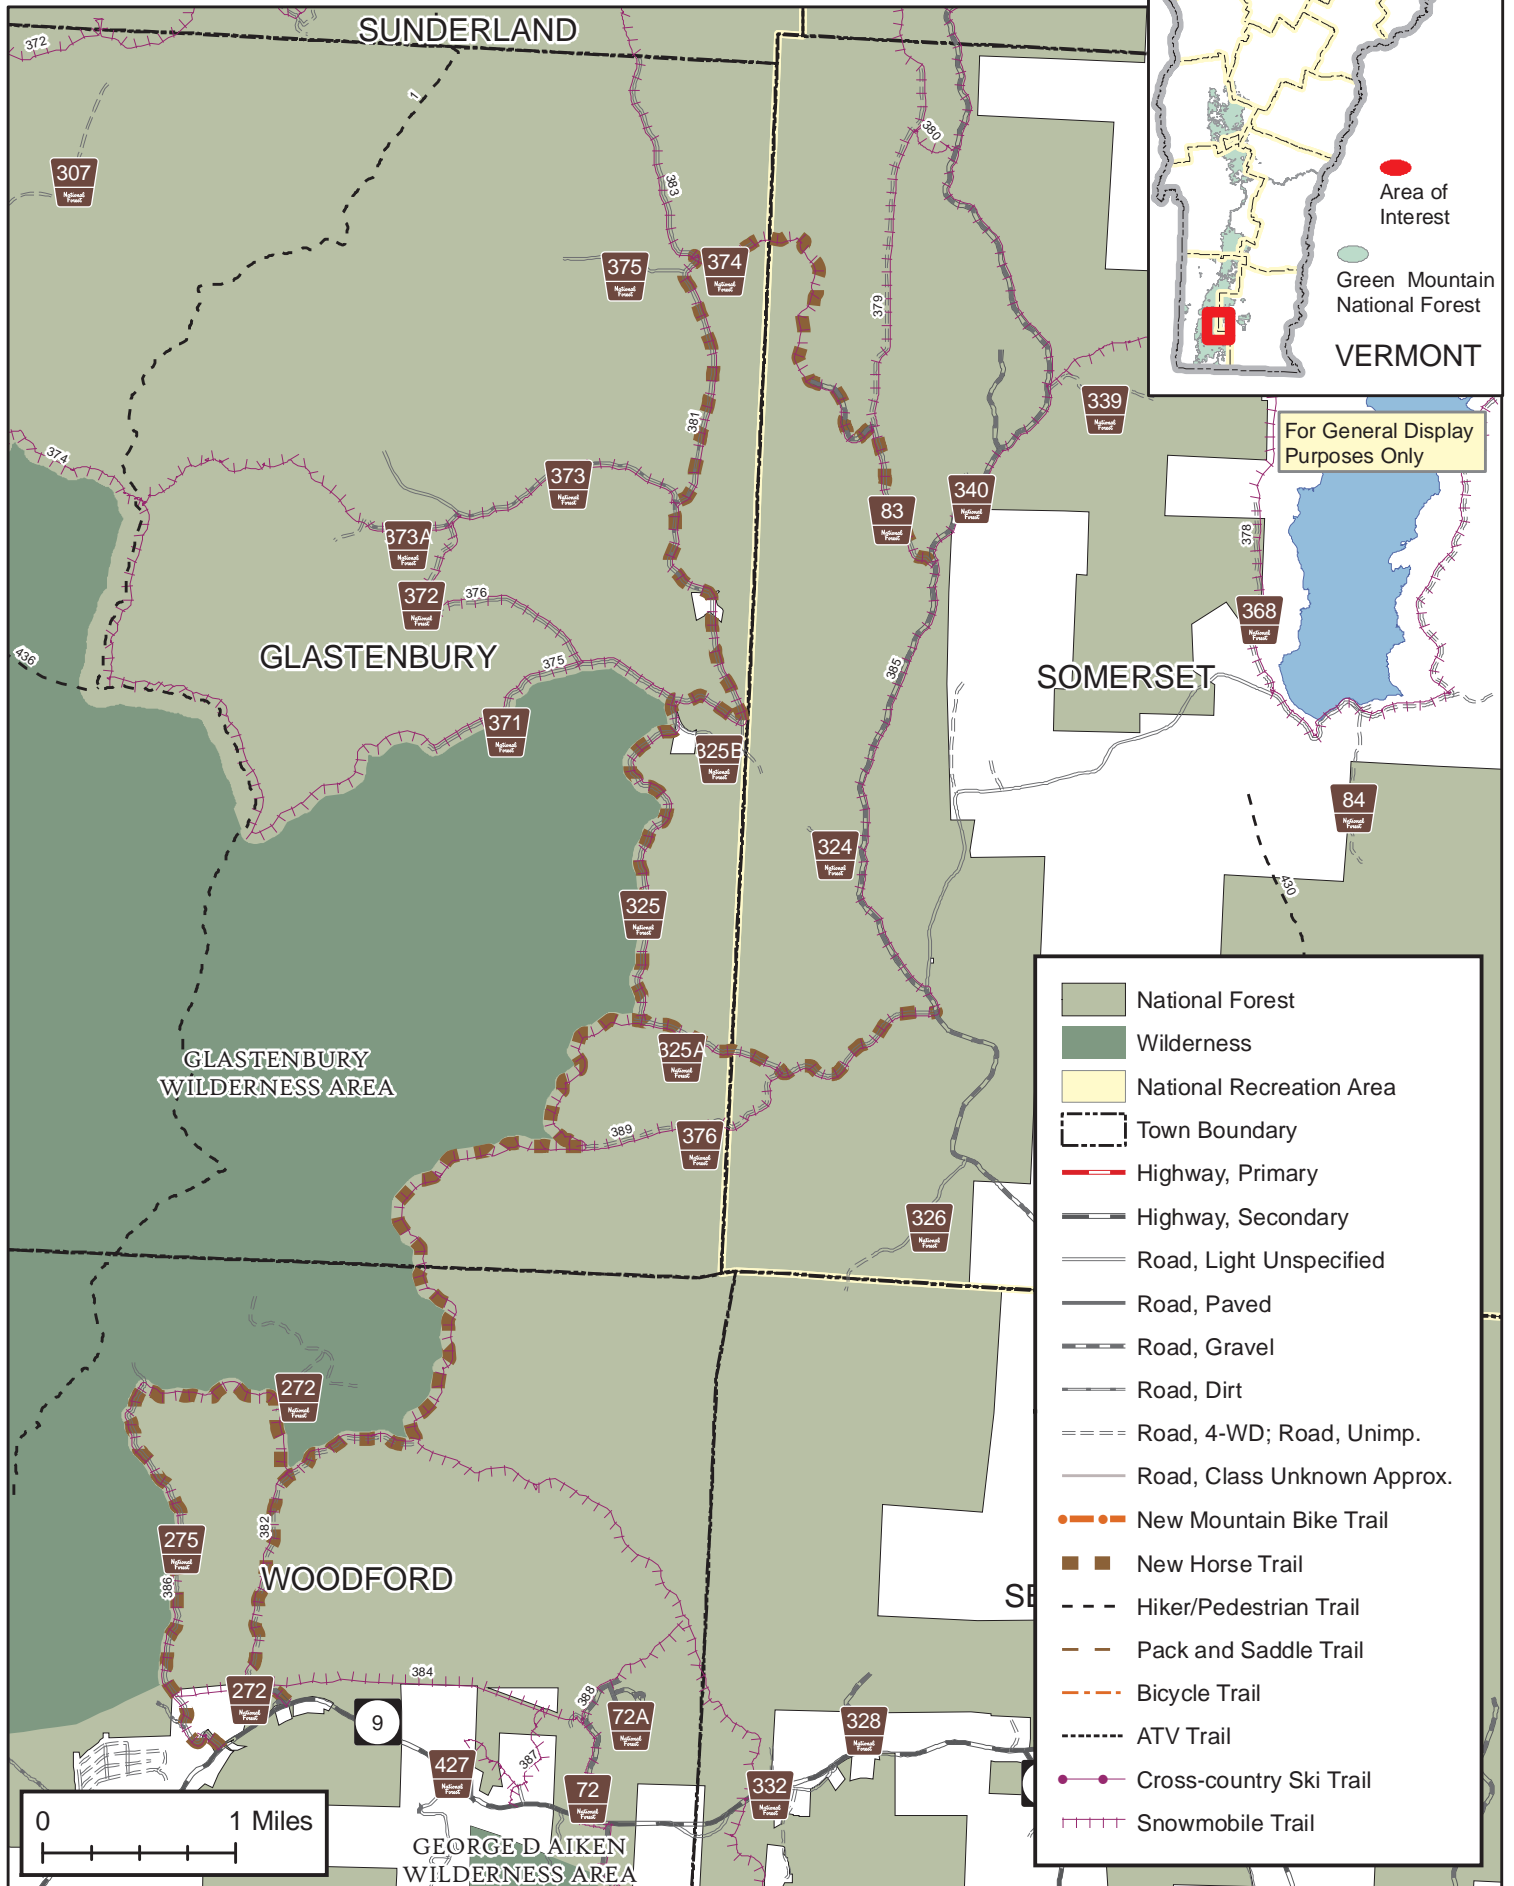

Green Mountain National Forest - South Half- Bottom

New Equestrian and Mountain Bike Trails October 2008

For General Display Purposes Only

- National Forest
- Wilderness
- National Recreation Area
- Town Boundary
- Highway, Primary
- Highway, Secondary
- Road, Light Unspecified
- Road, Paved
- Road, Gravel
- Road, Dirt
- Road, 4-WD; Road, Unimp.
- Road, Class Unknown Approx.
- New Mountain Bike Trail
- New Horse Trail
- Hiker/Pedestrian Trail
- Pack and Saddle Trail
- Bicycle Trail
- ATV Trail
- Cross-country Ski Trail
- Snowmobile Trail