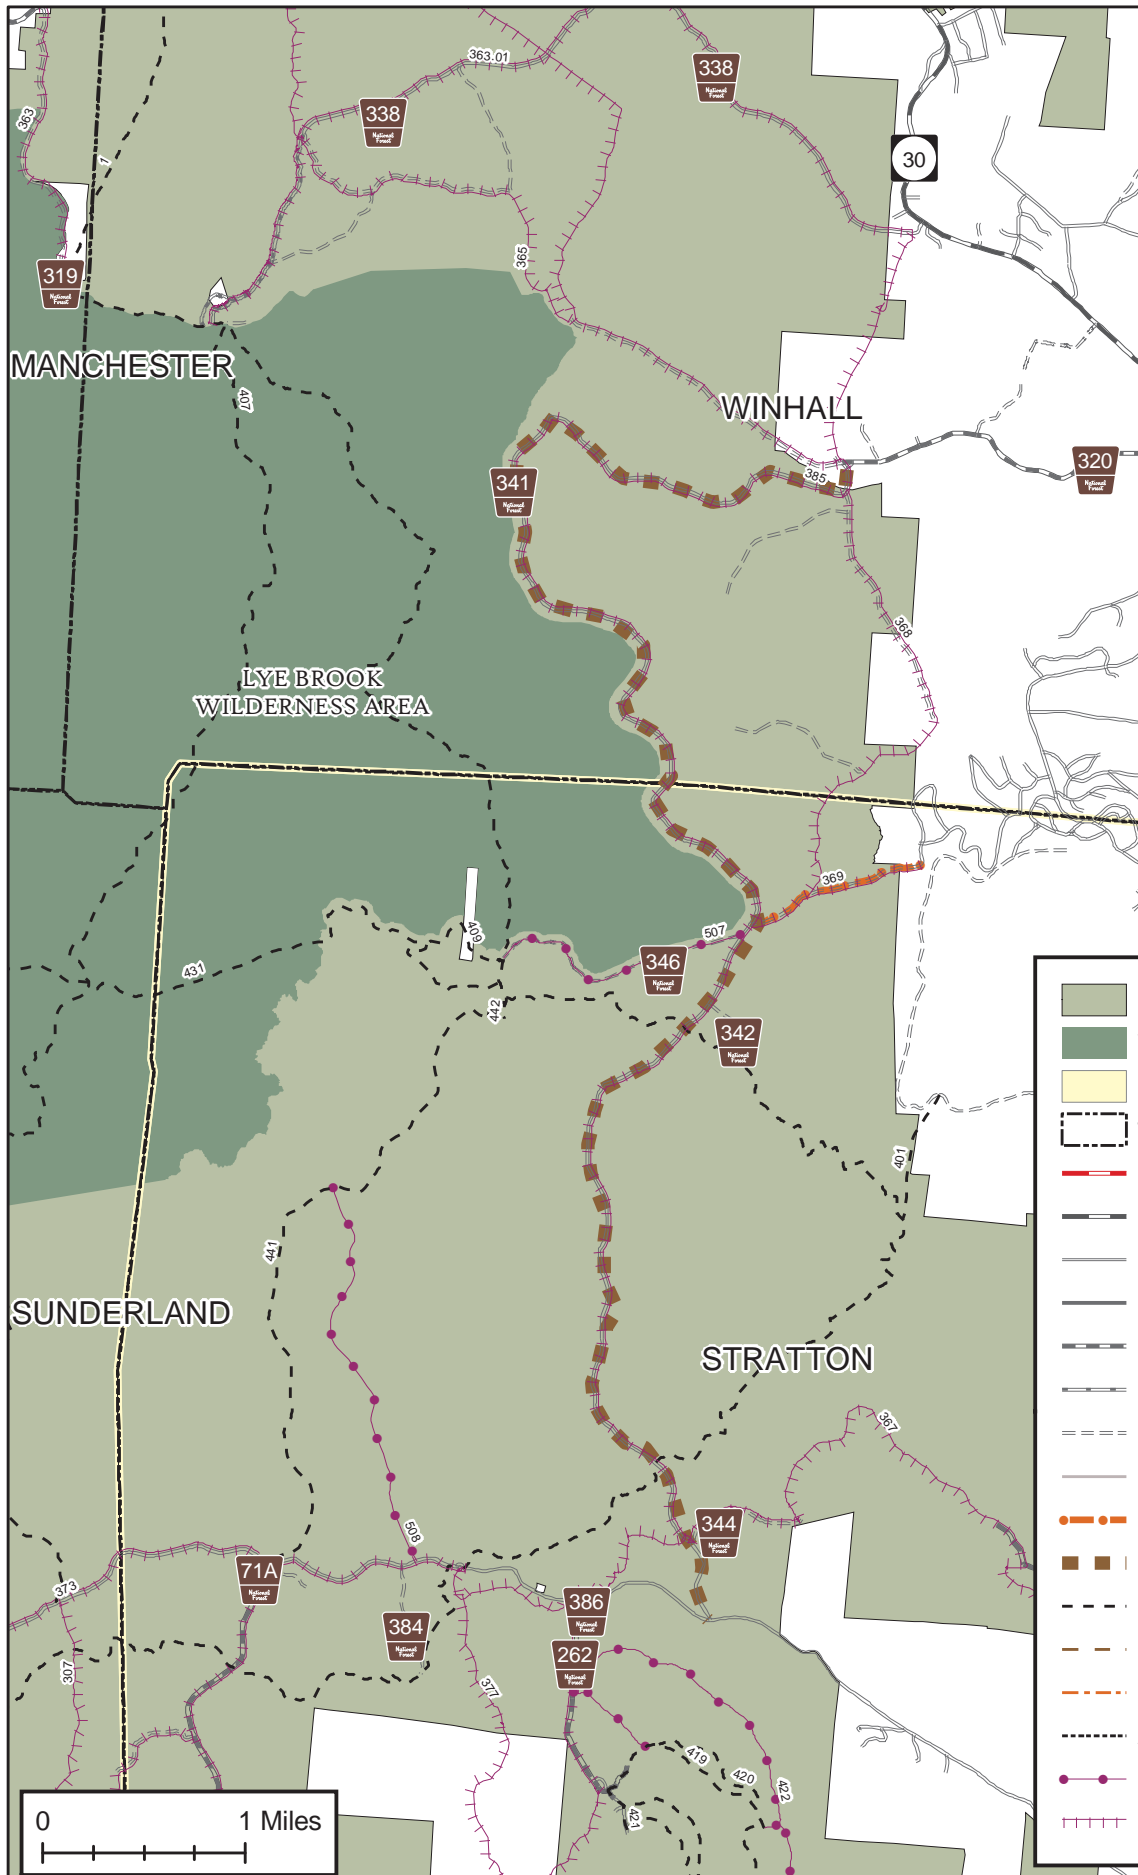

Green Mountain National Forest - South Half- Middle

New Equestrian and Mountain Bike Trails October 2008

For General Display Purposes Only

- National Forest
- Wilderness
- National Recreation Area
- Town Boundary
- Highway, Primary
- Highway, Secondary
- Road, Light Unspecified
- Road, Paved
- Road, Gravel
- Road, Dirt
- Road, 4-WD; Road, Unimp.
- Road, Class Unknown Approx.
- New Mountain Bike Trail
- New Horse Trail
- Hiker/Pedestrian Trail
- Pack and Saddle Trail
- Bicycle Trail
- ATV Trail
- Cross-country Ski Trail
- Snowmobile Trail