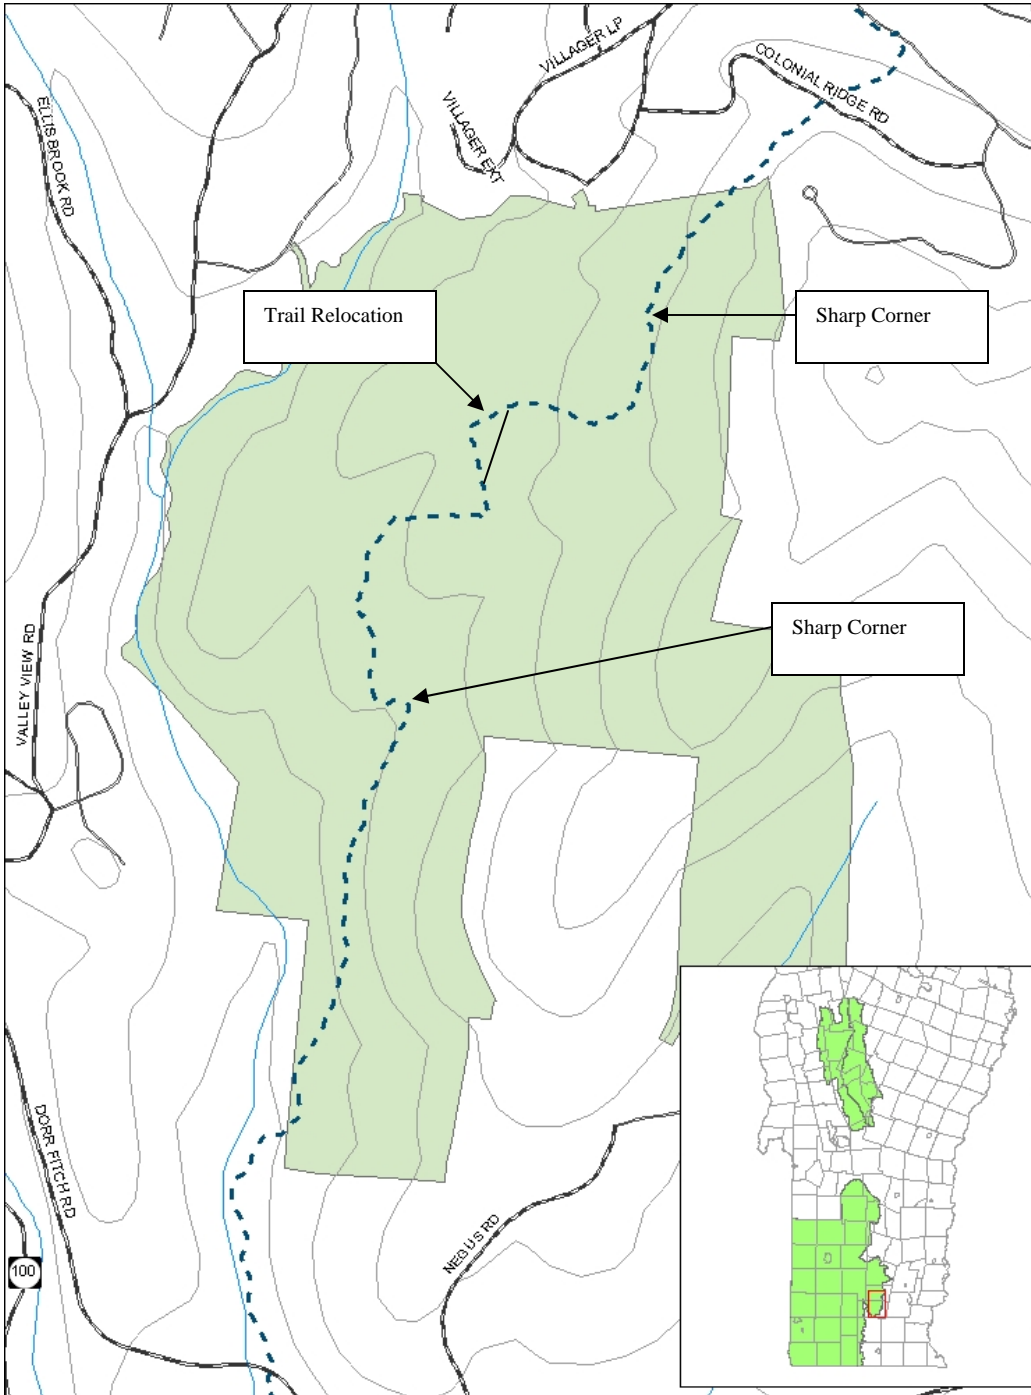

C-100 Dover Trail Re-route FT 395 Dover Hill

Legend

- FT 395 Dover Hill (C-100)
- Trail Re-route