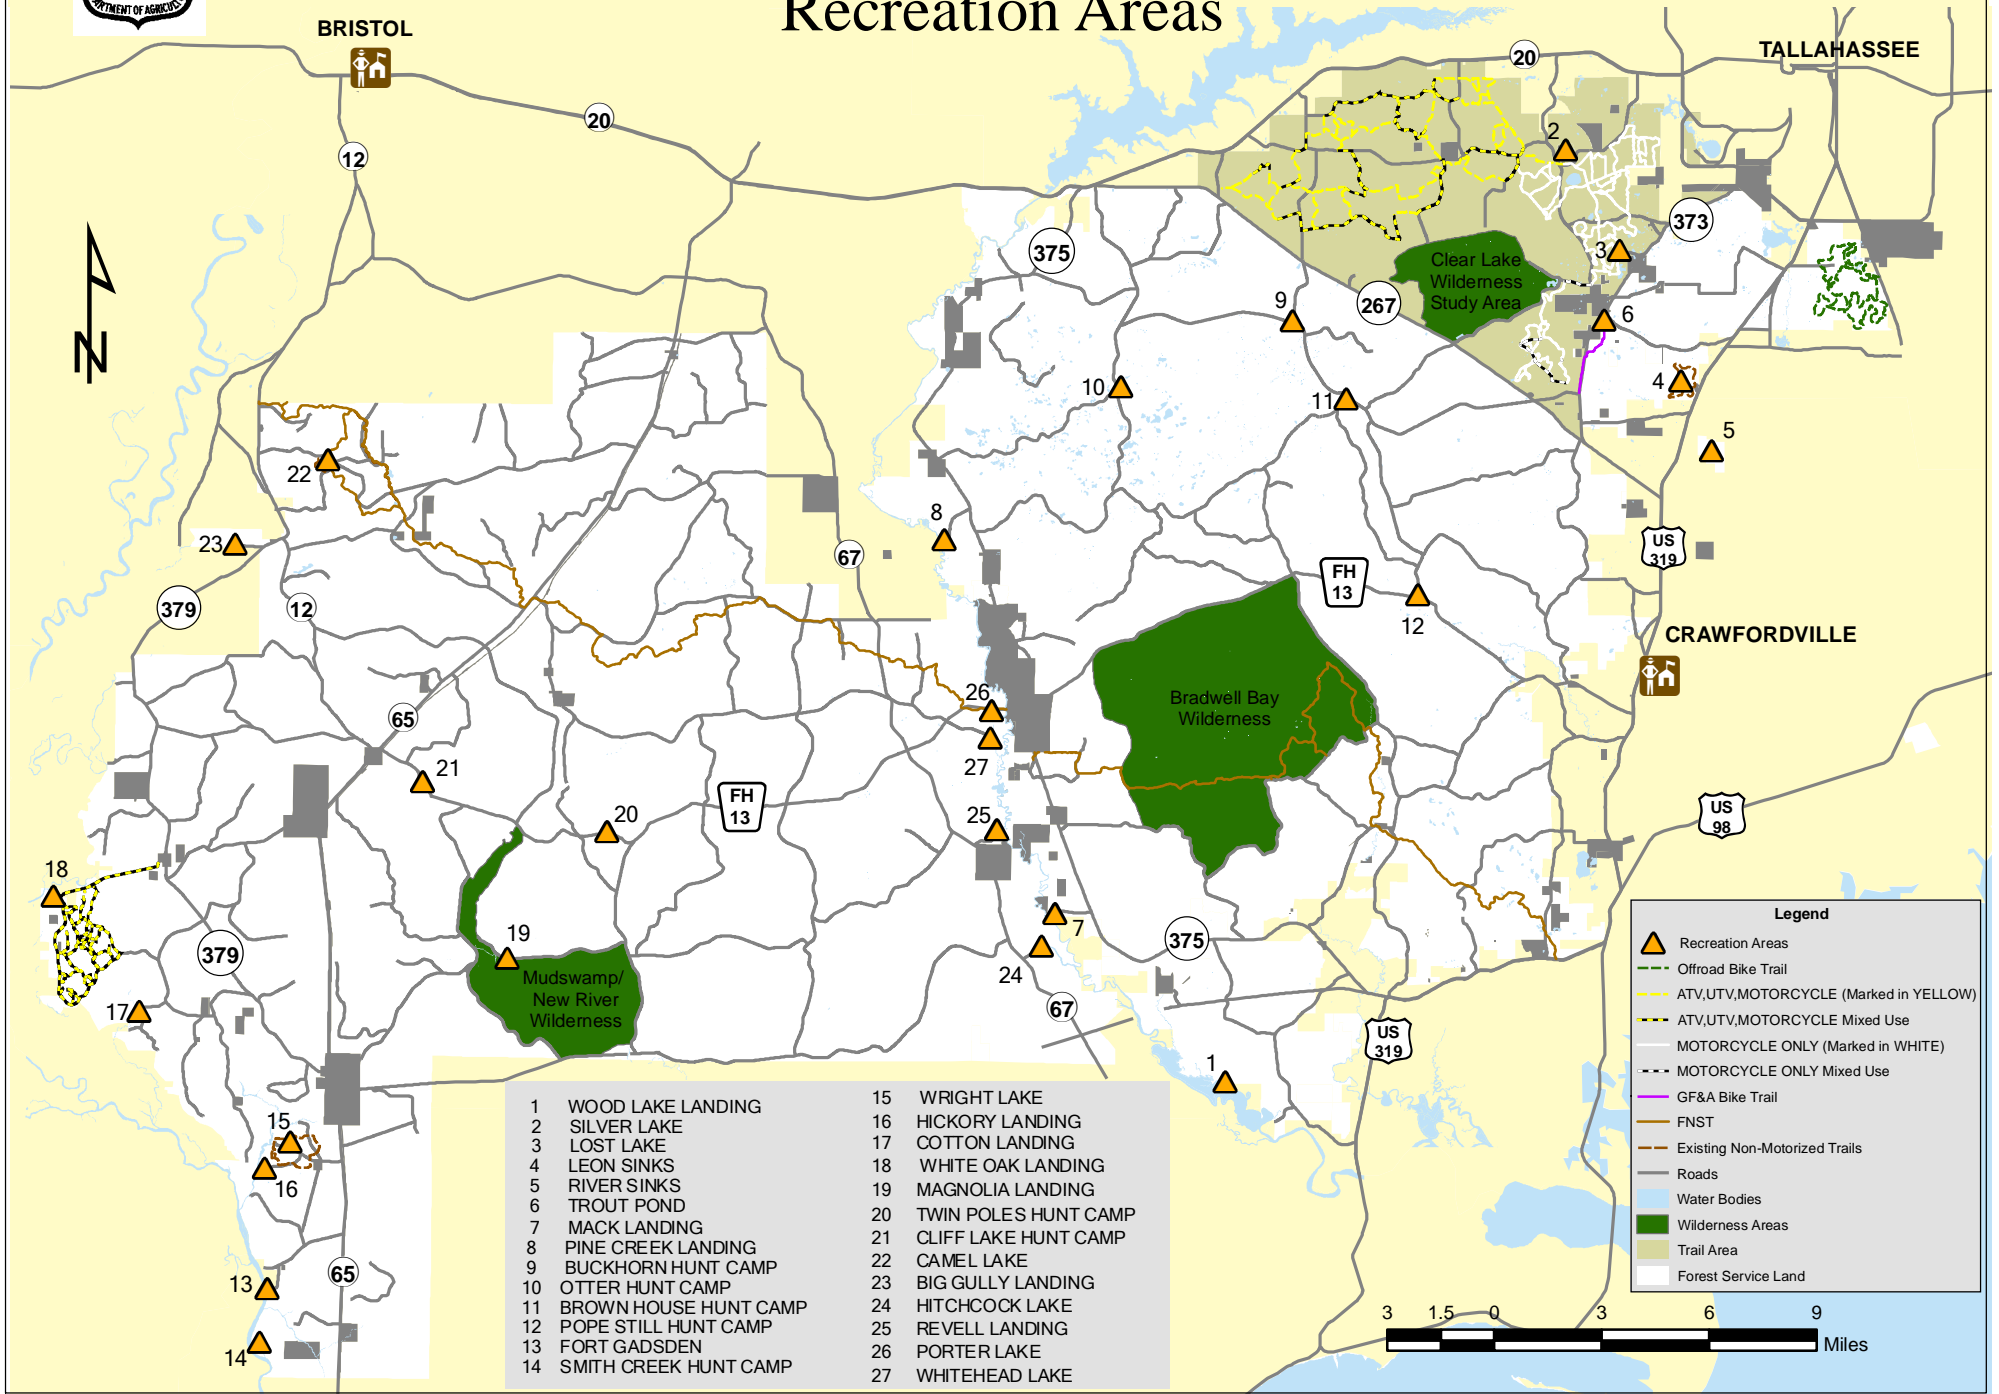

# Apalachicola National Forest Recreation Areas

- |                          |                         |
|--------------------------|-------------------------|
| 1 WOOD LAKE LANDING      | 15 WRIGHT LAKE          |
| 2 SILVER LAKE            | 16 HICKORY LANDING      |
| 3 LOST LAKE              | 17 COTTON LANDING       |
| 4 LEON SINKS             | 18 WHITE OAK LANDING    |
| 5 RIVER SINKS            | 19 MAGNOLIA LANDING     |
| 6 TROUT POND             | 20 TWIN POLES HUNT CAMP |
| 7 MACK LANDING           | 21 CLIFF LAKE HUNT CAMP |
| 8 PINE CREEK LANDING     | 22 CAMEL LAKE           |
| 9 BUCKHORN HUNT CAMP     | 23 BIG GULLY LANDING    |
| 10 OTTER HUNT CAMP       | 24 HITCHCOCK LAKE       |
| 11 BROWN HOUSE HUNT CAMP | 25 REVELL LANDING       |
| 12 POPE STILL HUNT CAMP  | 26 PORTER LAKE          |
| 13 FORT GADSDEN          | 27 WHITEHEAD LAKE       |
| 14 SMITH CREEK HUNT CAMP |                         |

**Legend**

- Recreation Areas
- Offroad Bike Trail
- ATV,UTV,MOTORCYCLE (Marked in YELLOW)
- ATV,UTV,MOTORCYCLE Mixed Use
- MOTORCYCLE ONLY (Marked in WHITE)
- MOTORCYCLE ONLY Mixed Use
- GF&A Bike Trail
- FNST
- Existing Non-Motorized Trails
- Roads
- Water Bodies
- Wilderness Areas
- Trail Area
- Forest Service Land