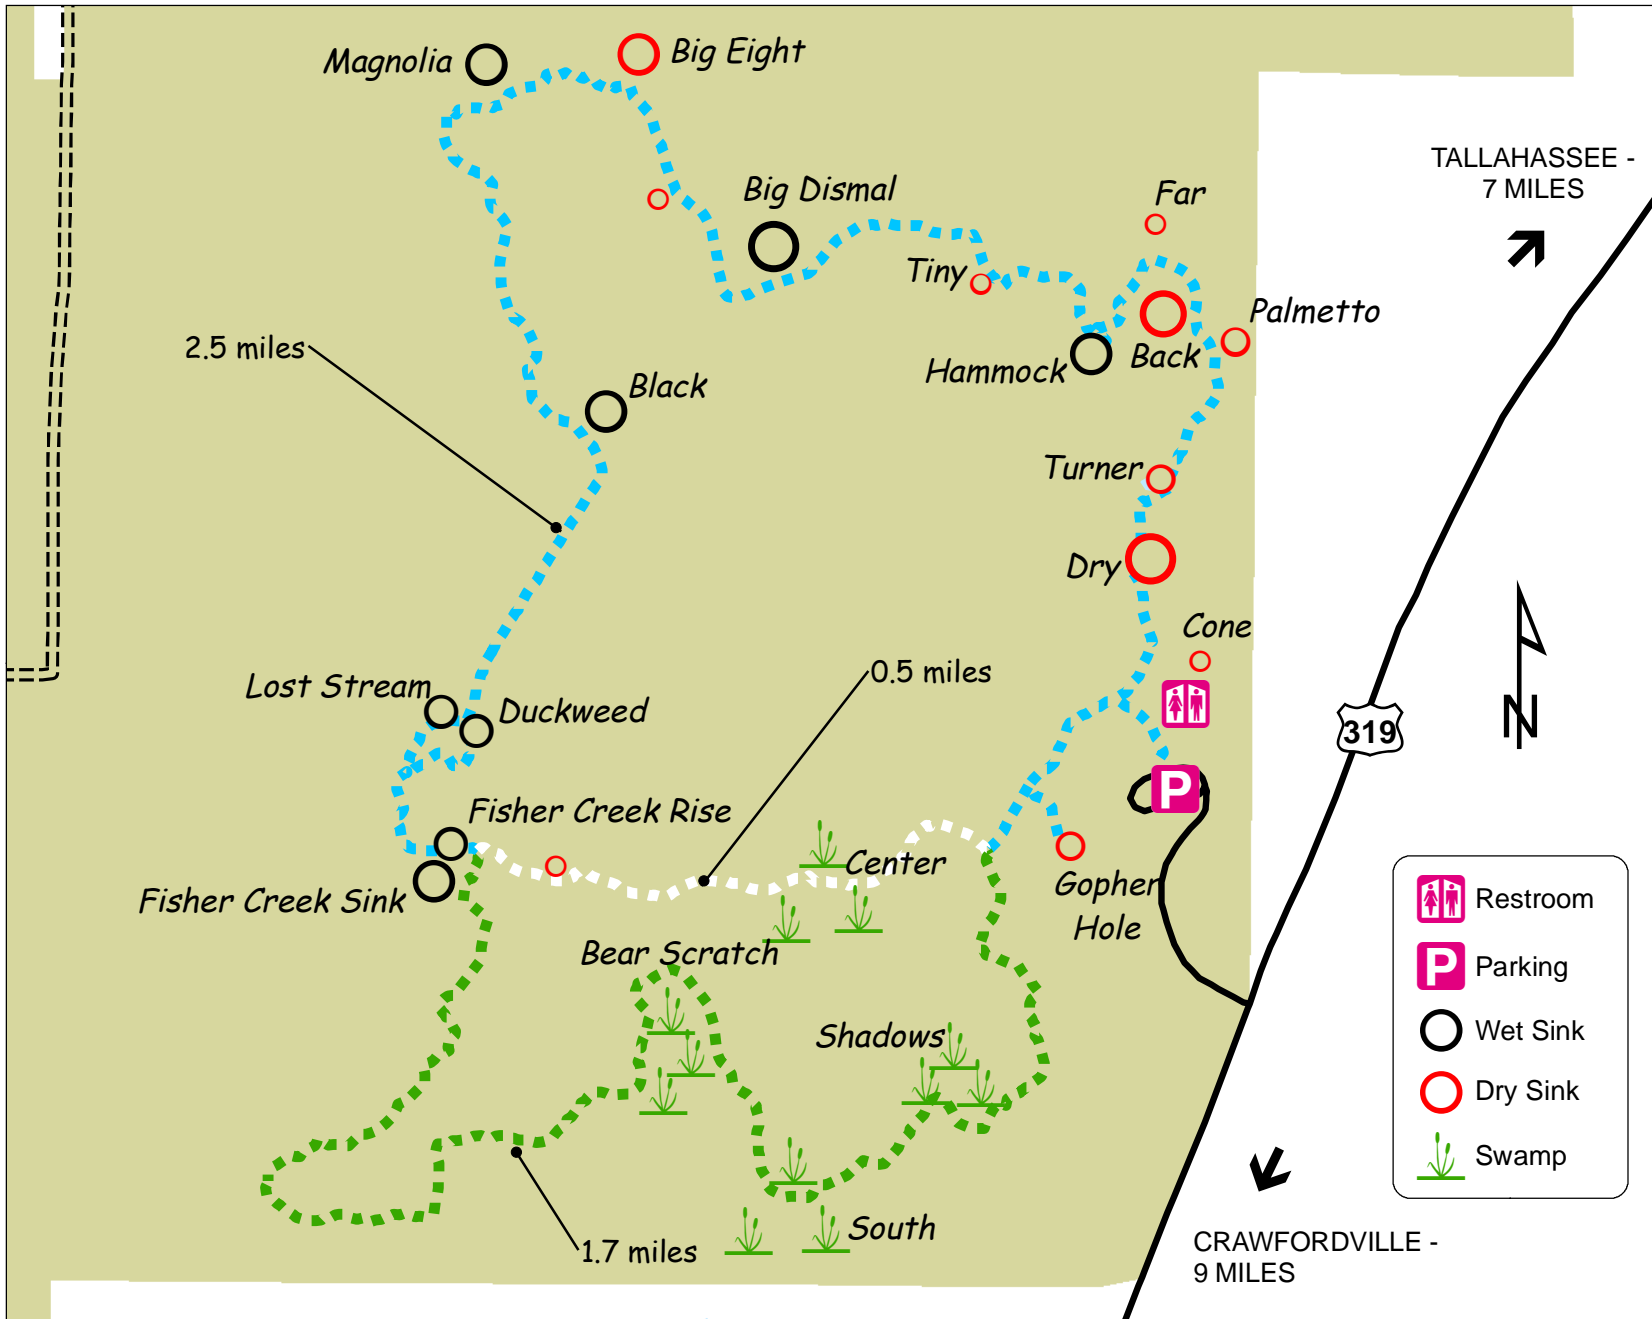

# Apalachicola National Forest

## LEON SINKS GEOLOGICAL AREA

### TRAIL LENGTHS

- Sinkhole Trail - 2.5 miles-BLUE blazes
- Crossover Trail - 0.5 miles-WHITE blazes
- Gumswamp Trail - 1.7 miles-GREEN blazes

### Legend

- Leon Sinks Trail**
- CROSSOVER TRAIL
  - GUMSWAMP TRAIL
  - SINKHOLE TRAIL
- Roads**
- Woods Road
  - High Woods Road
  - Graded Road
  - Paved Road
  - Forest Service Land

- Restroom
- Parking
- Wet Sink
- Dry Sink
- Swamp