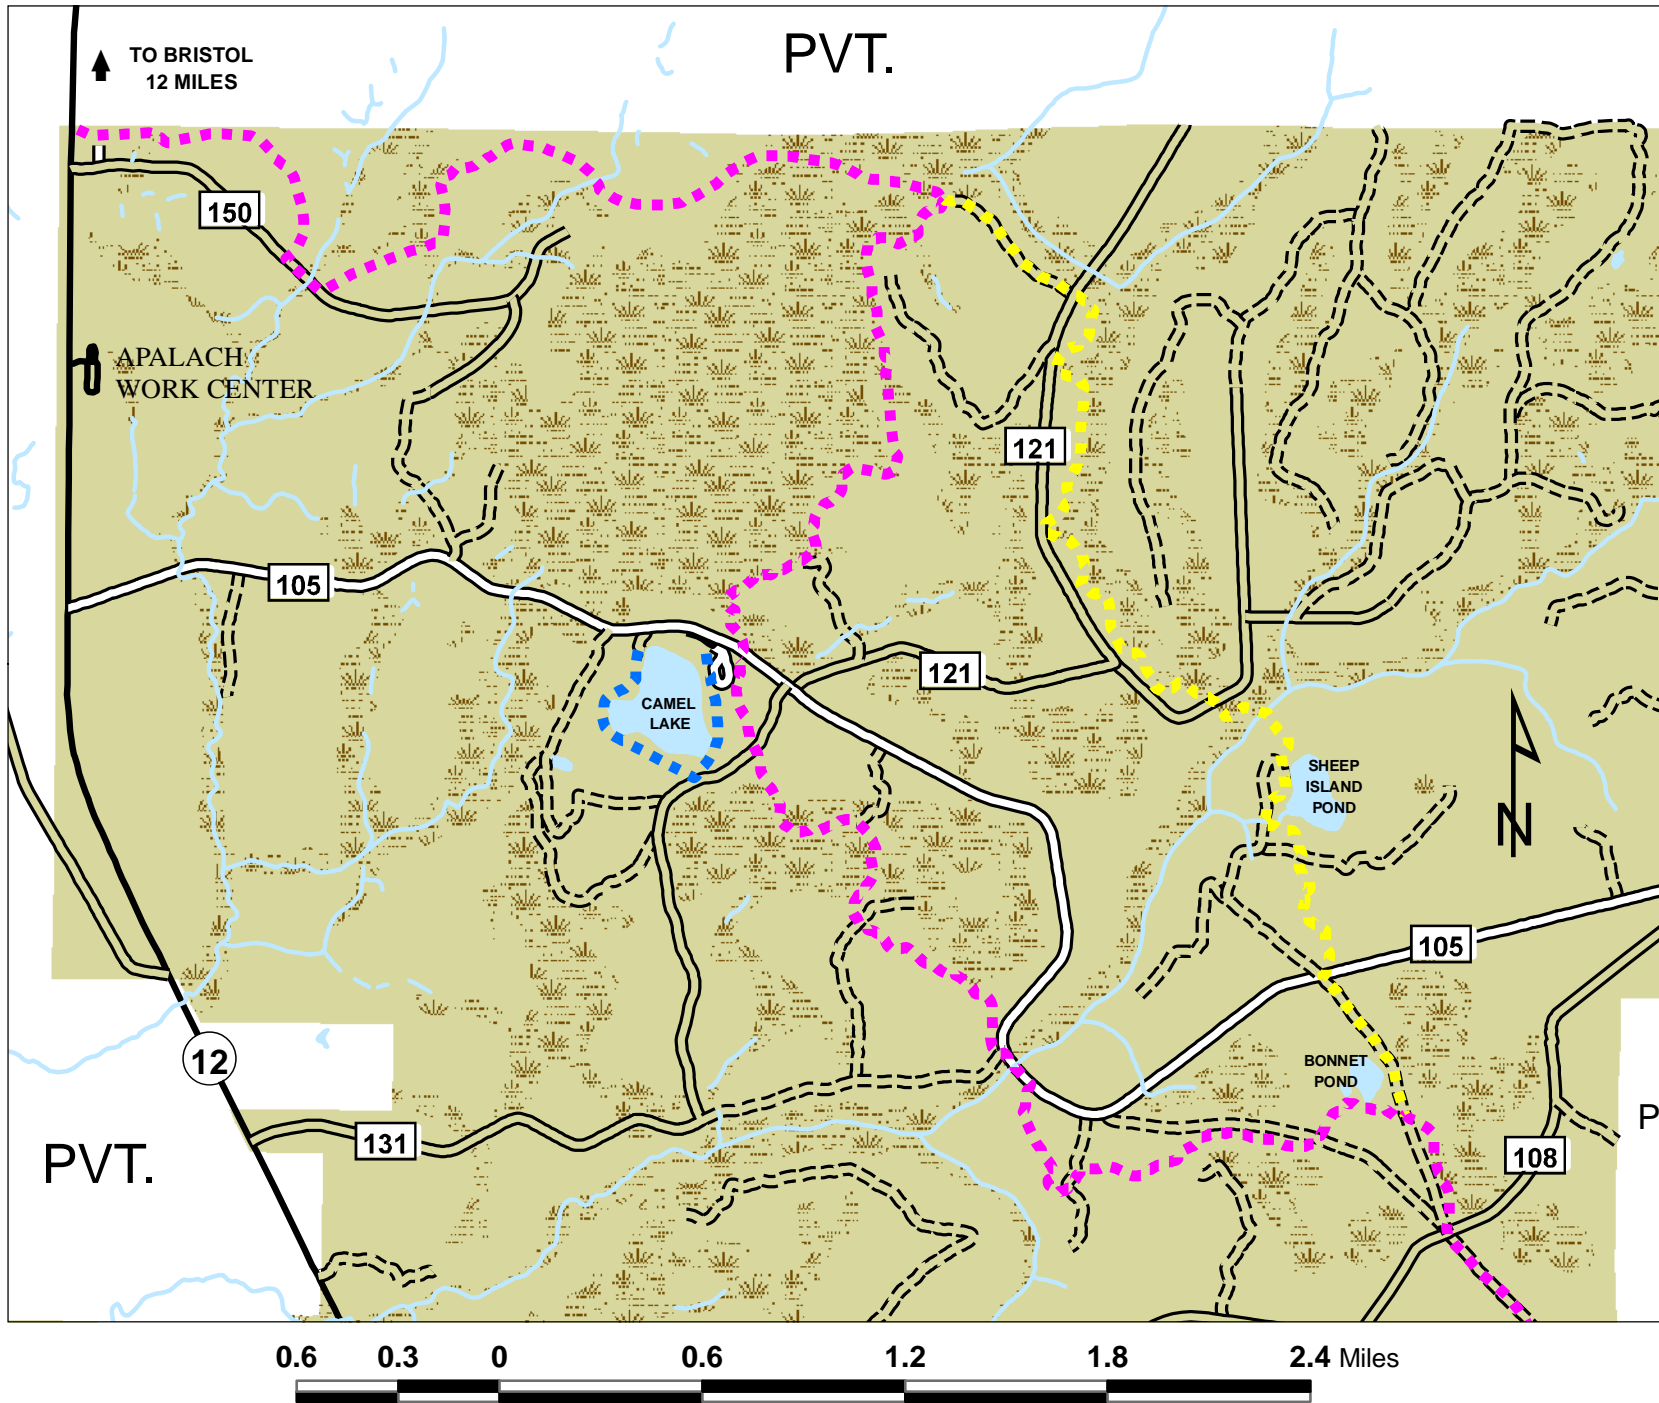

Apalachicola National Forest

CAMEL LAKE TRAIL TRAIL OF THE LAKES

TRAIL LENGTHS

Trail of the Lakes

- 4 Miles

Camel Lake Trail

- 1 Mile

Legend

Trails

- ■ ■ ■ Camel Lake Trail
- ■ ■ ■ FNST
- ■ ■ ■ Trail Of The Lakes

Streams

Roads

- Woods Road
- High Woods Road
- Graded Road
- Paved Road

Waterbody

Swamp

Forest Service Land