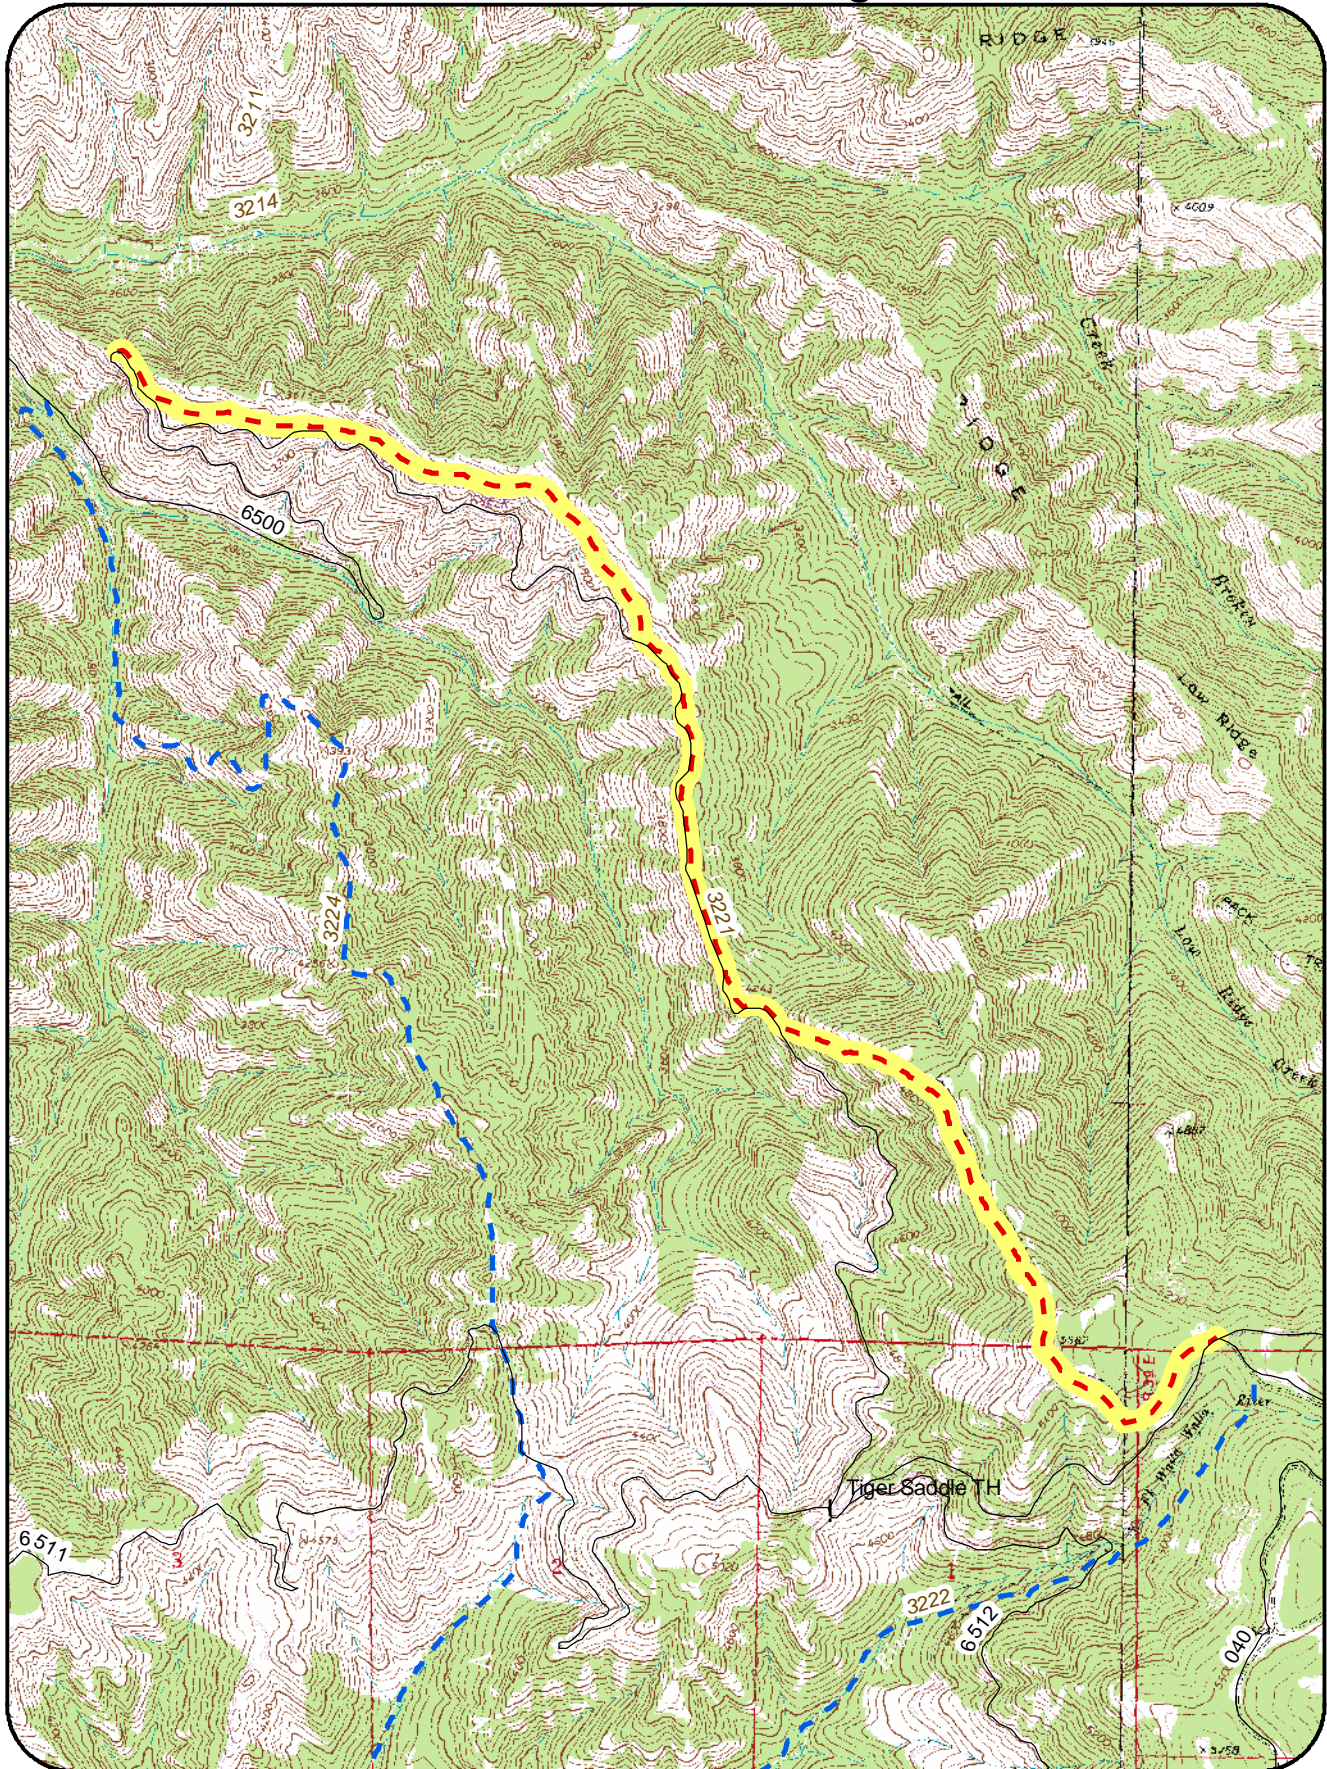

3221 Indian Ridge

- ! Trailhead
- Red dashed line Non-Motorized
- Green dashed line Motorized - ATV
- Green outline Wilderness
- Blue dashed line Motorized - Motorcycle
- Black line Road