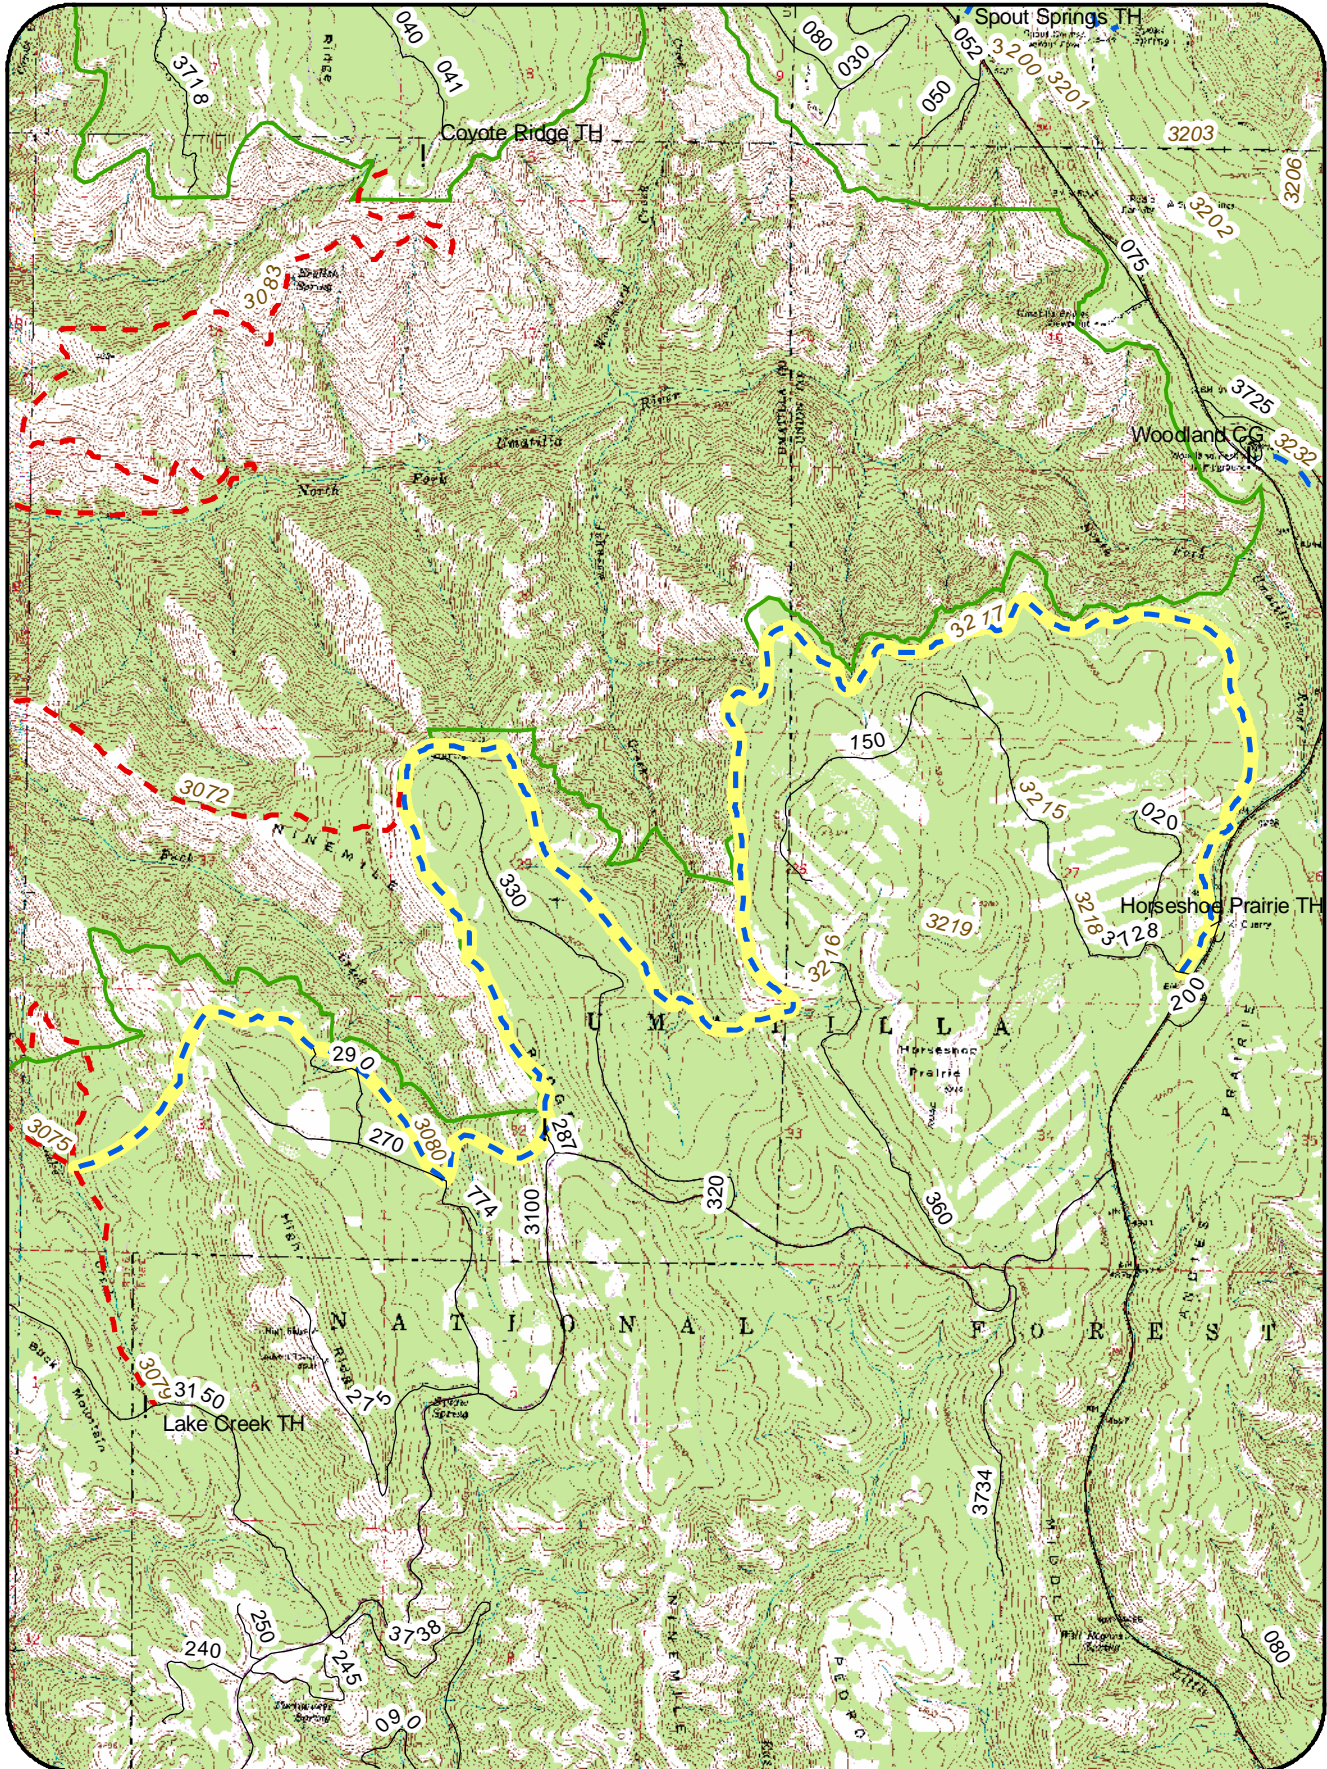

3080 Umatilla Rim

!	Trailhead	---	Non-Motorized	---	Motorized - ATV
⬭	Wilderness	---	Motorized - Motorcycle	---	Road

1
0.5
0
1 Miles