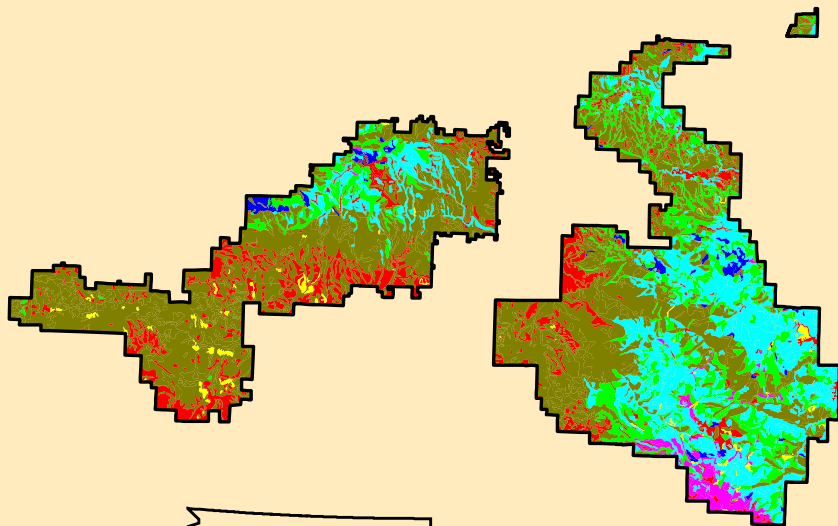

# Umatilla National Forest 1935-1936 Forest Types

-  Umatilla NF Boundary
-  Douglas-fir
-  Grand fir
-  Lodgepole-Larch
-  Nonforest
-  Other Forest
-  Ponderosa Pine
-  Spruce-Fir

The Forest Service cannot assure the reliability or suitability of this information for any particular purpose. Original data elements were compiled from a variety of sources and may not meet National Mapping Accuracy Standards. This information may be updated, corrected, or otherwise modified without notification.