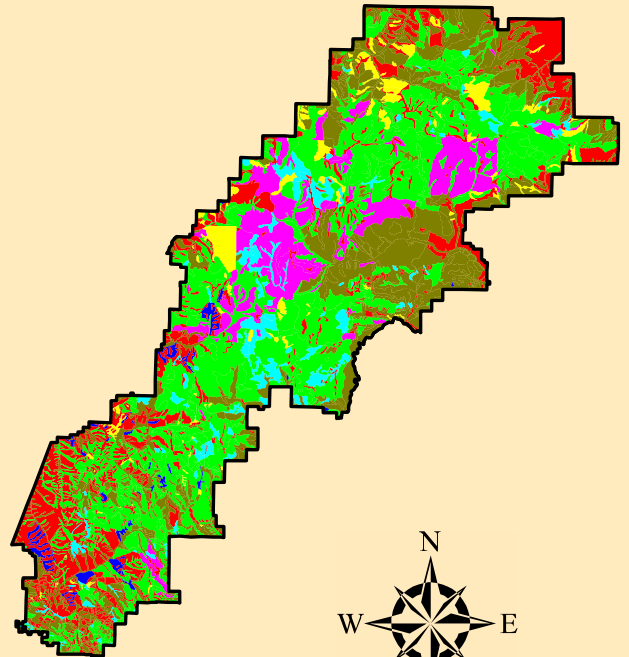

# Umatilla National Forest 1935-1936 Forest Types

-  Umatilla NF Boundary
-  Douglas-fir
-  Grand fir
-  Lodgepole-Larch
-  Nonforest
-  Other Forest
-  Ponderosa Pine
-  Spruce-Fir

The Forest Service cannot assure the reliability or suitability of this information for any particular purpose. Original data elements were compiled from a variety of sources and may not meet National Mapping Accuracy Standards. This information may be updated, corrected, or otherwise modified without notification.