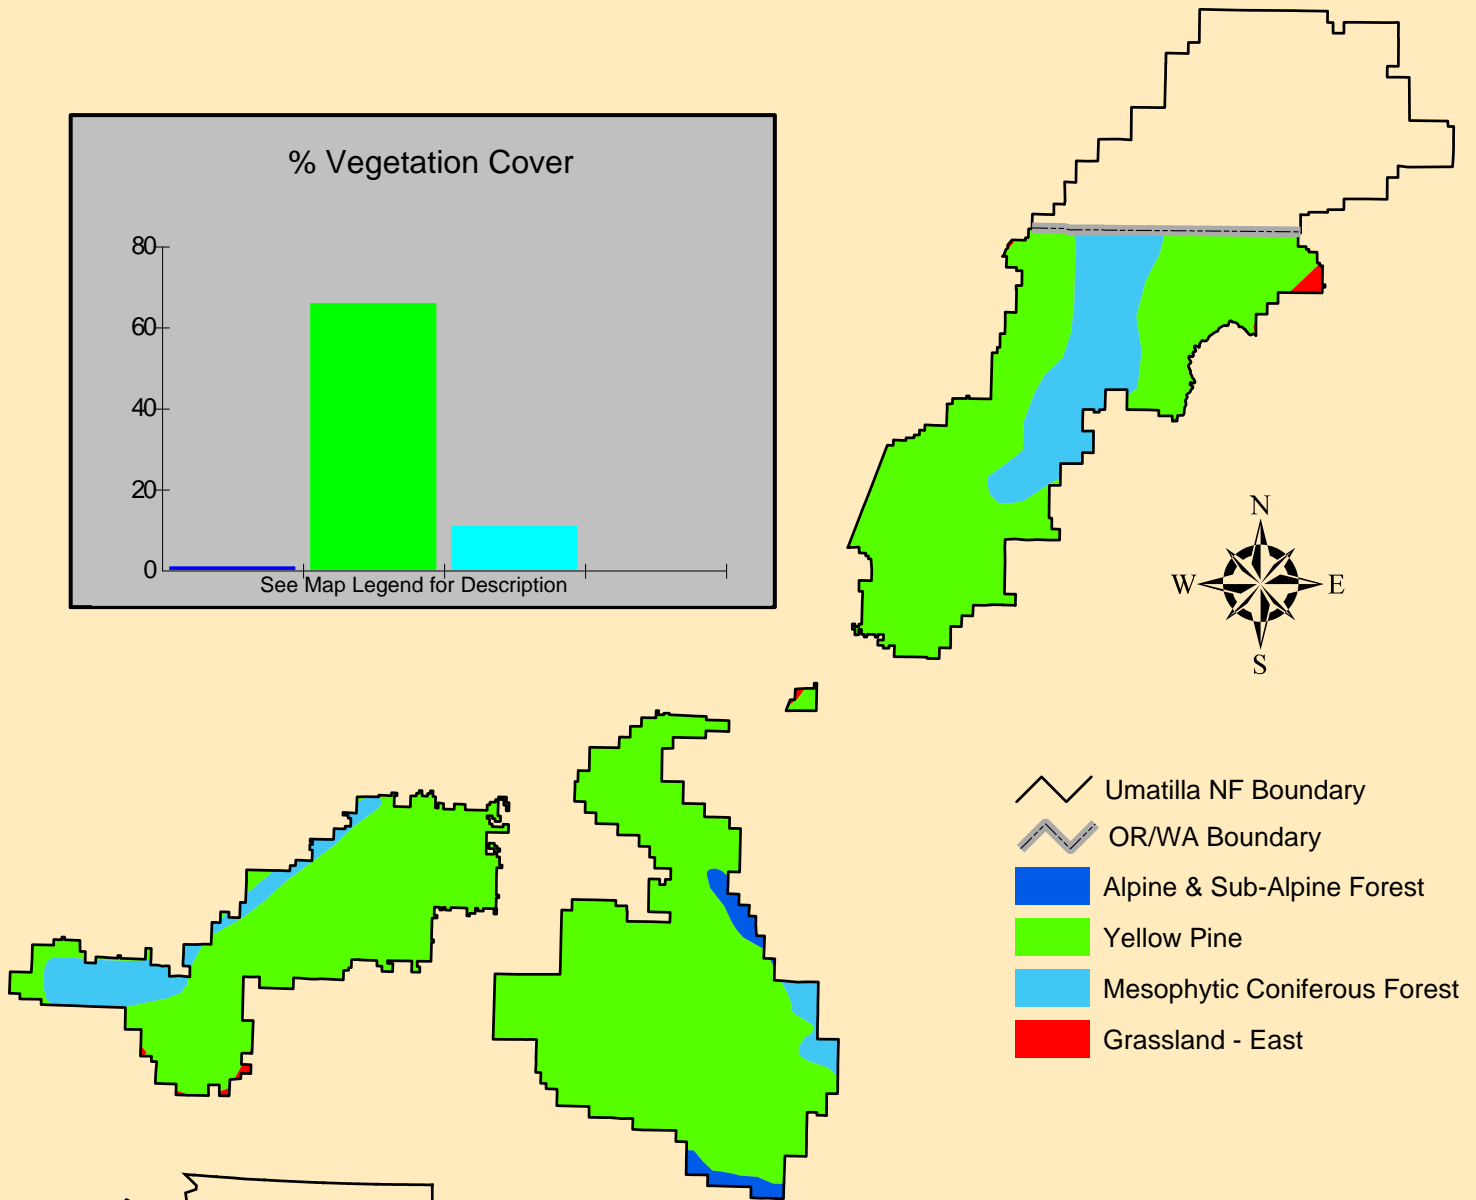

Umatilla National Forest 1915 Natural Vegetation of Oregon

-  Umatilla NF Boundary
-  OR/WA Boundary
-  Alpine & Sub-Alpine Forest
-  Yellow Pine
-  Mesophytic Coniferous Forest
-  Grassland - East

The Forest Service cannot assure the reliability or suitability of this information for any particular purpose. Original data elements were compiled from a variety of sources and may not meet National Mapping Accuracy Standards. This information may be updated, corrected, or otherwise modified without notification.