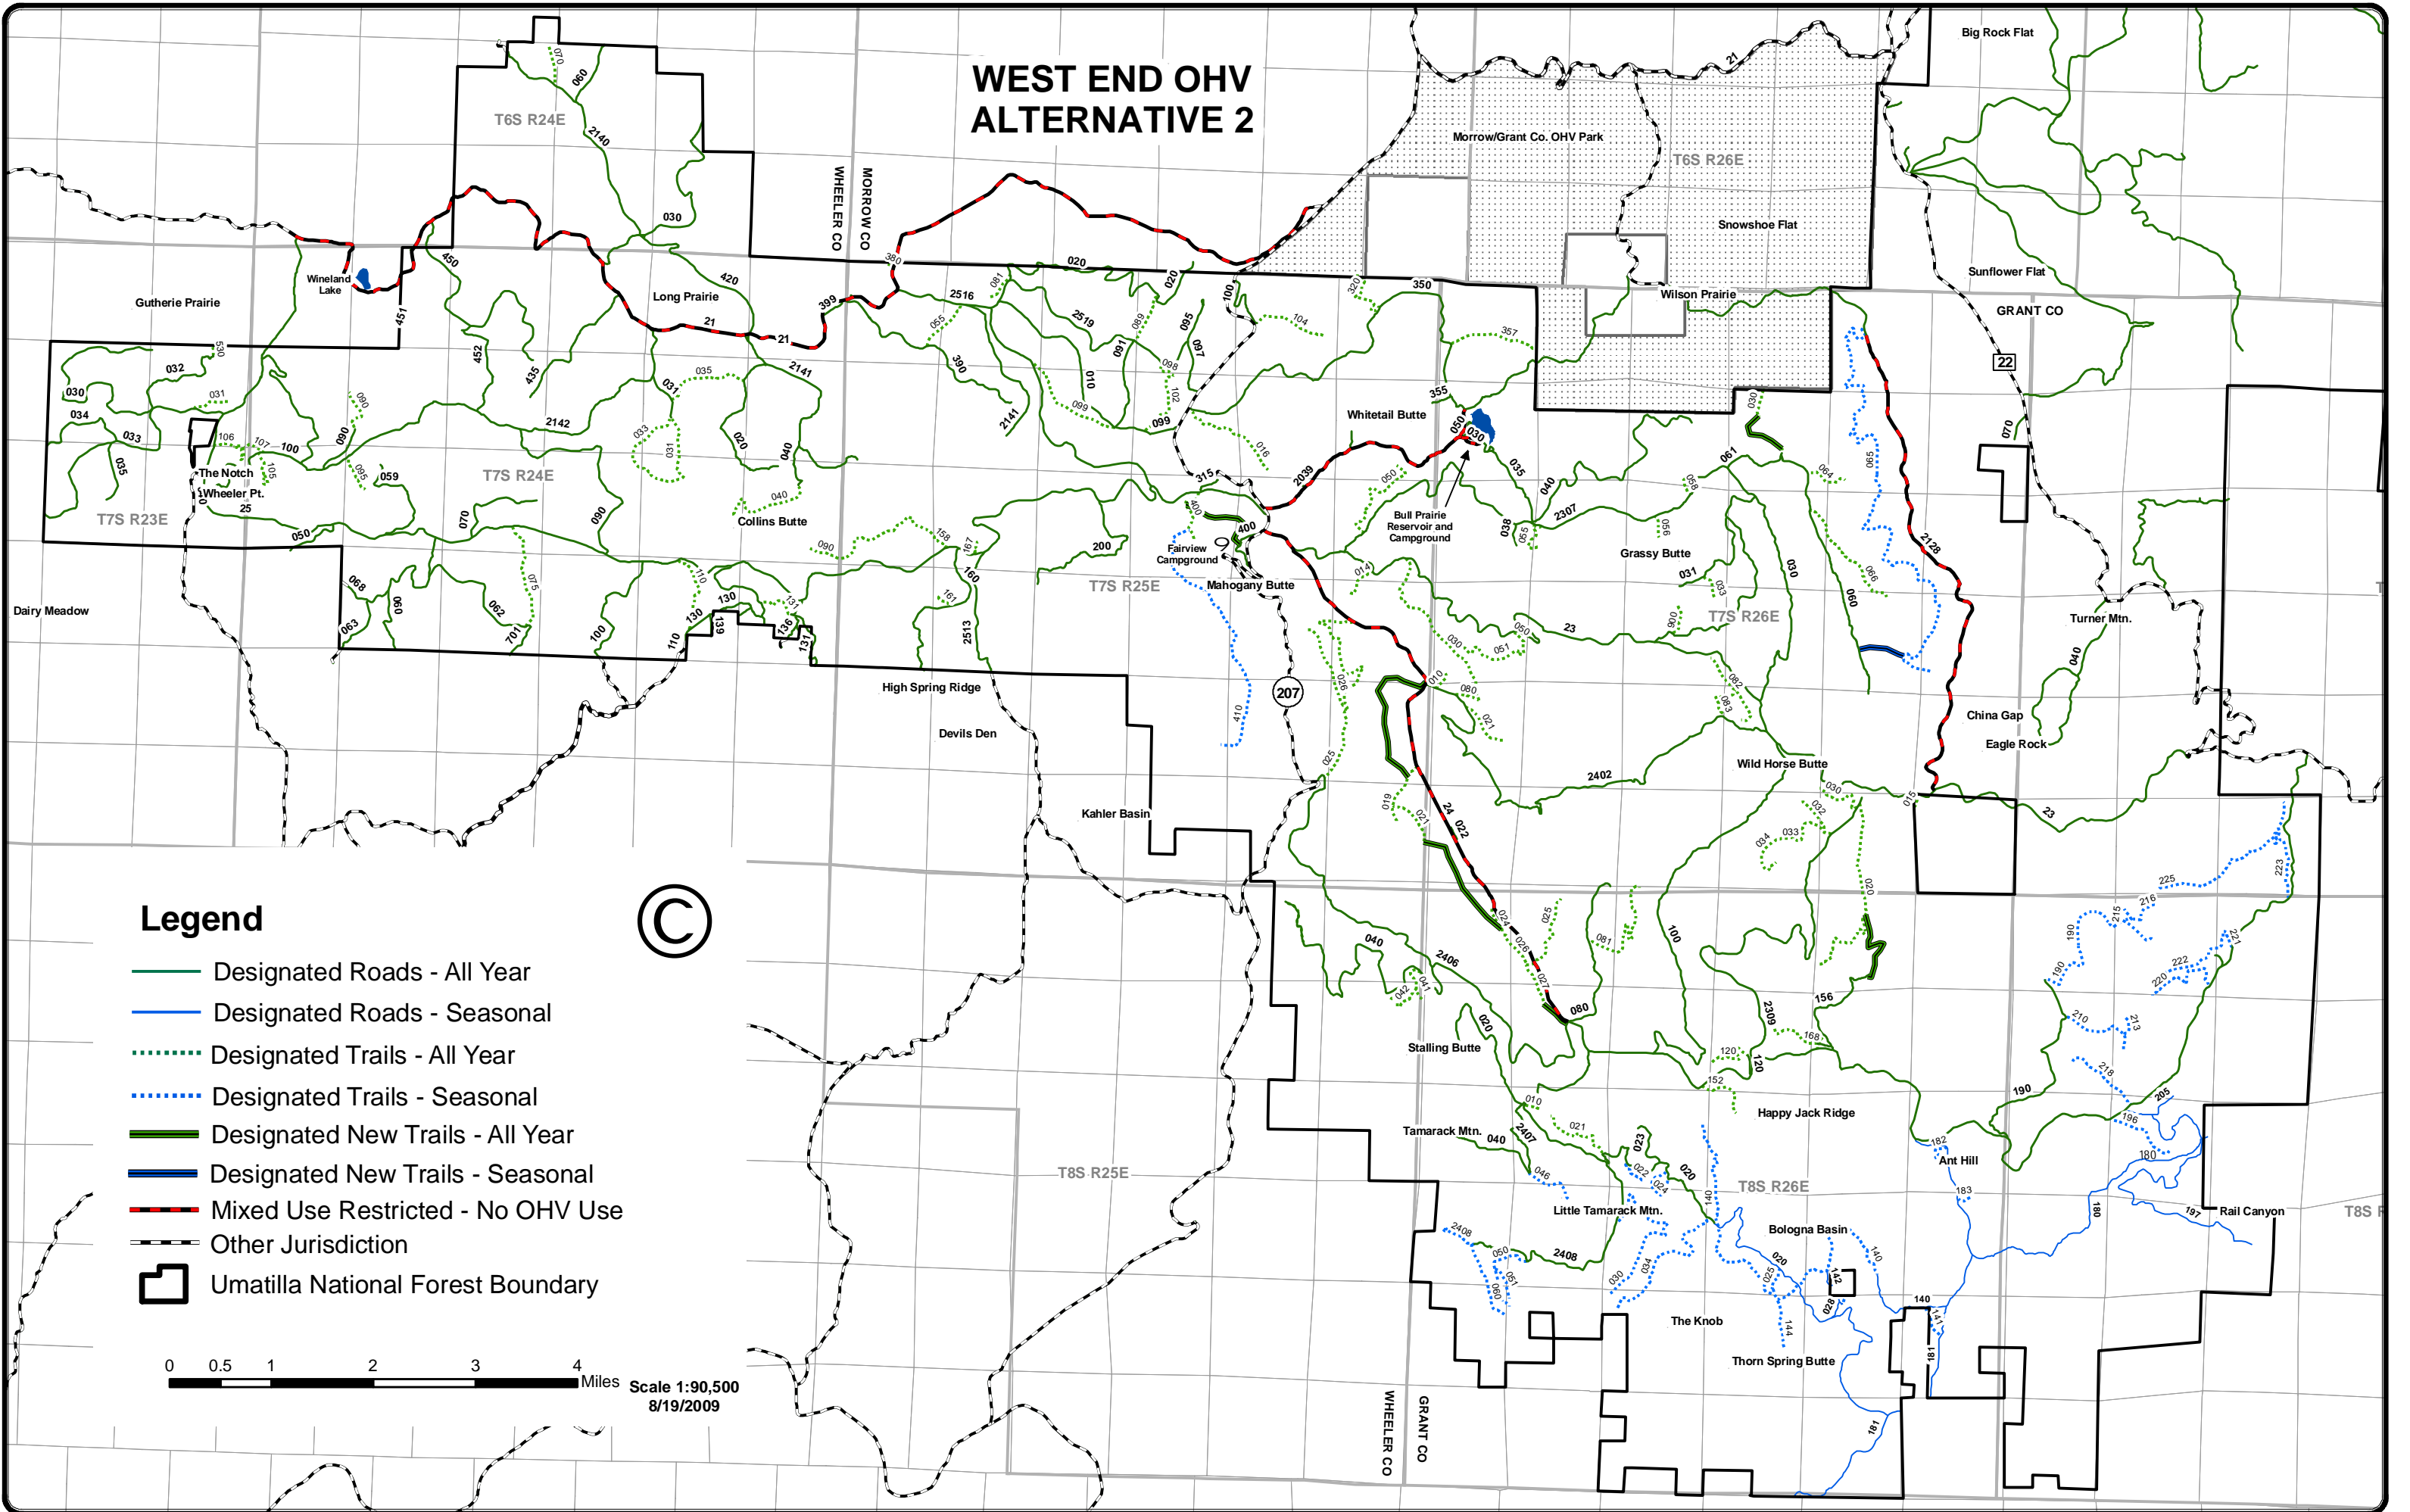

# WEST END OHV ALTERNATIVE 2

## Legend

- Designated Roads - All Year
- Designated Roads - Seasonal
- ⋯ Designated Trails - All Year
- ⋯ Designated Trails - Seasonal
- Designated New Trails - All Year
- Designated New Trails - Seasonal
- Mixed Use Restricted - No OHV Use
- Other Jurisdiction
- Umatilla National Forest Boundary

0 0.5 1 2 3 4 Miles  
 Scale 1:90,500  
 8/19/2009