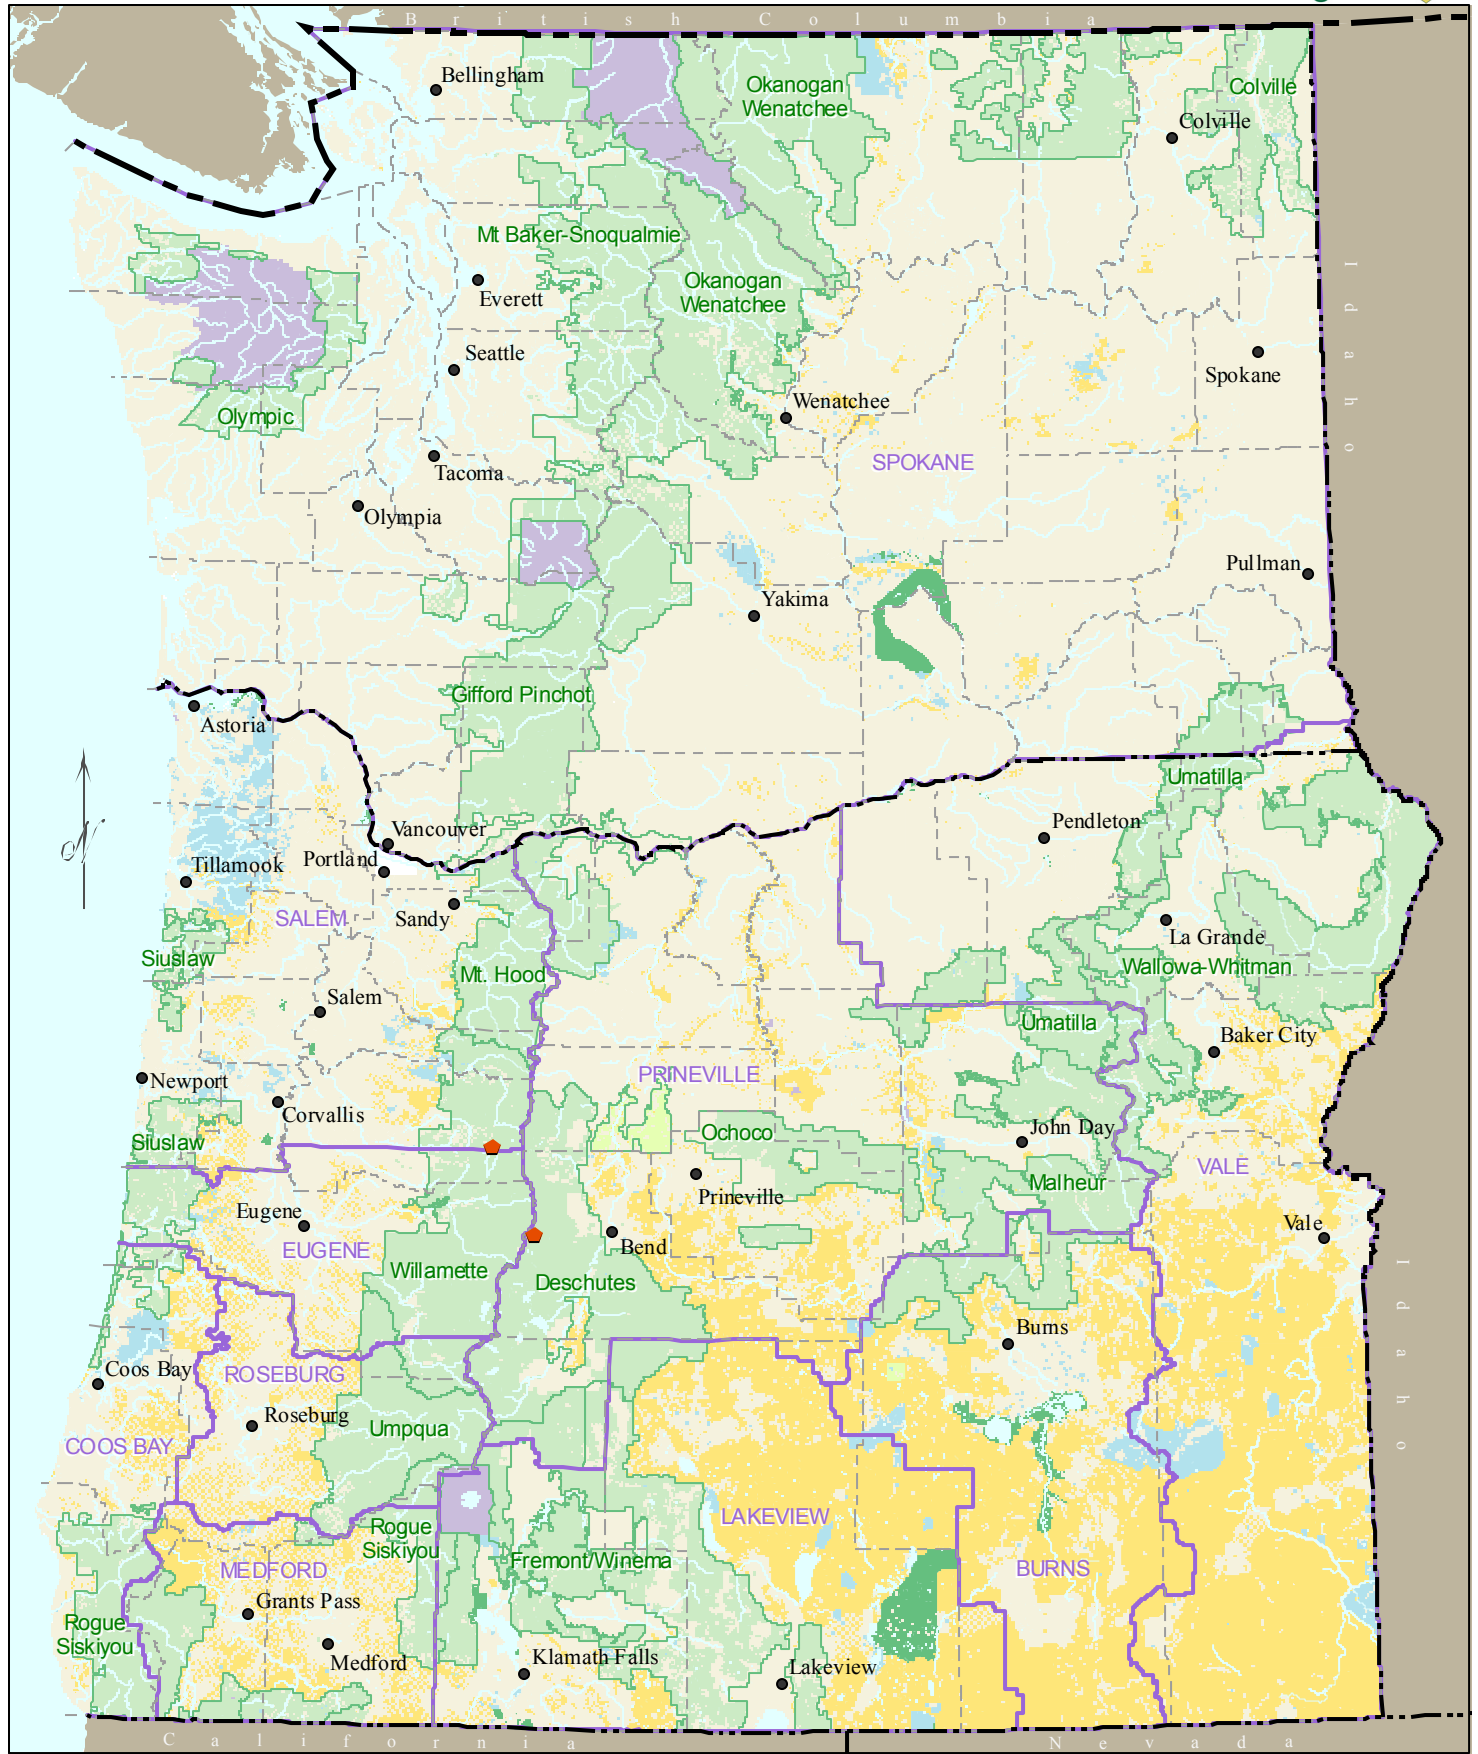

Fungus *Fevansia aurantiaca*

FEAU4

Locational Color Indicates Database Source
● ISMS (Interagency Species Management System)
● RMS - Random Multi-species Surveys (Random Grid) NONE ON THIS MAP
● All Other Locations in GeoBOB (Geographic Biotic Observations- BLM) NONE ON MAP

■ Bureau of Land Management
■ US Forest Service
■ National Grasslands
■ BLM District Boundaries
■ National Forest Boundaries

■ National Park Service
■ US Fish & Wildlife Service
■ State Lands
--- County Boundaries