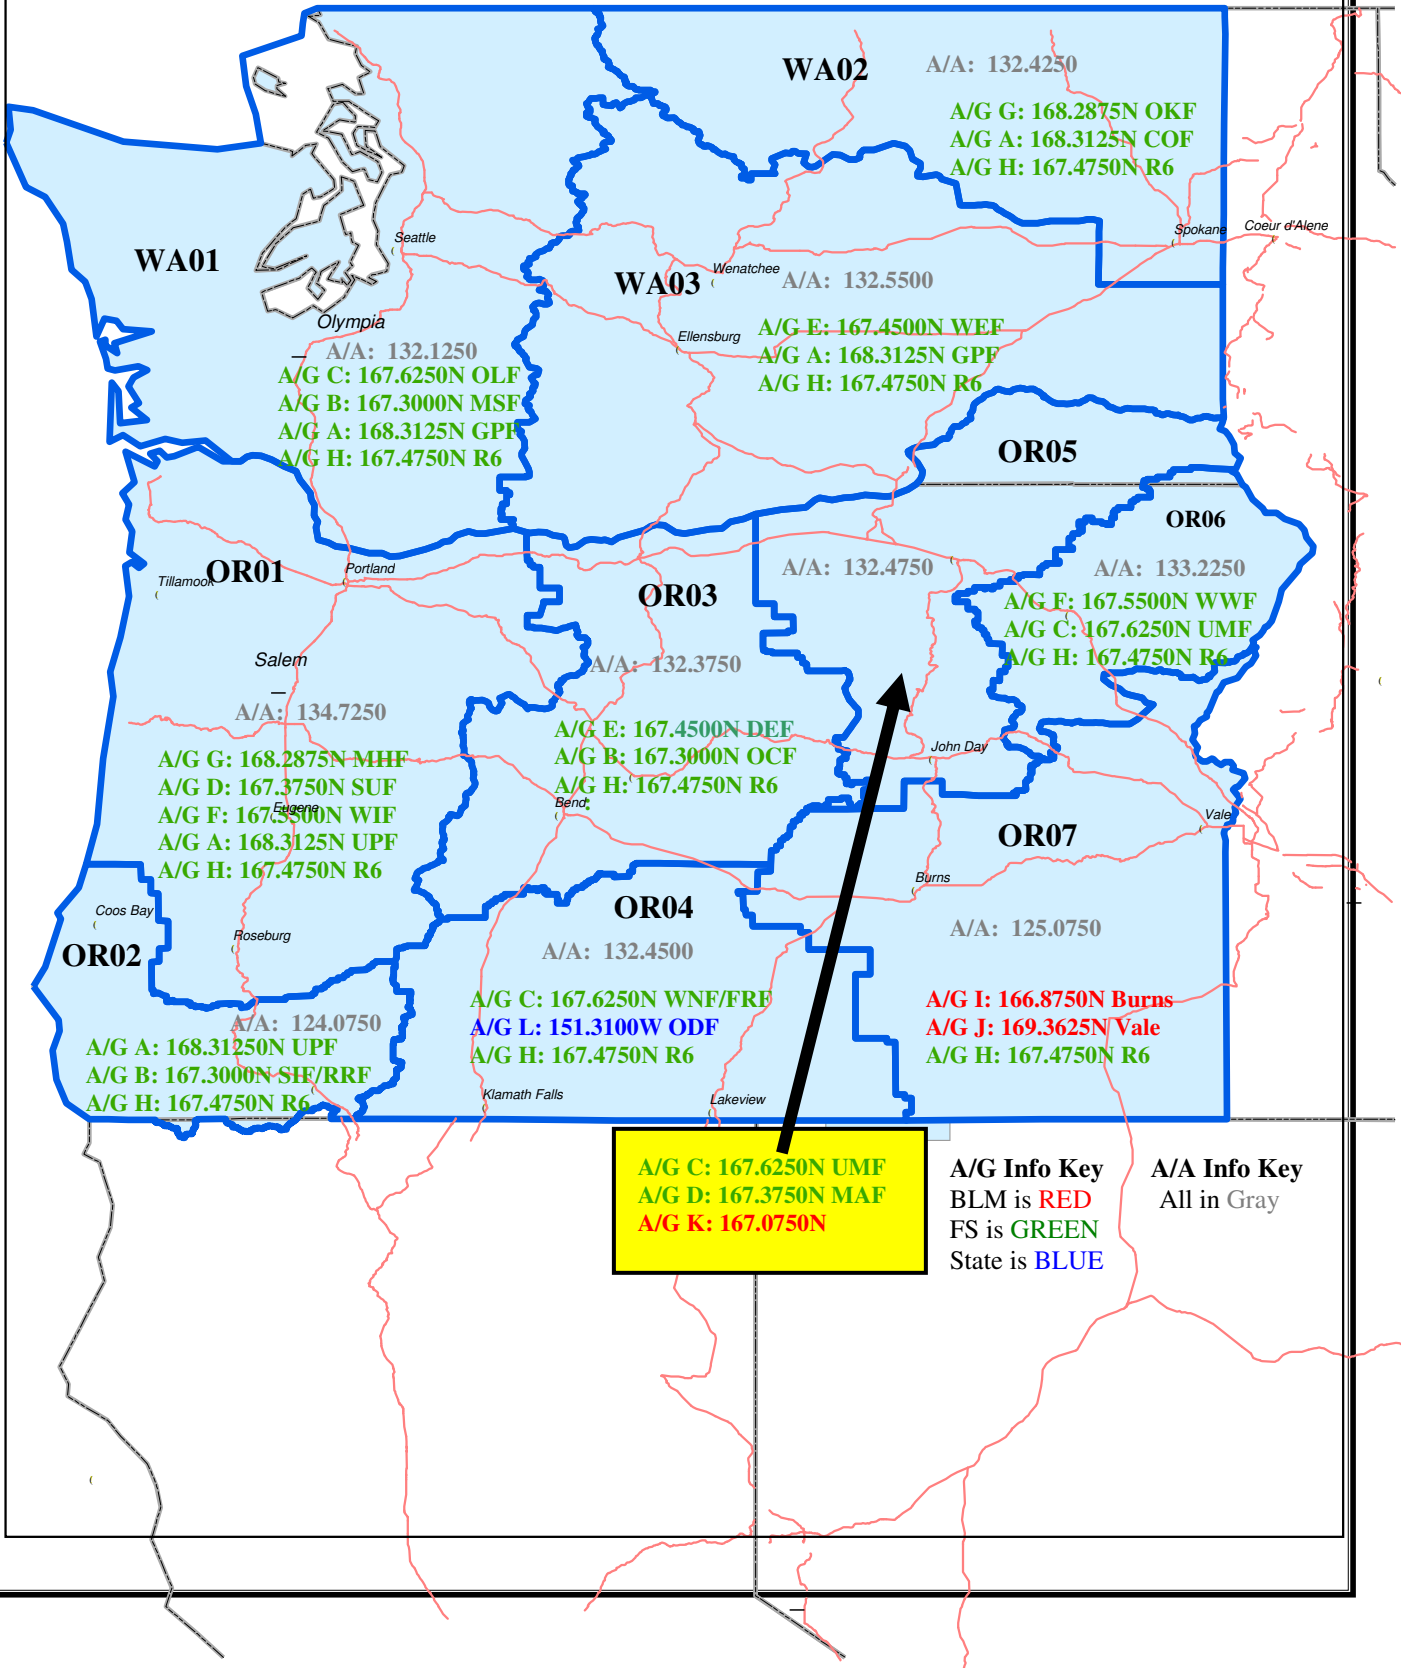

Northwest - AM & FM Frequencies 2009

v.02-05-2009

A/G C: 167.6250N UMF
 A/G D: 167.3750N MAF
 A/G K: 167.0750N

A/G Info Key
 BLM is RED
 FS is GREEN
 State is BLUE

A/A Info Key
 All in Gray