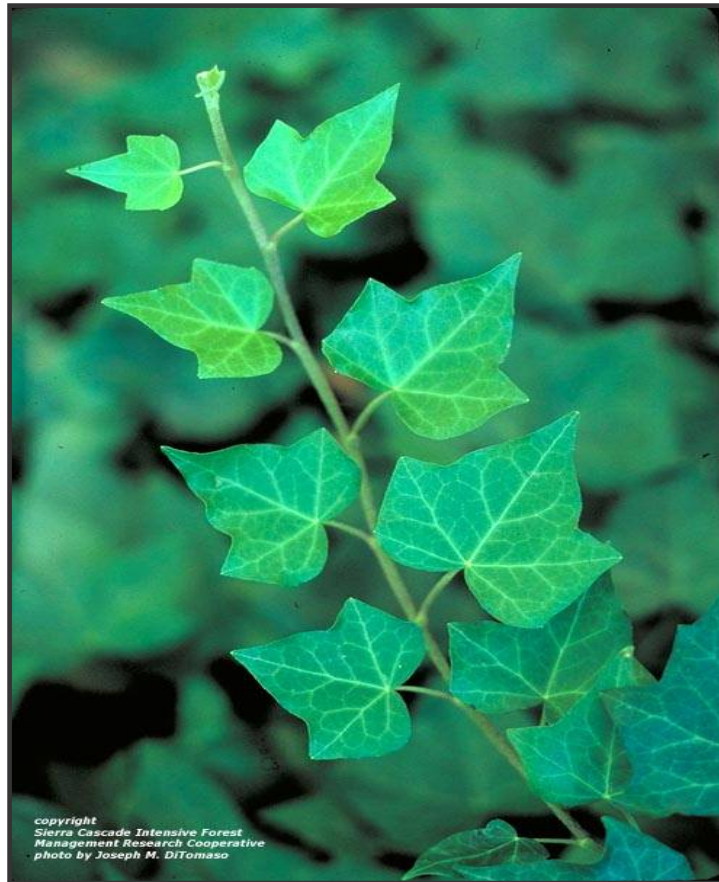

APPENDIX G

Beyond Prevention: Site-Specific Invasive Plant Treatment Project

Clallam, Grays Harbor, Jefferson, and
Mason Counties in the State of Washington

Olympic National Forest Prevention Guidelines

English Ivy, An Invasive Target Species