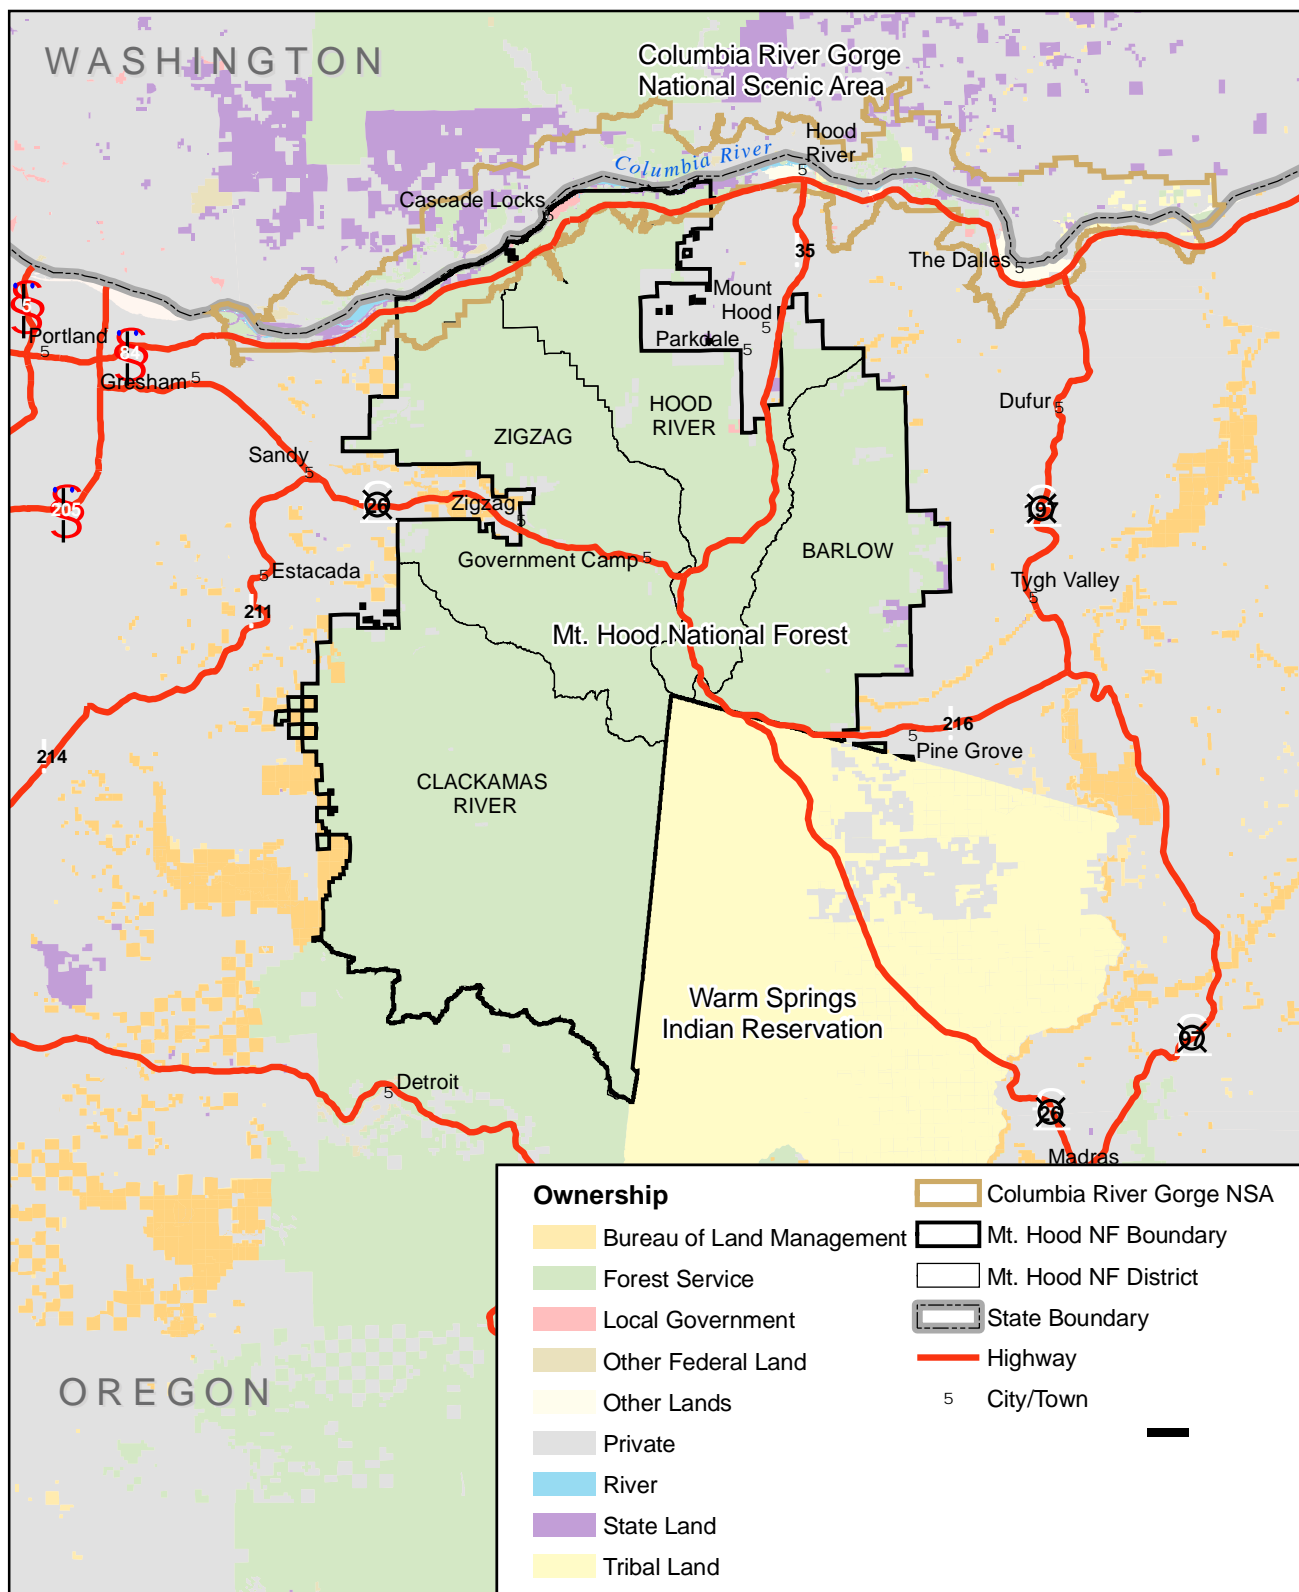

Vicinity

This GIS product was compiled from various sources and may be corrected, updated, modified, or replaced at any time. For more information contact: Mt. Hood National Forest Supervisor's Office, 16400 Champion Way, Sandy, OR 97055. The USDA is an equal opportunity provider and employer.