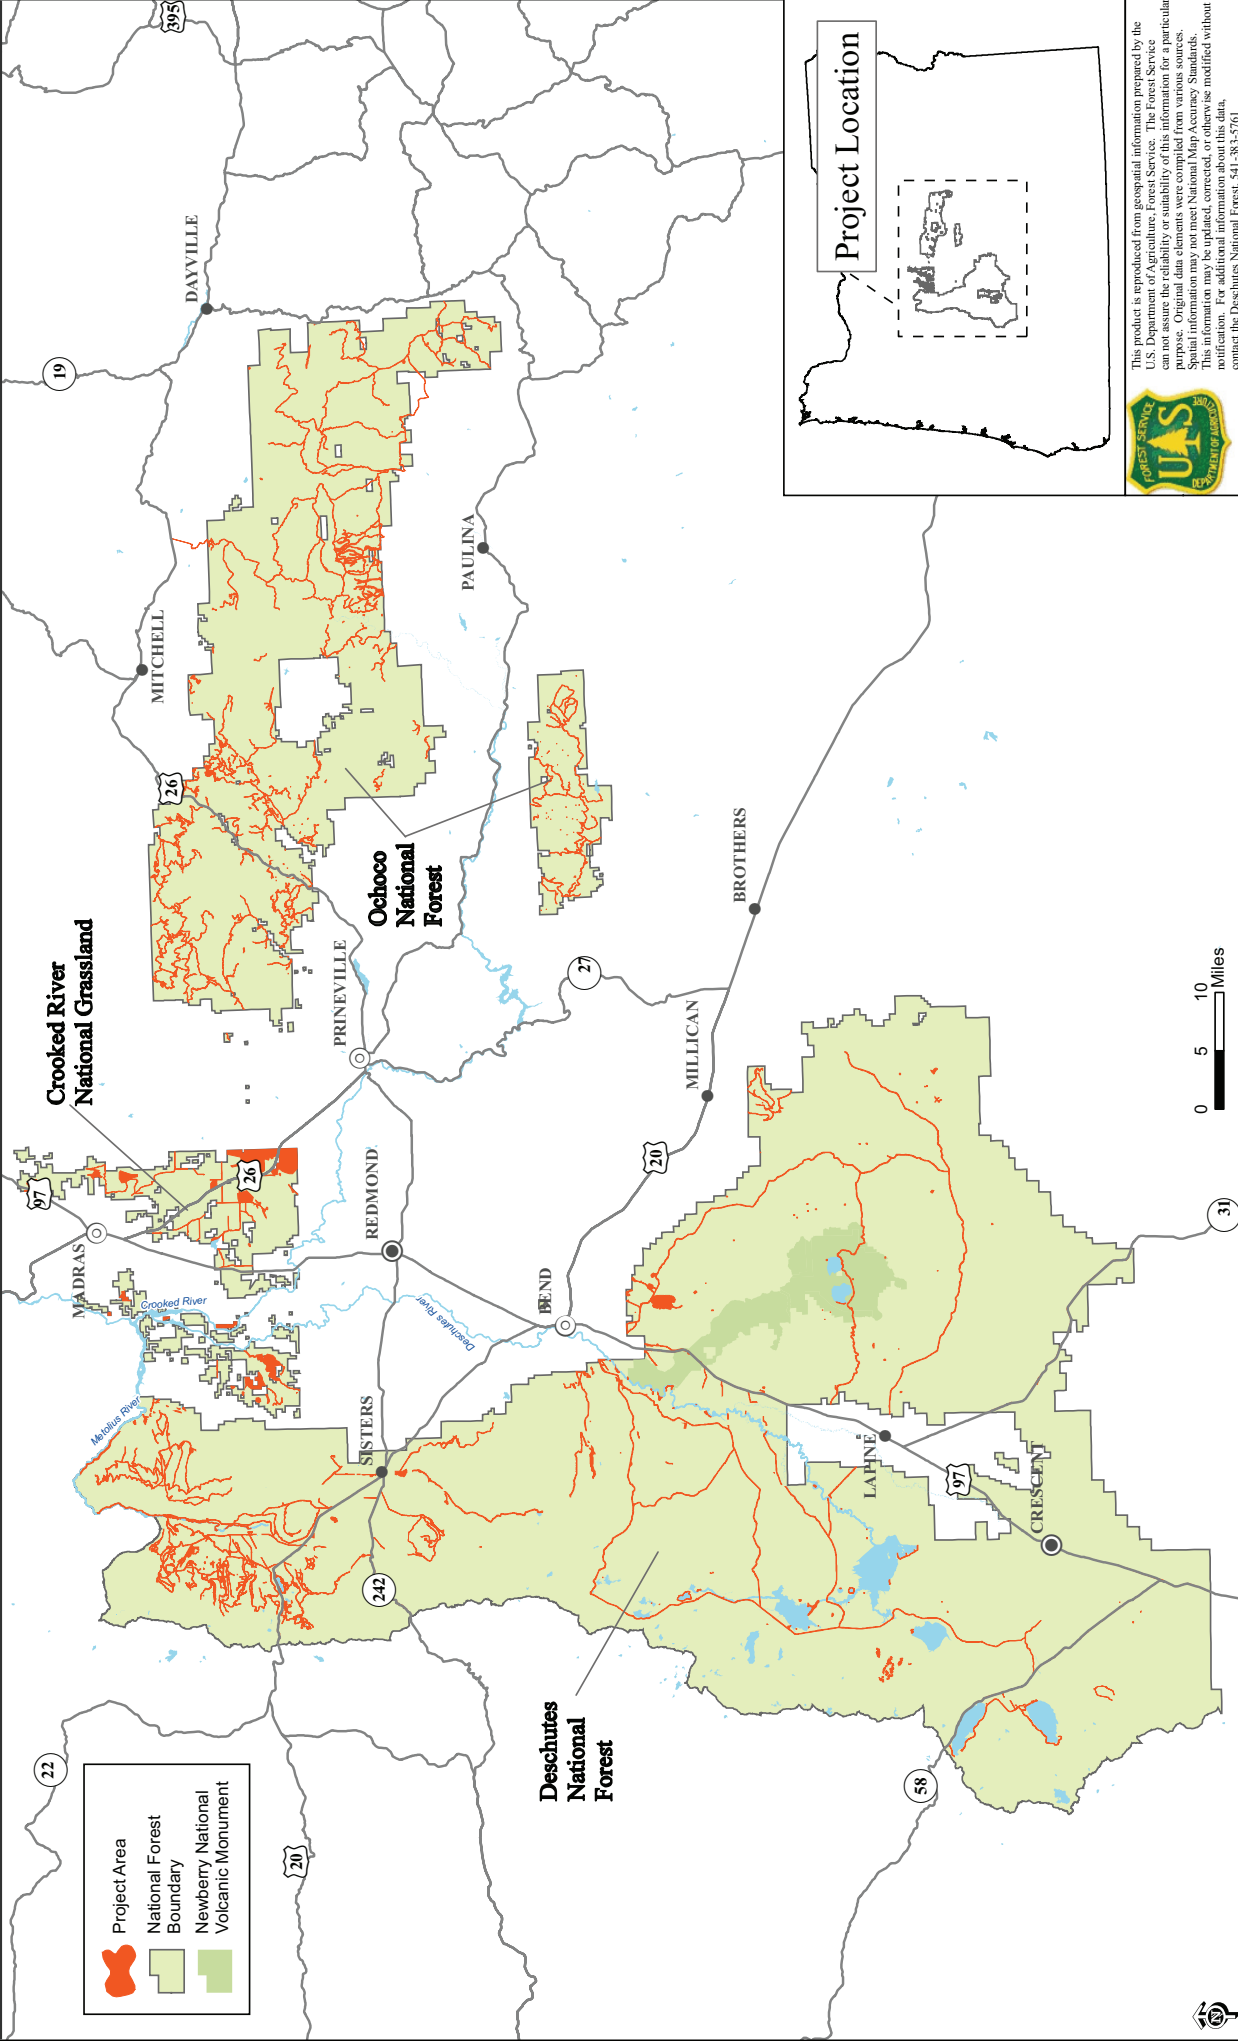

Invasive Plants EIS for the Deschutes/Ochoco National Forest & Crooked River National Grassland - Overview Map

2/21/2006