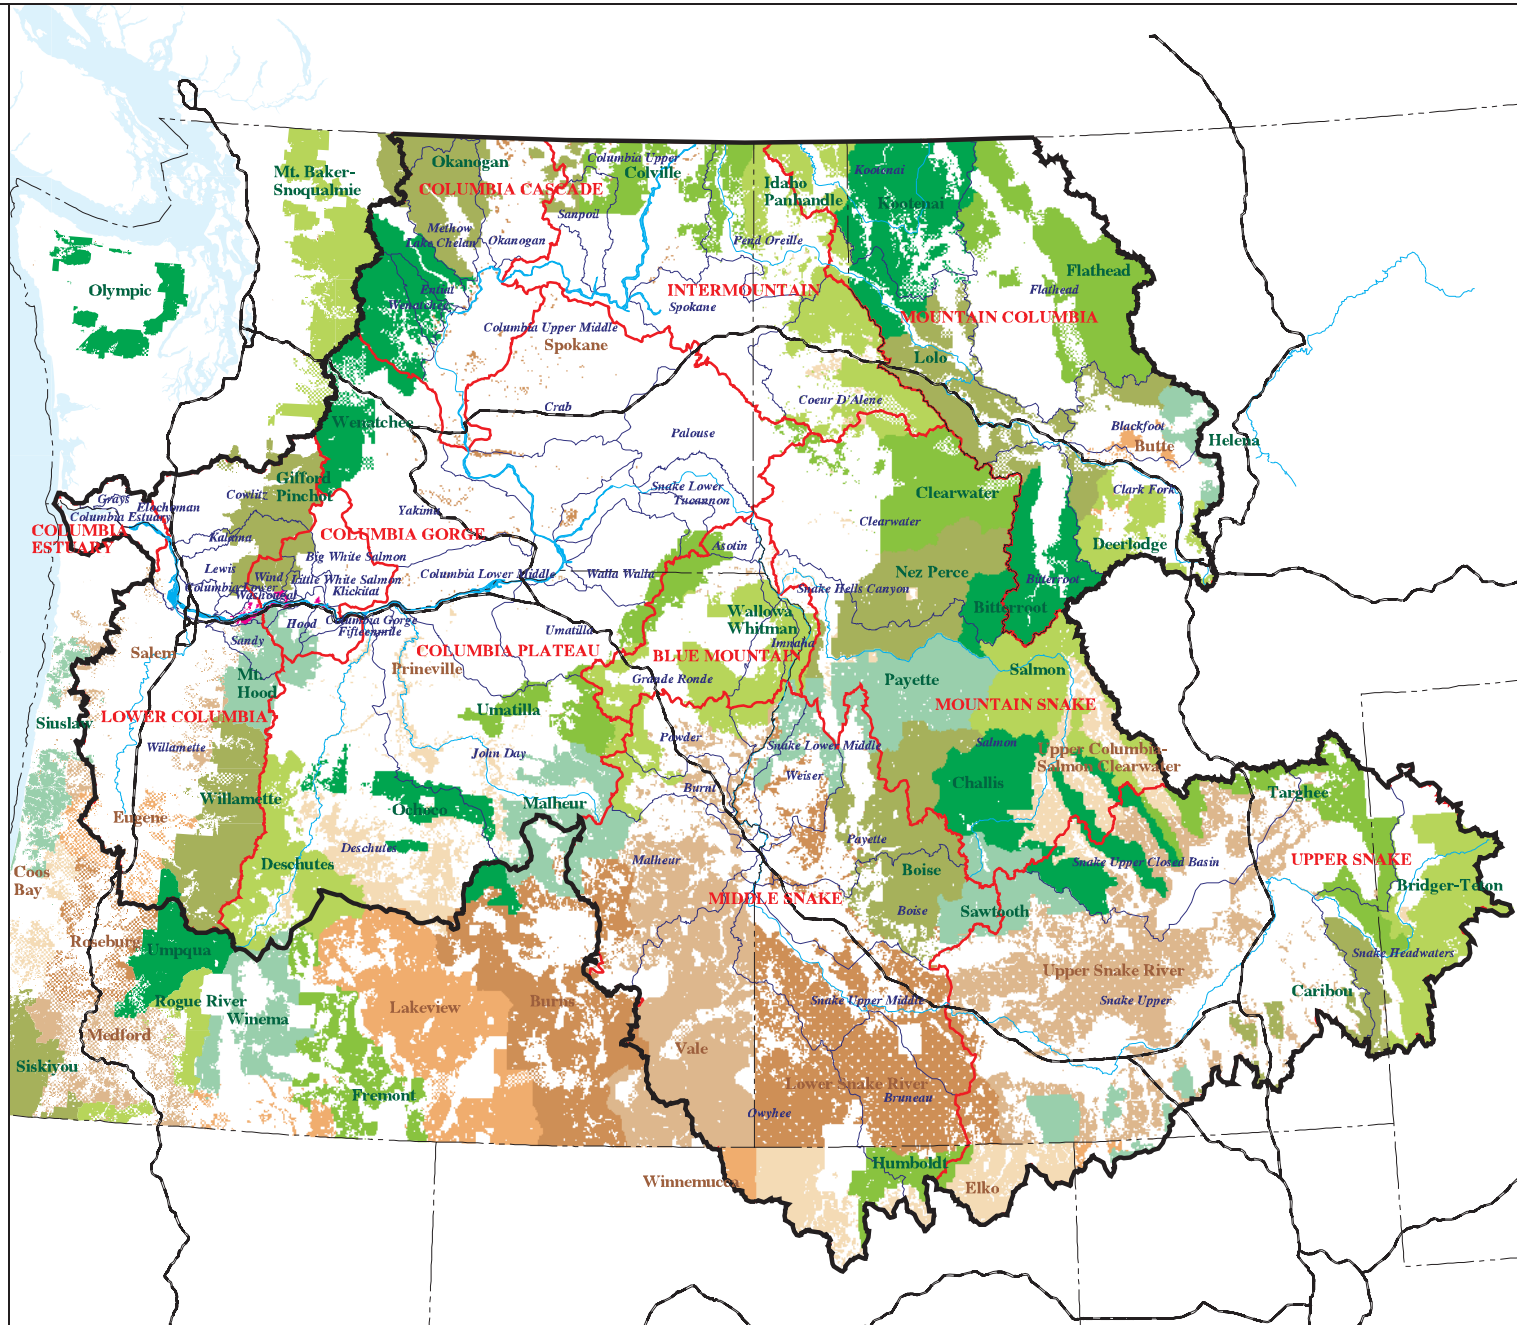

Columbia River Basin Fish and Wildlife Program Provinces and Subbasins

LEGEND

U.S.D.A. Forests

B.L.M. Administered Lands (Districts)

Columbia River Gorge National Scenic Area

Ocean

Fish and Wildlife Program Subbasins

Fish and Wildlife Program Ecological Provinces

Major Rivers

Major Roads

State Boundaries

Columbia River Basin Boundary

02-NOV-2001

ICBEMP