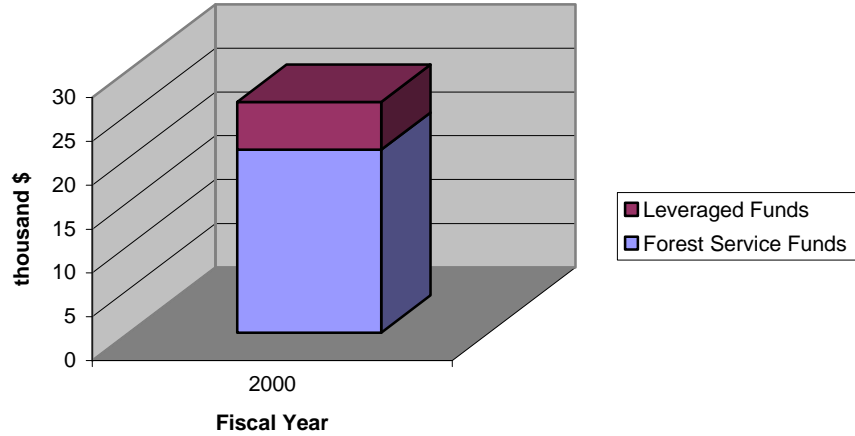

Economic Action Programs Lincoln County, Washington

Lincoln County is a nonmetropolitan county in eastern Washington.

Recipient	Project Name	Federal ID	Funds		
			USFS	Leveraged	Total
Planning and Technical Assistance					
Town of Almira	Community Action Plan	WARD-00-001	\$20,852	\$5,459	\$26,311