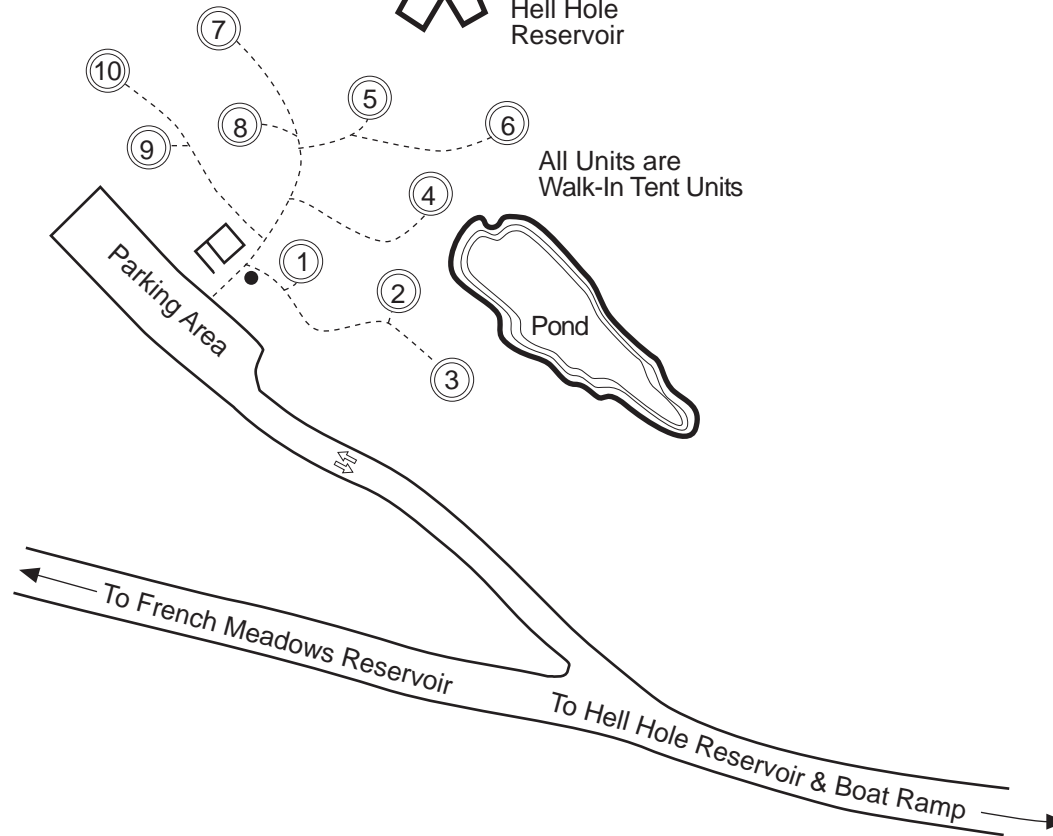

Vault or Flush Toilets	Dump Station Nearby	Showers	Piped Water	Hook-ups	Picnic Tables	Grills	Fire Rings
Vault	No	No	Yes	No	Yes	No	Yes

Activities/Facilities Within 5 Miles

- ◆ Swimming
- ◆ Fishing
- ◆ Picnicking
- ◆ Boating
- ◆ Boat launch at Hell Hole Reservoir

Centennial 1910 - 2010 "100 Years Of Discovering Forest Treasures"

Location Map

Hell Hole Campground

Georgetown Ranger District
Eldorado National Forest

Campsite Accessibility Level
For People with Disabilities

- 27** Easy Access
- 7** Moderate Access
- 2** Difficult Access
- 32** Not Accessible

Overlook of
Hell Hole
Reservoir

LEGEND

- 2** Camp Unit
-  Toilet (vault)
-  Faucet Unit
- No Trailers