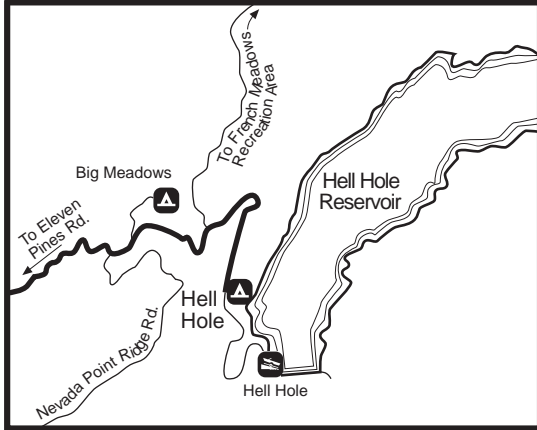

Location Map

Hell Hole Campground

Georgetown Ranger District
Eldorado National Forest

Campsite Accessibility Level
For People with Disabilities

- **27** Easy Access
- **7** Moderate Access
- **2** Difficult Access
- **32** Not Accessible

Overlook of
Hell Hole
Reservoir