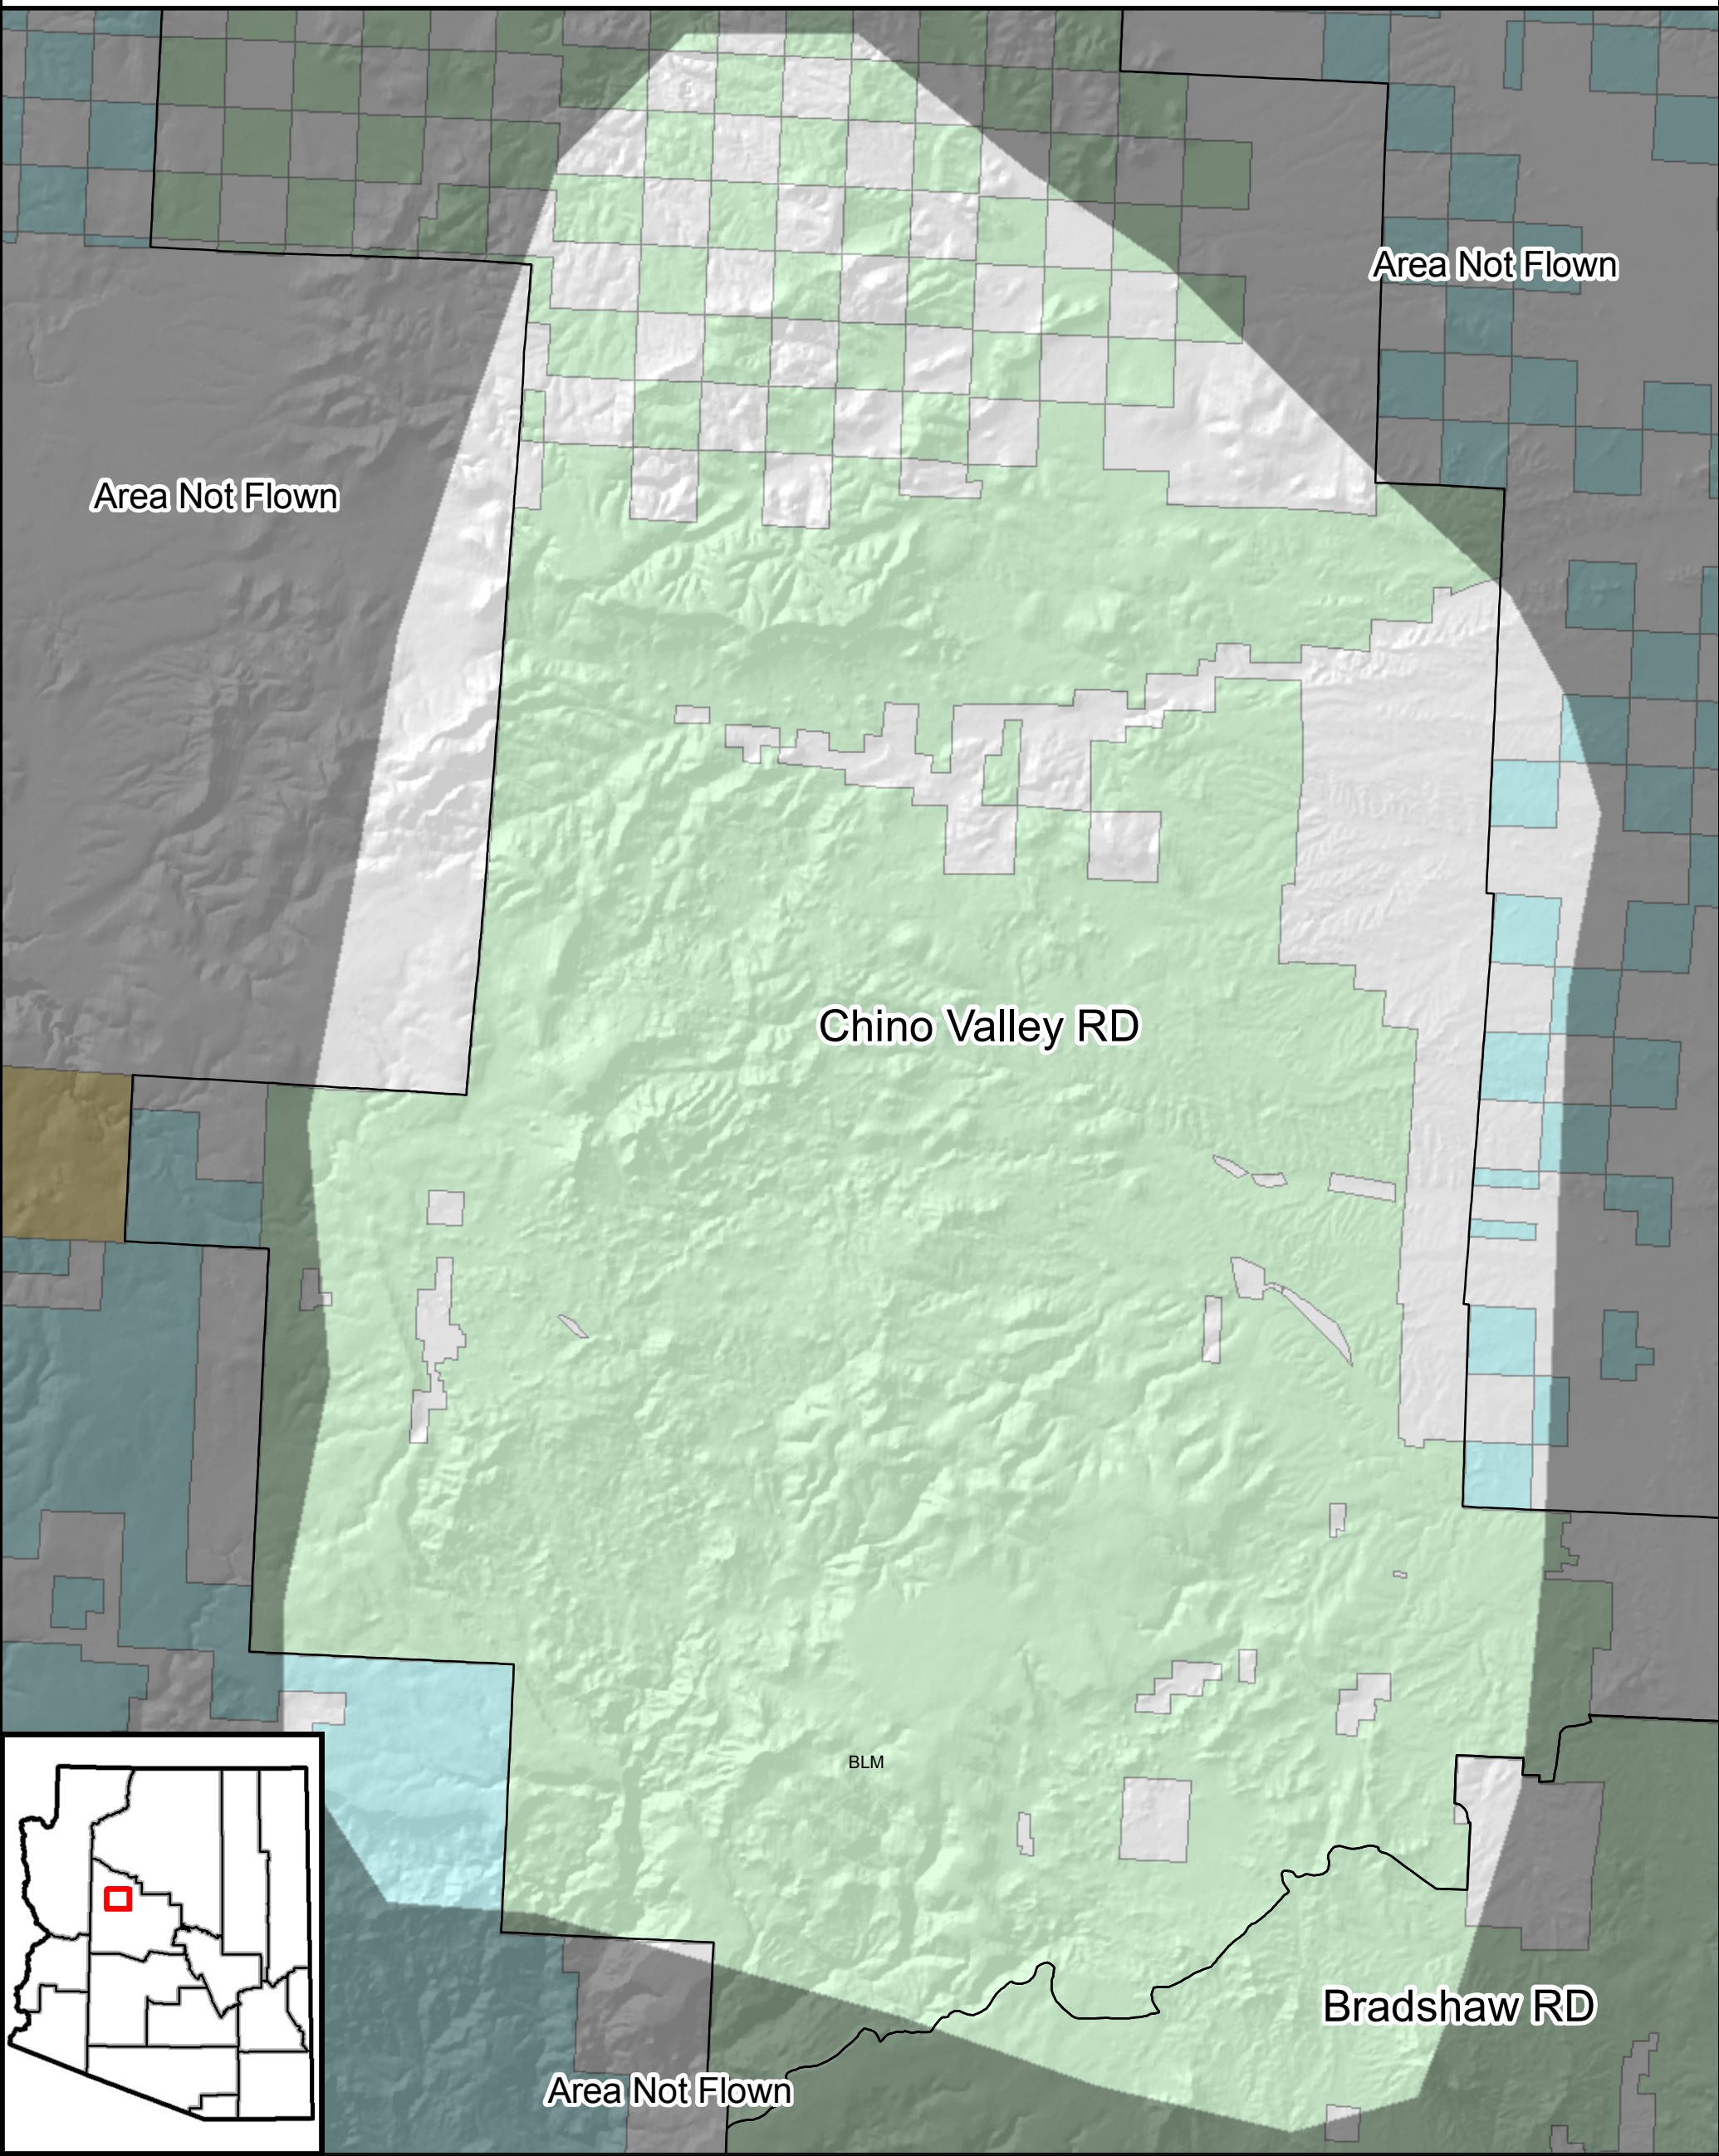

## Prescott National Forest - Chino Valley Ranger District

<p><b>Ownership</b></p> <ul style="list-style-type: none"> <li><span style="display: inline-block; width: 15px; height: 10px; background-color: #f0e68c; border: 1px solid black;"></span> Bureau of Land Management</li> <li><span style="display: inline-block; width: 15px; height: 10px; background-color: #fff2cc; border: 1px solid black;"></span> Bureau of Reclamation</li> <li><span style="display: inline-block; width: 15px; height: 10px; background-color: #cfe2f3; border: 1px solid black;"></span> County</li> <li><span style="display: inline-block; width: 15px; height: 10px; background-color: #d9ead3; border: 1px solid black;"></span> Tribal Land</li> <li><span style="display: inline-block; width: 15px; height: 10px; background-color: #fce4d6; border: 1px solid black;"></span> State</li> <li><span style="display: inline-block; width: 15px; height: 10px; background-color: #f4cccc; border: 1px solid black;"></span> Military</li> <li><span style="display: inline-block; width: 15px; height: 10px; background-color: #e6e6fa; border: 1px solid black;"></span> National Park Service</li> <li><span style="display: inline-block; width: 15px; height: 10px; background-color: #f0f0f0; border: 1px solid black;"></span> Other</li> <li><span style="display: inline-block; width: 15px; height: 10px; background-color: #ffffff; border: 1px solid black;"></span> Private</li> <li><span style="display: inline-block; width: 15px; height: 10px; background-color: #c8e6c9; border: 1px solid black;"></span> US Forest Service</li> <li><span style="display: inline-block; width: 15px; height: 10px; background-color: #e0f2f1; border: 1px solid black;"></span> US Fish &amp; Wildlife Service</li> </ul>	<p><b>Mortality</b></p> <ul style="list-style-type: none"> <li><span style="display: inline-block; width: 15px; height: 10px; background-color: #ff0000; border: 1px solid black;"></span> Roundheaded Pine Beetle</li> <li><span style="display: inline-block; width: 15px; height: 10px; background-color: #ff8c00; border: 1px solid black;"></span> Western Pine Beetle</li> <li><span style="display: inline-block; width: 15px; height: 10px; background-color: #008000; border: 1px solid black;"></span> Doug-fir Beetle</li> <li><span style="display: inline-block; width: 15px; height: 10px; background-color: #0000ff; border: 1px solid black;"></span> Spruce Beetle</li> <li><span style="display: inline-block; width: 15px; height: 10px; background-color: #ff00ff; border: 1px solid black;"></span> Western Balsam Bark Beetle</li> <li><span style="display: inline-block; width: 15px; height: 10px; background-color: #800080; border: 1px solid black;"></span> Pinyon Ips</li> <li><span style="display: inline-block; width: 15px; height: 10px; background-color: #ffcc99; border: 1px solid black;"></span> Ips Engraver</li> <li><span style="display: inline-block; width: 15px; height: 10px; background-color: #996633; border: 1px solid black;"></span> Fir Engraver</li> <li><span style="display: inline-block; width: 15px; height: 10px; background-color: #92d050; border: 1px solid black;"></span> Aspen Mortality</li> </ul>	<p><b>Defoliation</b></p> <ul style="list-style-type: none"> <li><span style="display: inline-block; width: 15px; height: 10px; background: repeating-linear-gradient(45deg, transparent, transparent 2px, black 2px, black 4px); border: 1px solid black;"></span> Unknown Defoliator (Heavy)</li> <li><span style="display: inline-block; width: 15px; height: 10px; background: repeating-linear-gradient(45deg, transparent, transparent 1px, black 1px, black 2px); border: 1px solid black;"></span> Unknown Defoliator (Light)</li> <li><span style="display: inline-block; width: 15px; height: 10px; background: repeating-linear-gradient(-45deg, transparent, transparent 2px, black 2px, black 4px); border: 1px solid black;"></span> Western Spruce Budworm (Light)</li> <li><span style="display: inline-block; width: 15px; height: 10px; background: repeating-linear-gradient(-45deg, transparent, transparent 1px, black 1px, black 2px); border: 1px solid black;"></span> Western Spruce Budworm (Heavy)</li> <li><span style="display: inline-block; width: 15px; height: 10px; background: repeating-linear-gradient(90deg, transparent, transparent 2px, black 2px, black 4px); border: 1px solid black;"></span> Pine Sawfly (Heavy)</li> <li><span style="display: inline-block; width: 15px; height: 10px; background: repeating-linear-gradient(90deg, transparent, transparent 1px, black 1px, black 2px); border: 1px solid black;"></span> Pine Sawfly (Light)</li> <li><span style="display: inline-block; width: 15px; height: 10px; background: repeating-linear-gradient(-90deg, transparent, transparent 2px, black 2px, black 4px); border: 1px solid black;"></span> Nepytia janetae (Light)</li> <li><span style="display: inline-block; width: 15px; height: 10px; background: repeating-linear-gradient(-90deg, transparent, transparent 1px, black 1px, black 2px); border: 1px solid black;"></span> Nepytia janetae (Heavy)</li> <li><span style="display: inline-block; width: 15px; height: 10px; background: repeating-linear-gradient(0deg, transparent, transparent 2px, black 2px, black 4px); border: 1px solid black;"></span> Aspen Defoliation (Heavy)</li> <li><span style="display: inline-block; width: 15px; height: 10px; background: repeating-linear-gradient(0deg, transparent, transparent 1px, black 1px, black 2px); border: 1px solid black;"></span> Aspen Defoliation (Light)</li> </ul>	<p><b>Other</b></p> <ul style="list-style-type: none"> <li><span style="display: inline-block; width: 15px; height: 10px; background-color: #ffff00; border: 1px solid black;"></span> Foliage Discoloration (Light)</li> <li><span style="display: inline-block; width: 15px; height: 10px; background-color: #ffcccc; border: 1px solid black;"></span> Needlecast (Light)</li> <li><span style="display: inline-block; width: 15px; height: 10px; background-color: #cccccc; border: 1px solid black;"></span> Fire</li> </ul> <p><b>Other Features</b></p> <ul style="list-style-type: none"> <li><span style="display: inline-block; width: 15px; border-bottom: 2px solid black;"></span> Major Roads</li> <li><span style="display: inline-block; width: 15px; height: 10px; background-color: #808080; border: 1px solid black;"></span> Area Not Flown</li> <li><span style="display: inline-block; width: 15px; border: 1px solid black;"></span> County</li> </ul>	<p>Mapped produced by Forest Health Staff Arizona Zone - Date UTM Zone 12, North American Datum 1983</p> <p>1: 150,000</p> <p>0 0.45 0.9 1.8 2.7 3.6 Miles</p> <p>Forest Health Protection (FHP) and the Arizona State Forestry Division strive to maintain an accurate Aerial Detection Survey (ADS) Dataset, but due to the conditions under which the data are collected, FHP and its partners shall not be held responsible for missing or inaccurate data. ADS data are not intended to replace more specific information. An accuracy assessment has not been done for this dataset; however, ground checks are completed in accordance with local and national guidelines: <a href="http://www.fs.fed.us/foresthealth/aviation/qualityassurance.shtml">http://www.fs.fed.us/foresthealth/aviation/qualityassurance.shtml</a>. Maps and data may be updated without notice. Please cite "USDA Forest Service, Forest Health Protection and Arizona State Forestry Division" as the source of these data in maps and publications.</p>
--	---	--	---	---