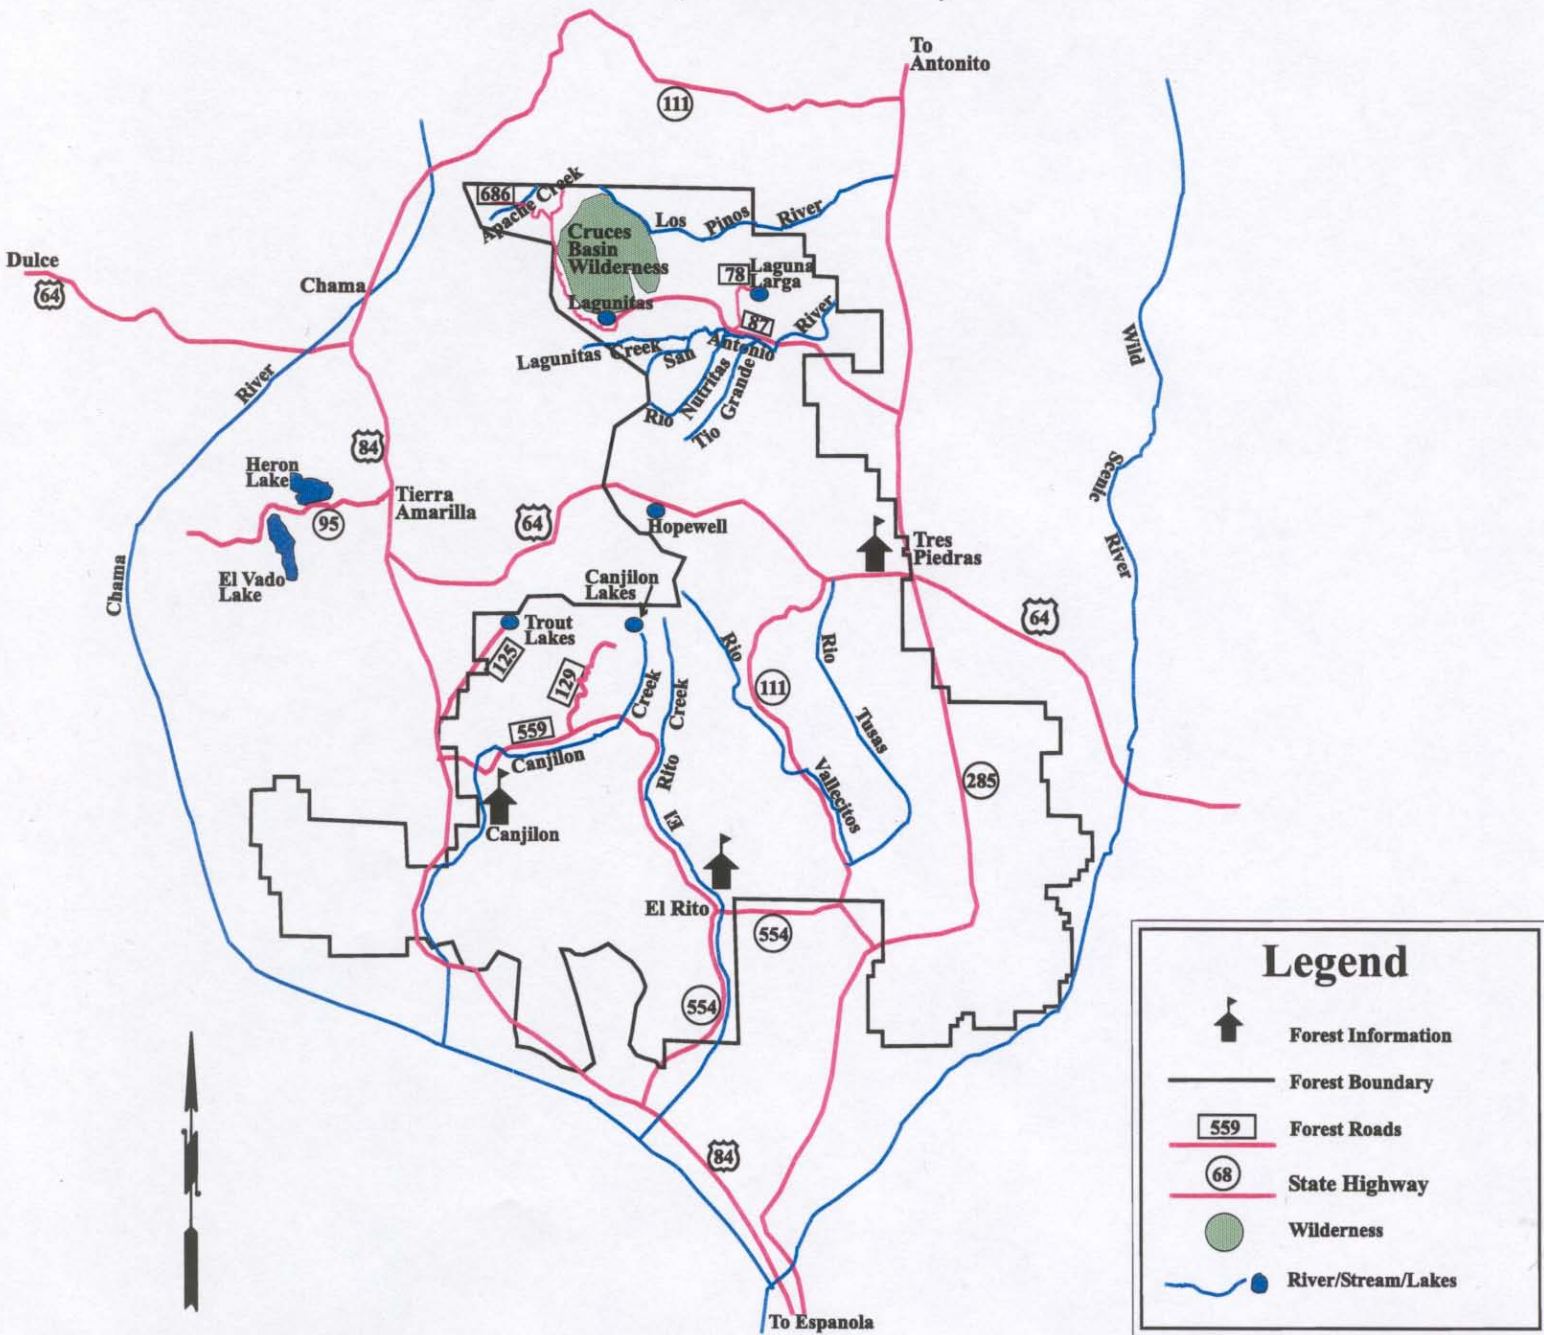

Carson National Forest (West Side)

Legend

-  Forest Information
-  Forest Boundary
-  Forest Roads
-  State Highway
-  Wilderness
-  River/Stream/Lakes