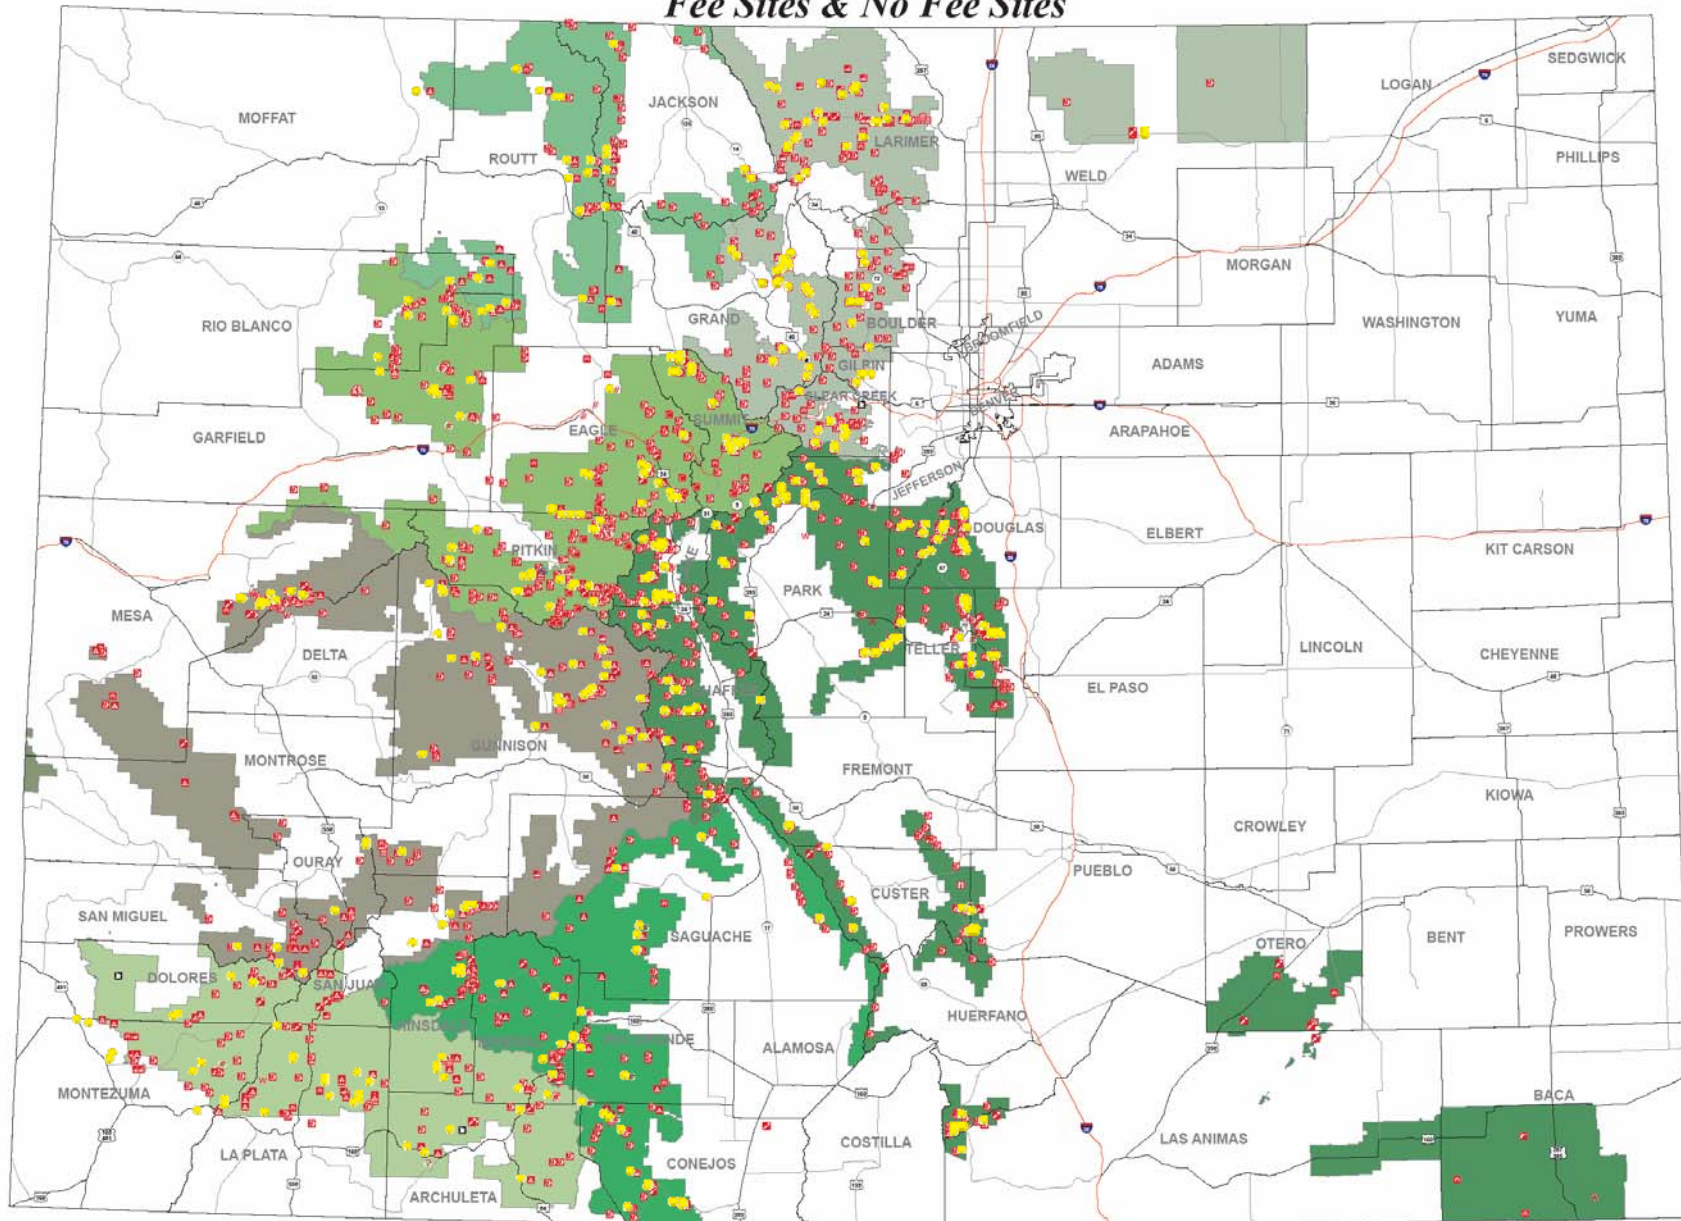

**Colorado - USDA Forest Service, Region 2, Recreation Sites: Status = Open,
Fee Sites & No Fee Sites**

Colorado - USDA Forest Service, Region 2, Recreation Sites: Status = Open, Fee Sites

© 2000 US Forest Service, Region 2
Recreation Sites: Status = Open, Fee Sites

Colorado - USDA Forest Service, Region 2, Recreation Sites: Status = Open, Fee Sites

Copyright 2010, USDA Forest Service, Region 2, Colorado State Office
Revised February 14, 2010 - USDA Forest Service, Region 2, Colorado State Office