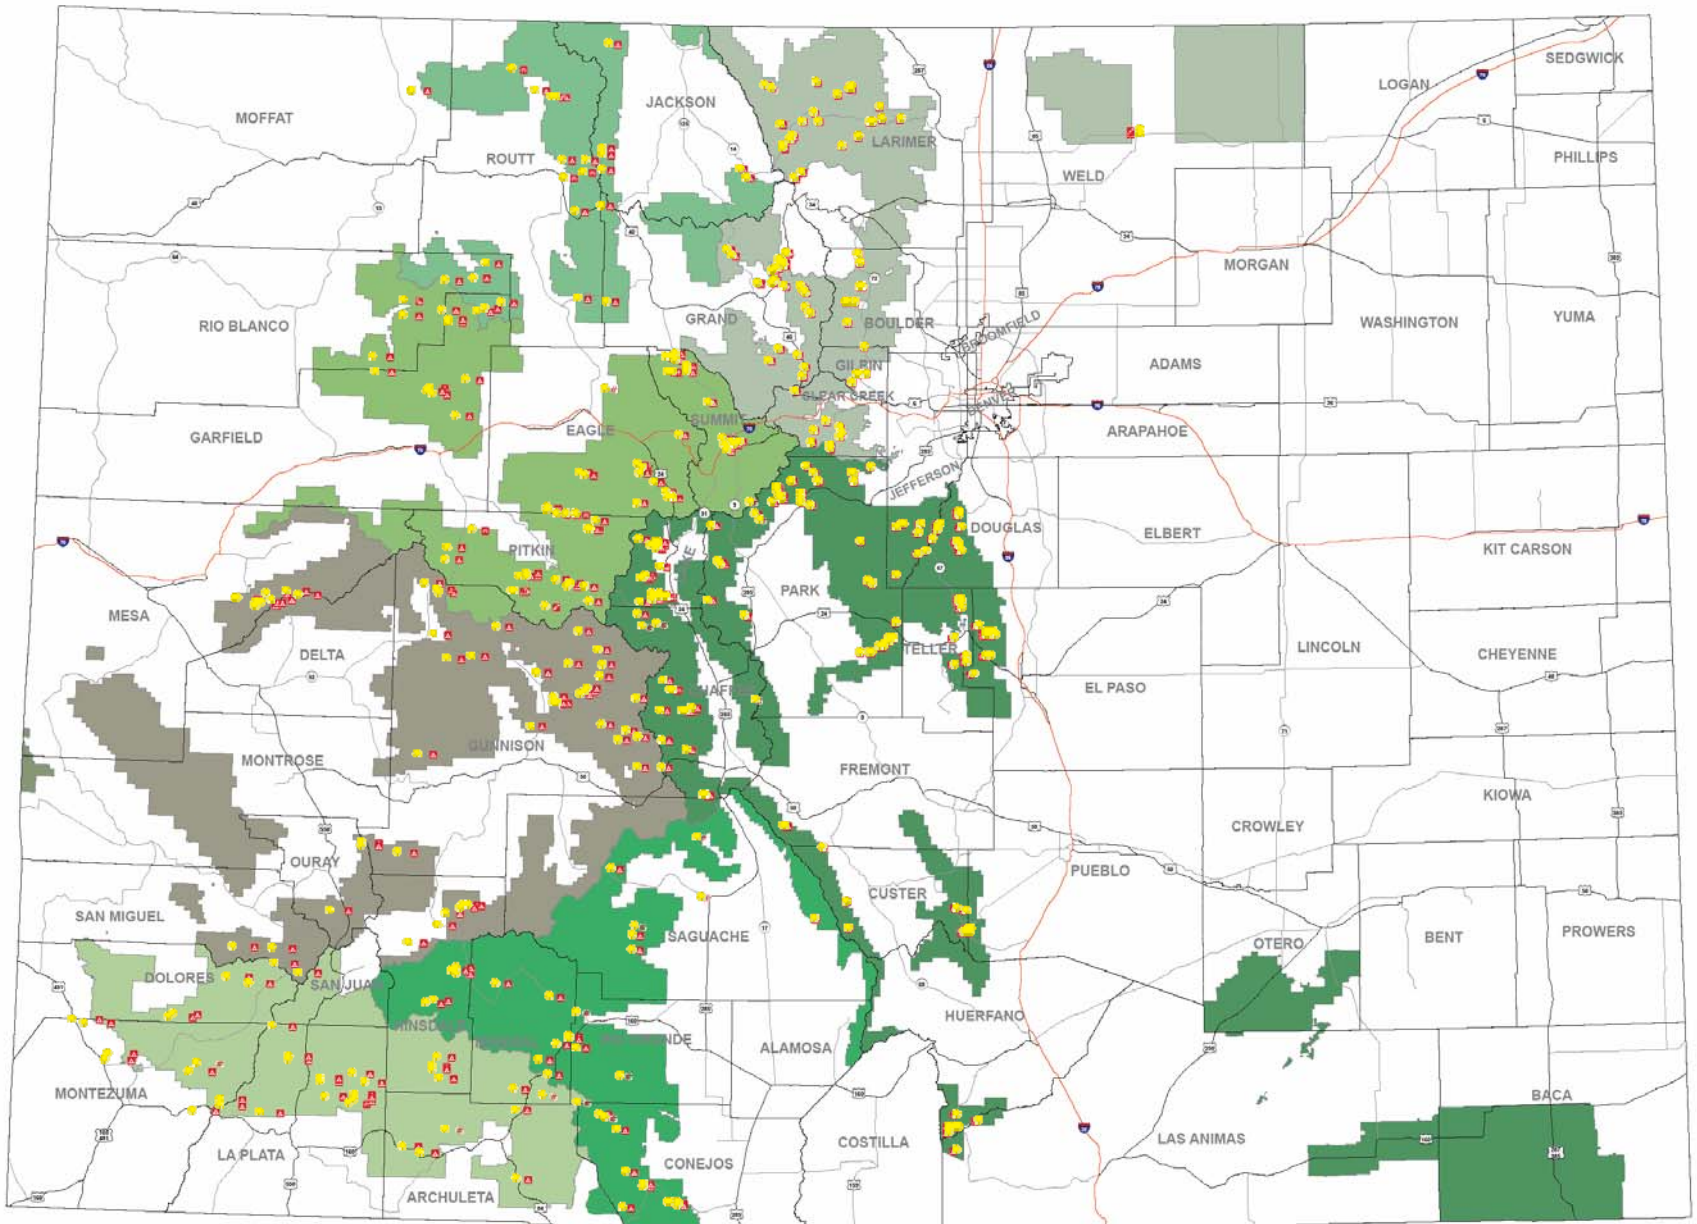

Colorado - USDA Forest Service, Region 2, Recreation Sites: Status = Open, Fee Sites