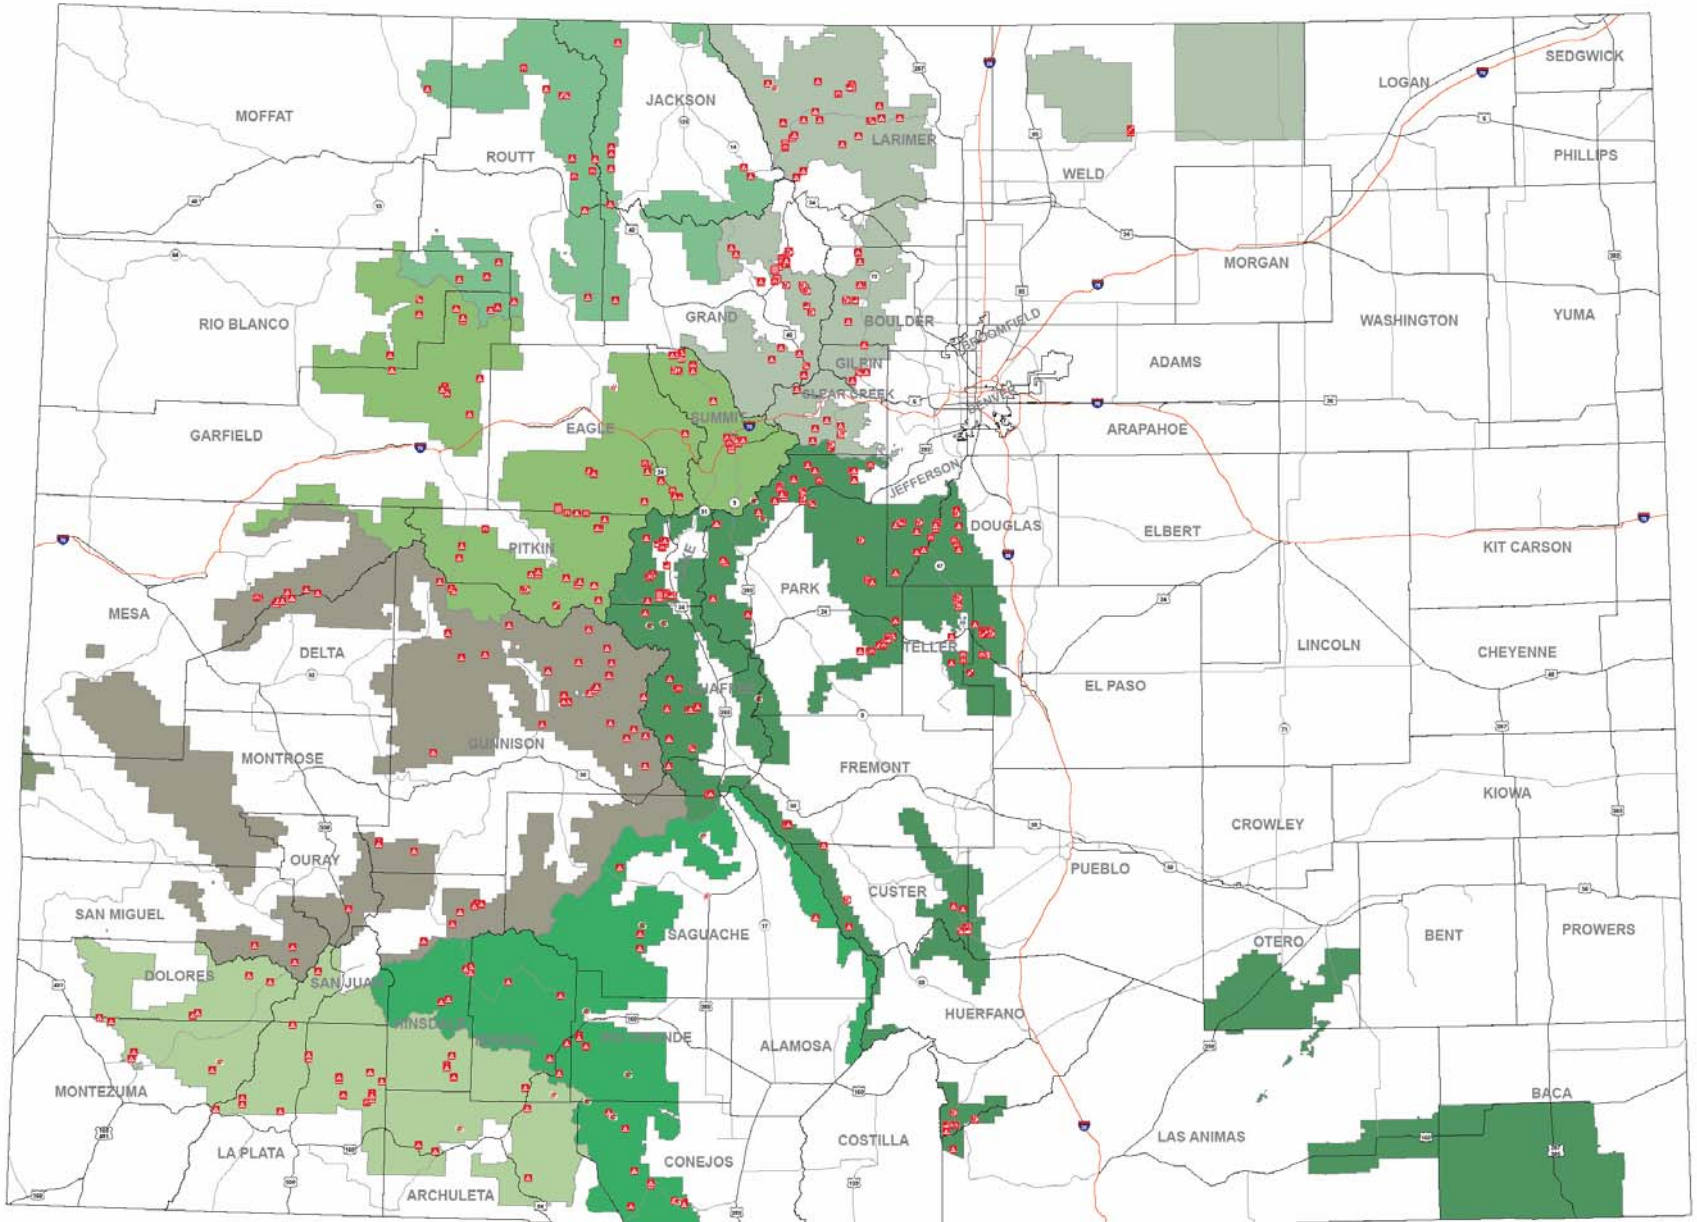

Colorado - USDA Forest Service, Region 2, Recreation Sites: Status = Open, Fee Sites