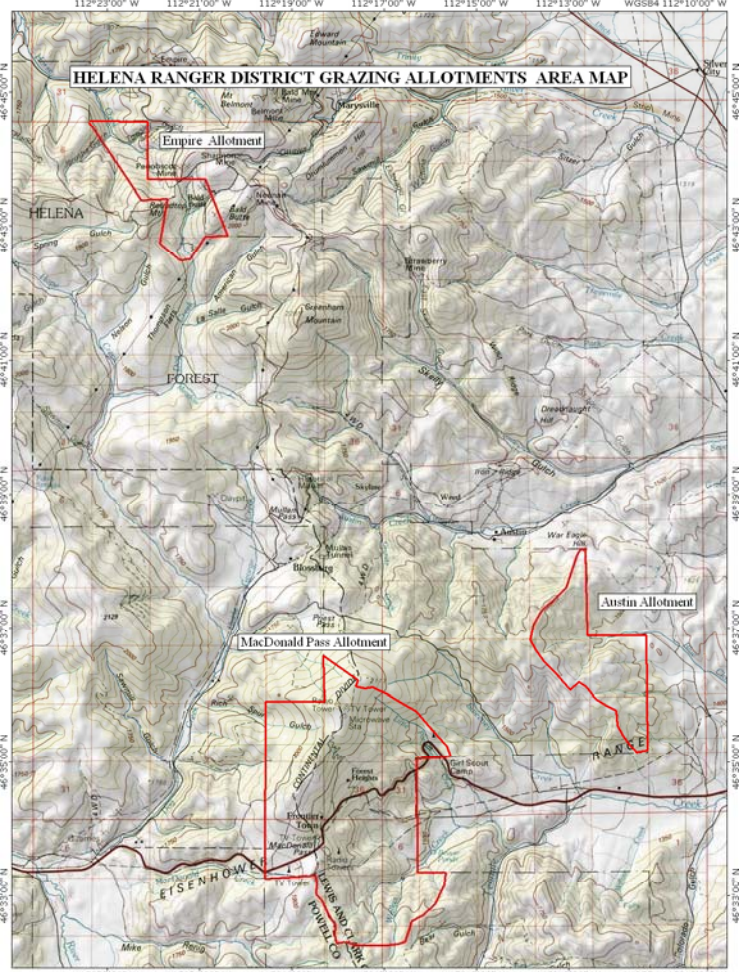

HELENA RANGER DISTRICT GRAZING ALLOTMENTS AREA MAP

Printed from TOPO! 92000 National Geographic Topographic (www.topo.com)