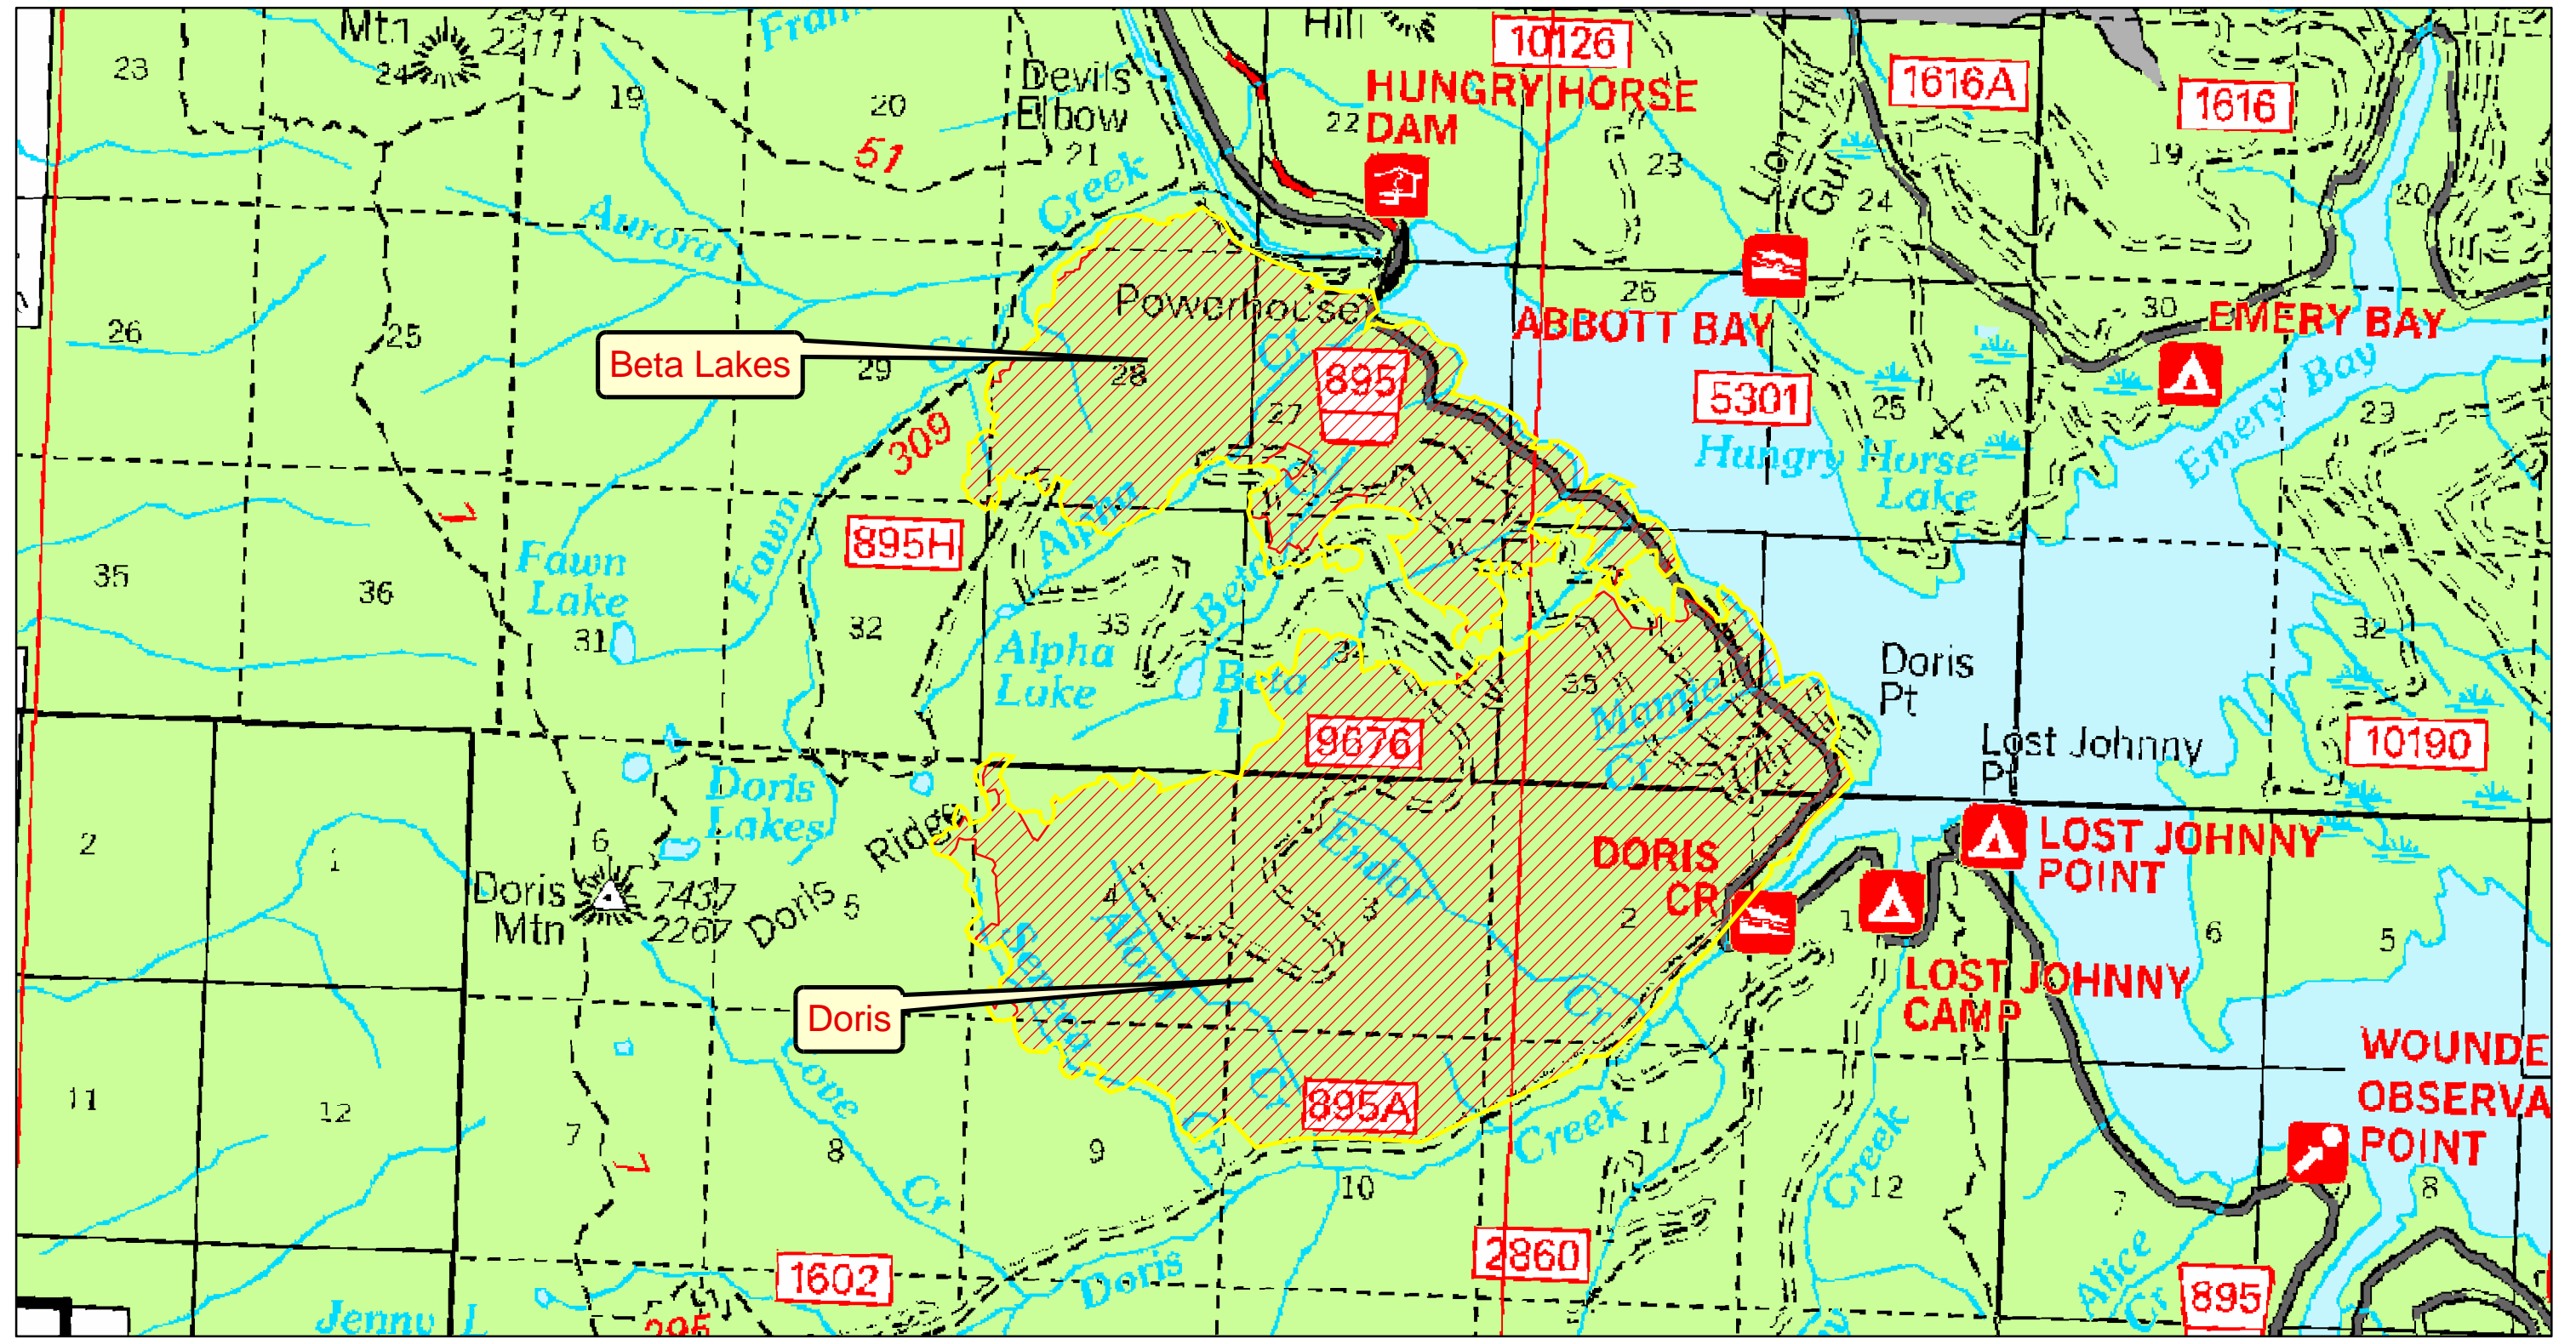

Beta Lake - Doris Fires September 04, 2003
Flathead National Forest
Time and Date of Flight:
2315 09/04/03

beta_doris_ir_perimeter_090403
IR Perimeter current to 090303 0120

0 0.5 1 2 Miles

1:40,000

USFS R1 Cartography
NRIIC GIS Support