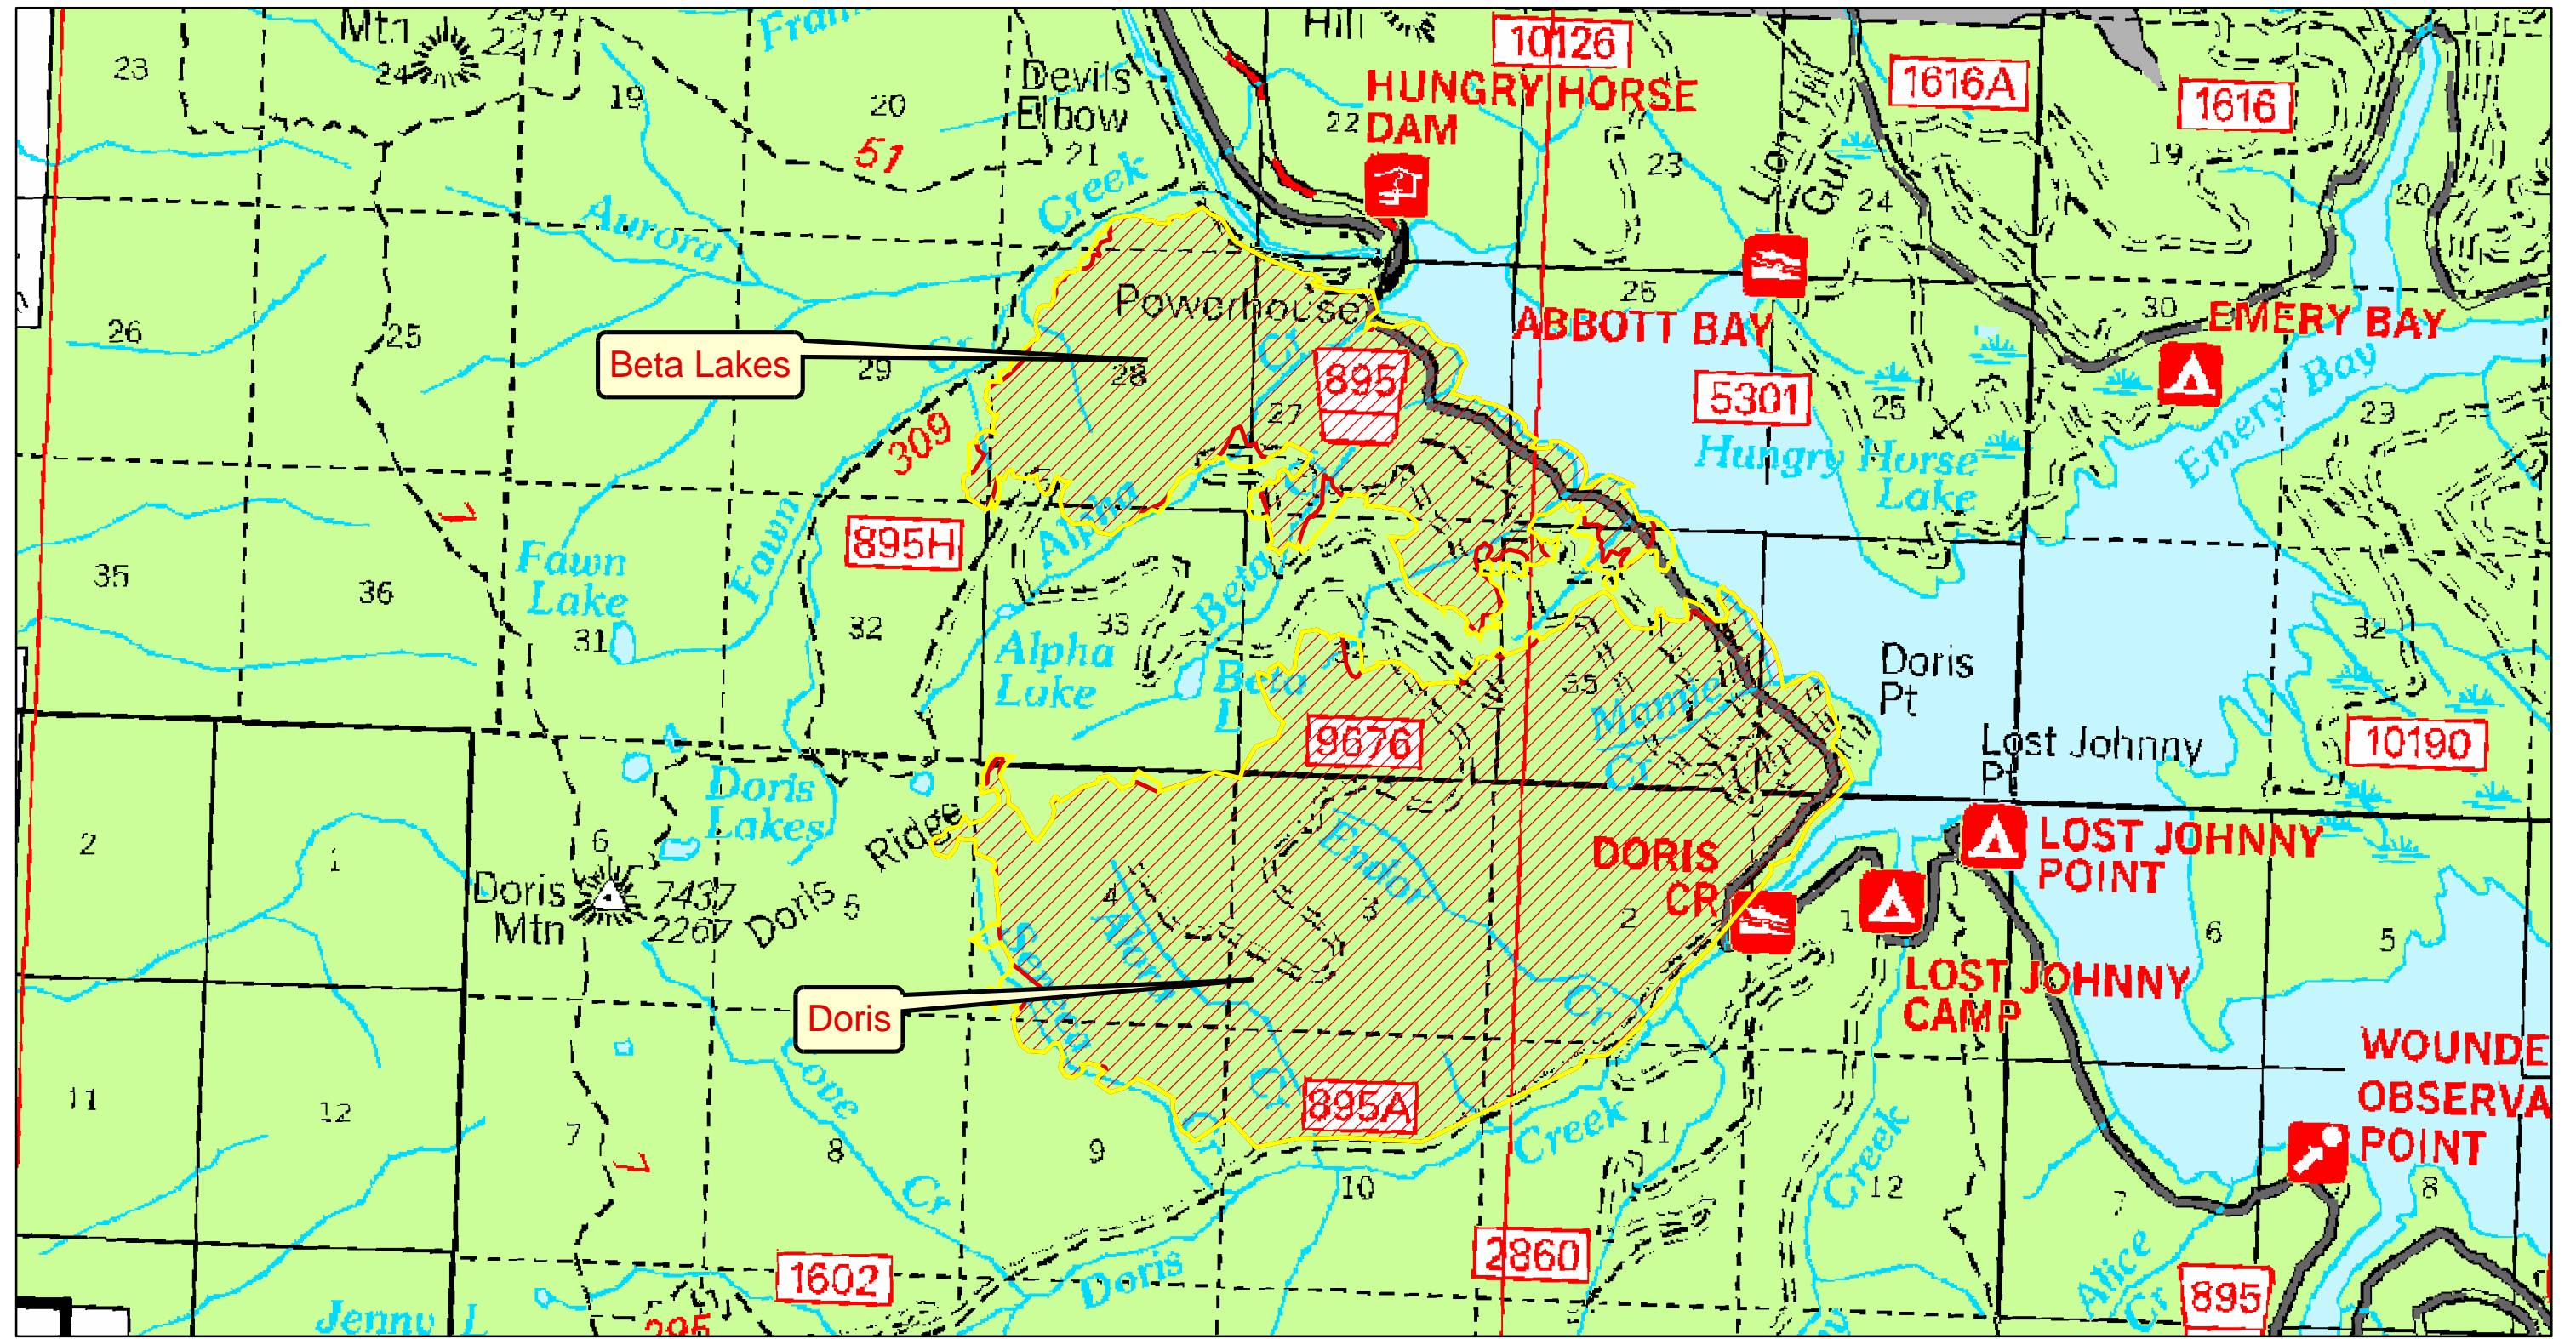

Beta Lake - Doris Fires September 02, 2003
 Flathead National Forest
 Time and Date of Flight:
 0120 09/03/03

 IR Perimeter current to 090303 0120
 IR Perimeter current to 090203 2245

0 0.5 1 2 Miles

1:40,000