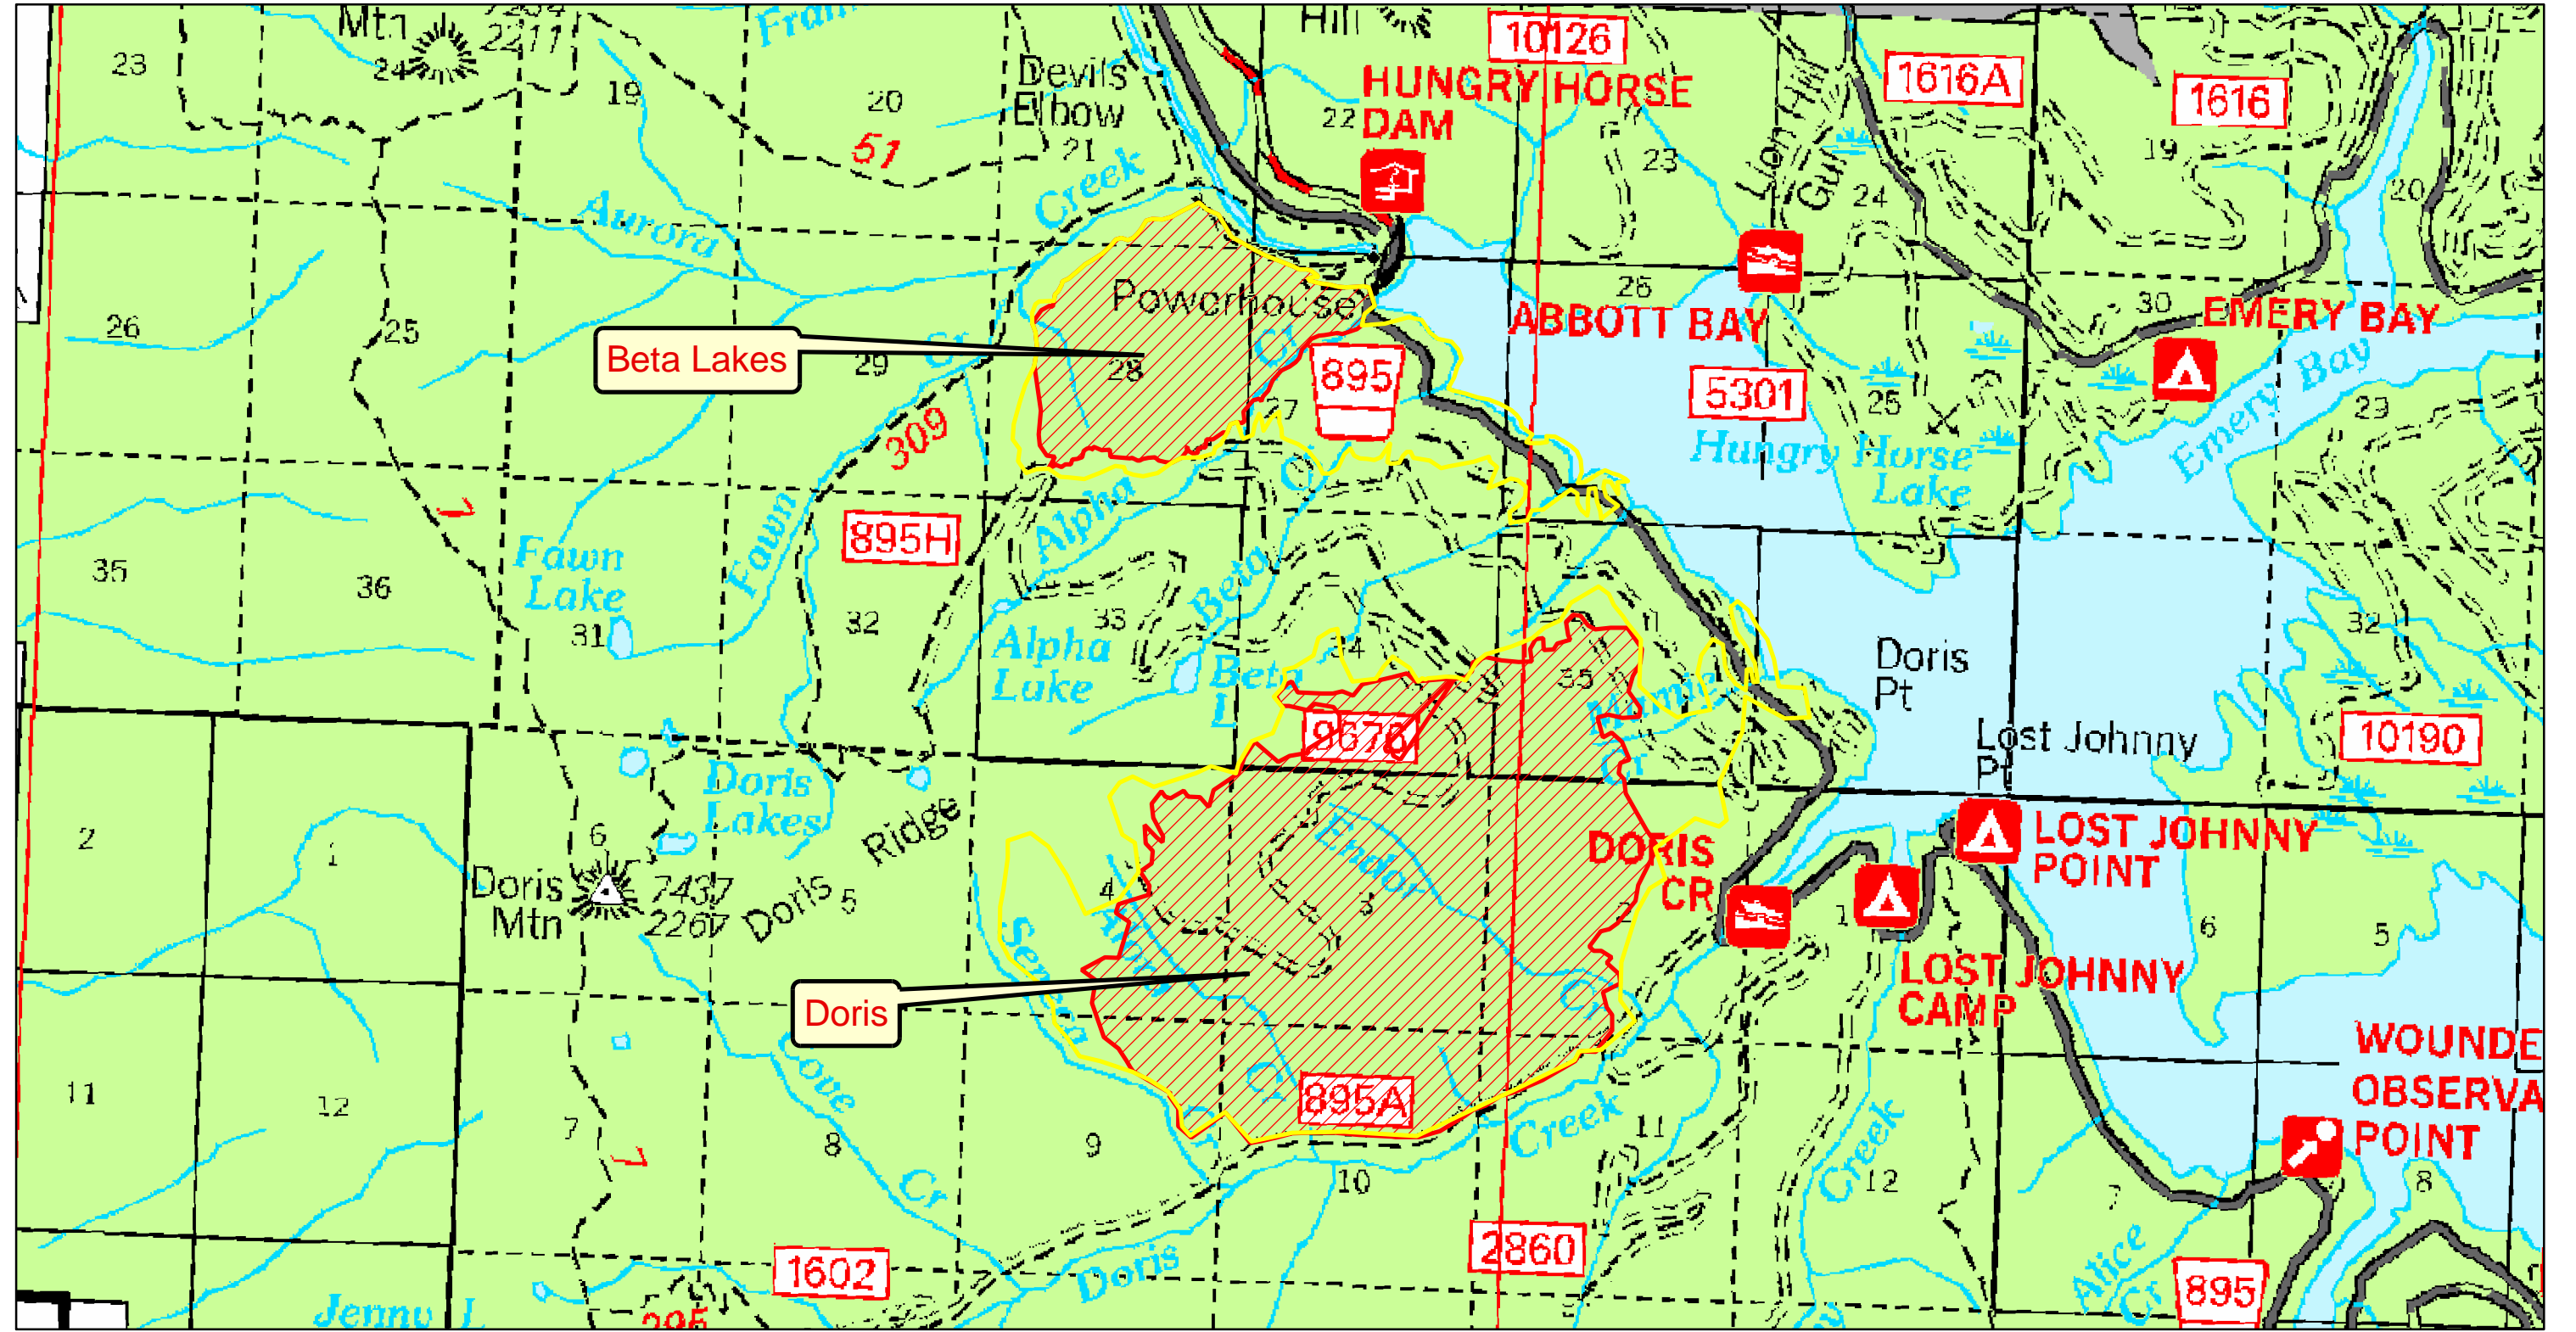

Legend

-  Beta Lakes-Doris Perimeter 08/28/03
-  Beta Lakes-Doris Perimeter prior to 08/28/03

1:40,000