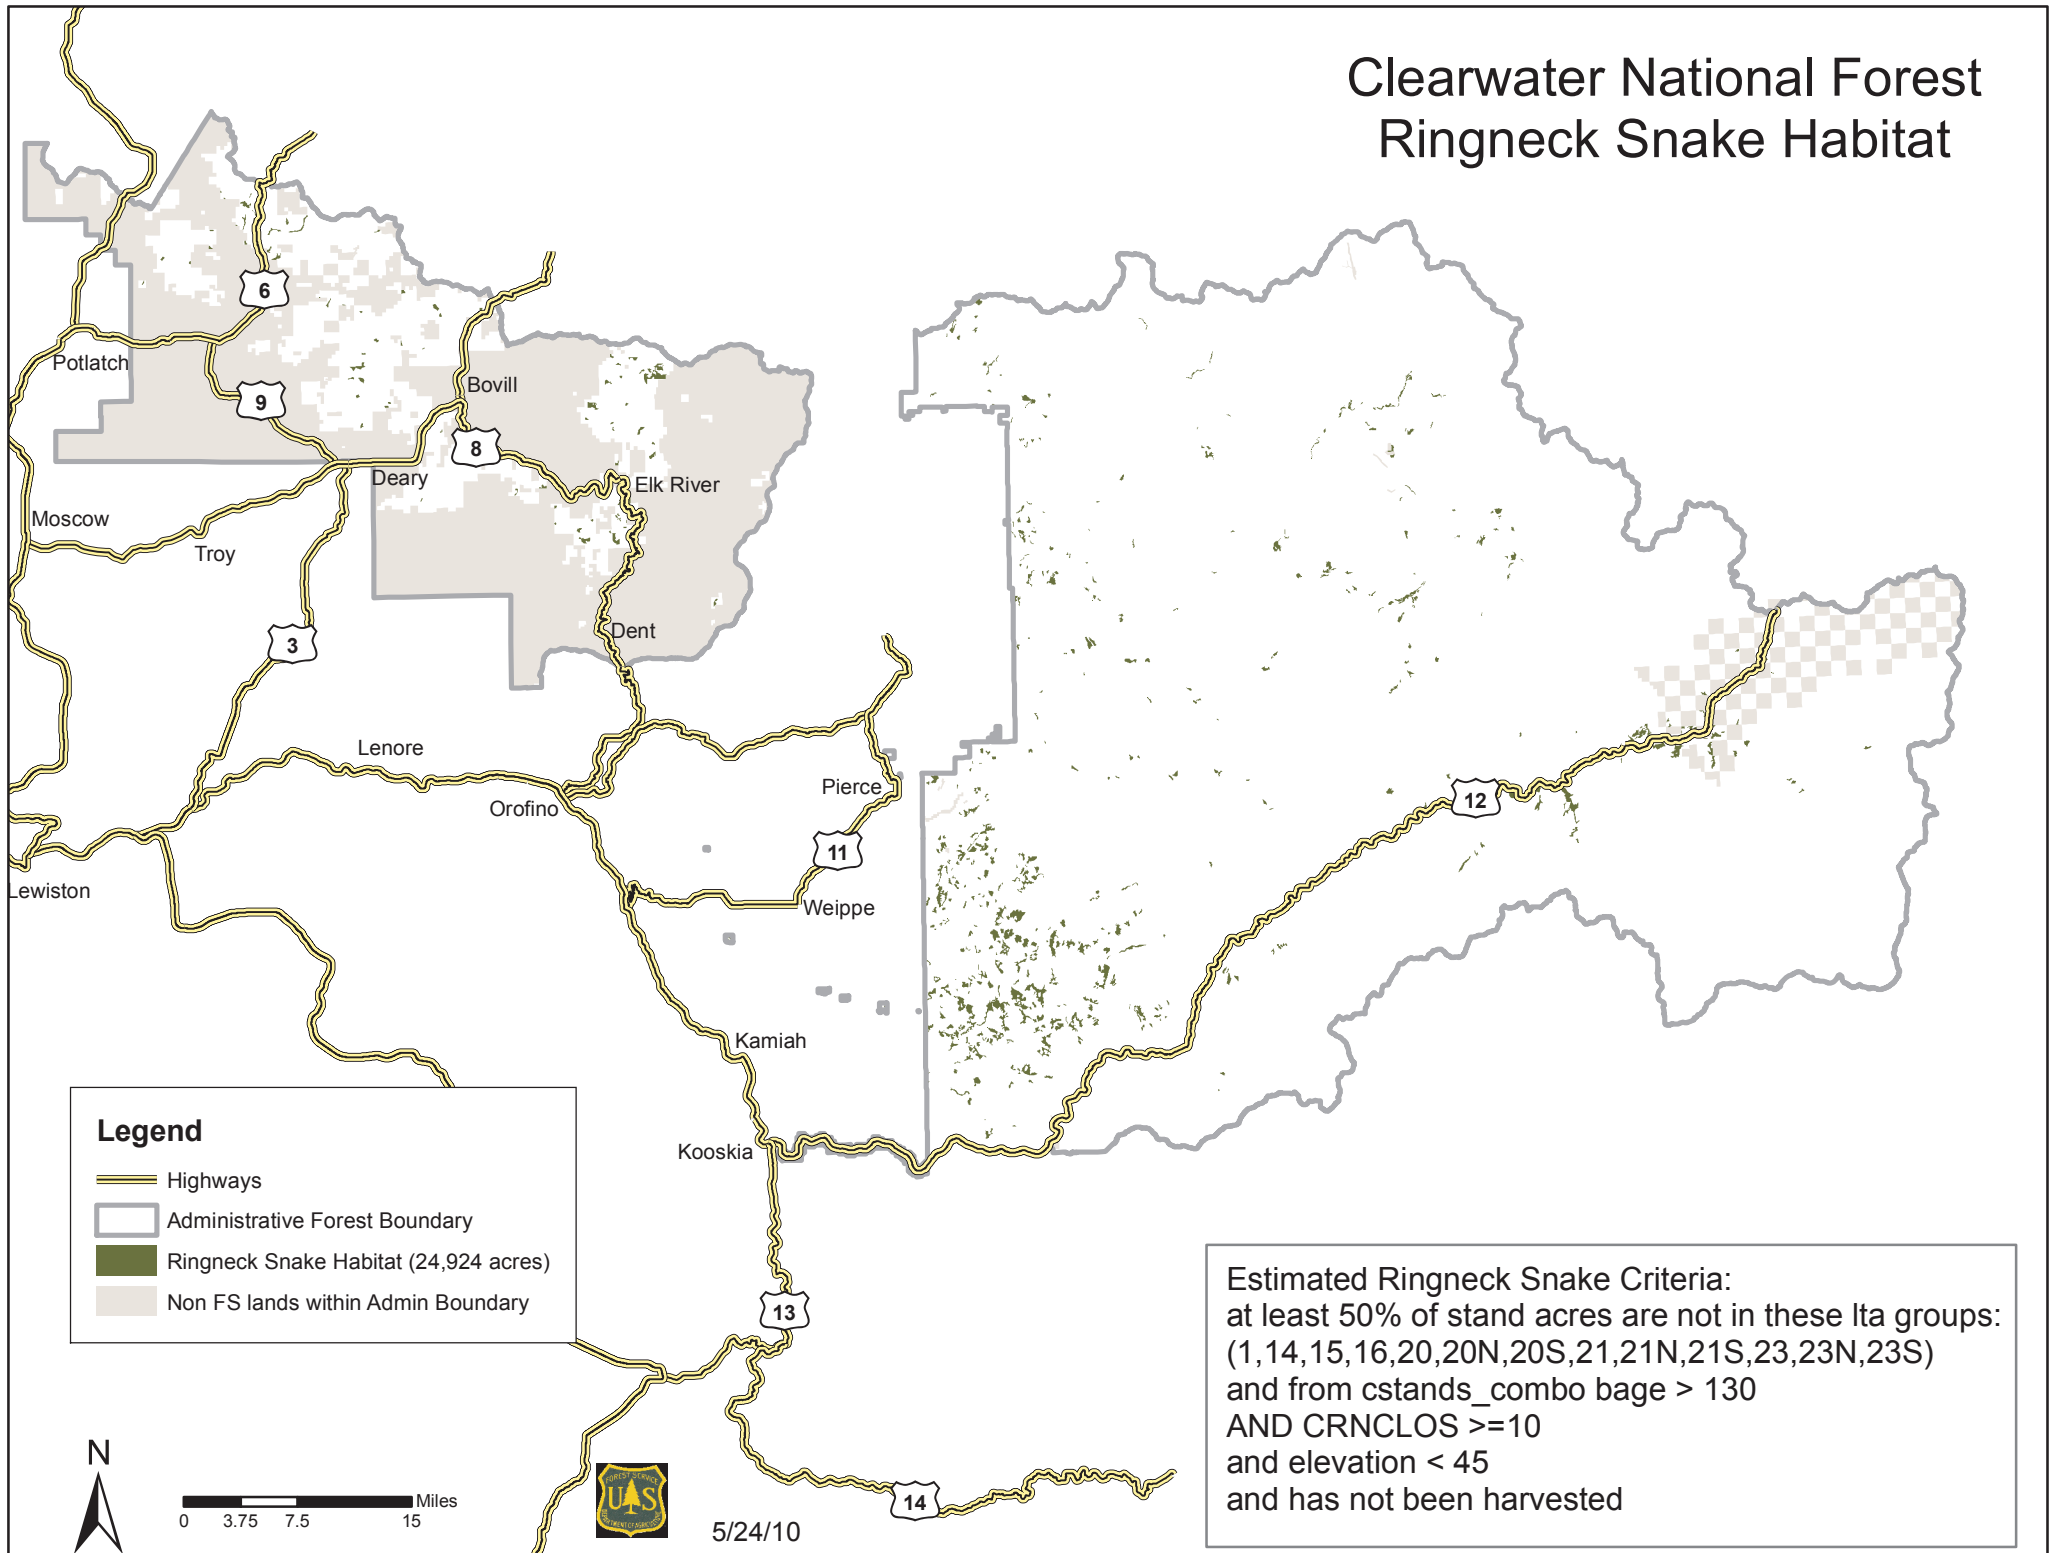

# Clearwater National Forest Ringneck Snake Habitat

**Legend**

- Highways
- Administrative Forest Boundary
- Ringneck Snake Habitat (24,924 acres)
- Non FS lands within Admin Boundary

Estimated Ringneck Snake Criteria:  
at least 50% of stand acres are not in these Ita groups:  
(1,14,15,16,20,20N,20S,21,21N,21S,23,23N,23S)  
and from cstands\_combo bage > 130  
AND CRNCLOS >=10  
and elevation < 45  
and has not been harvested