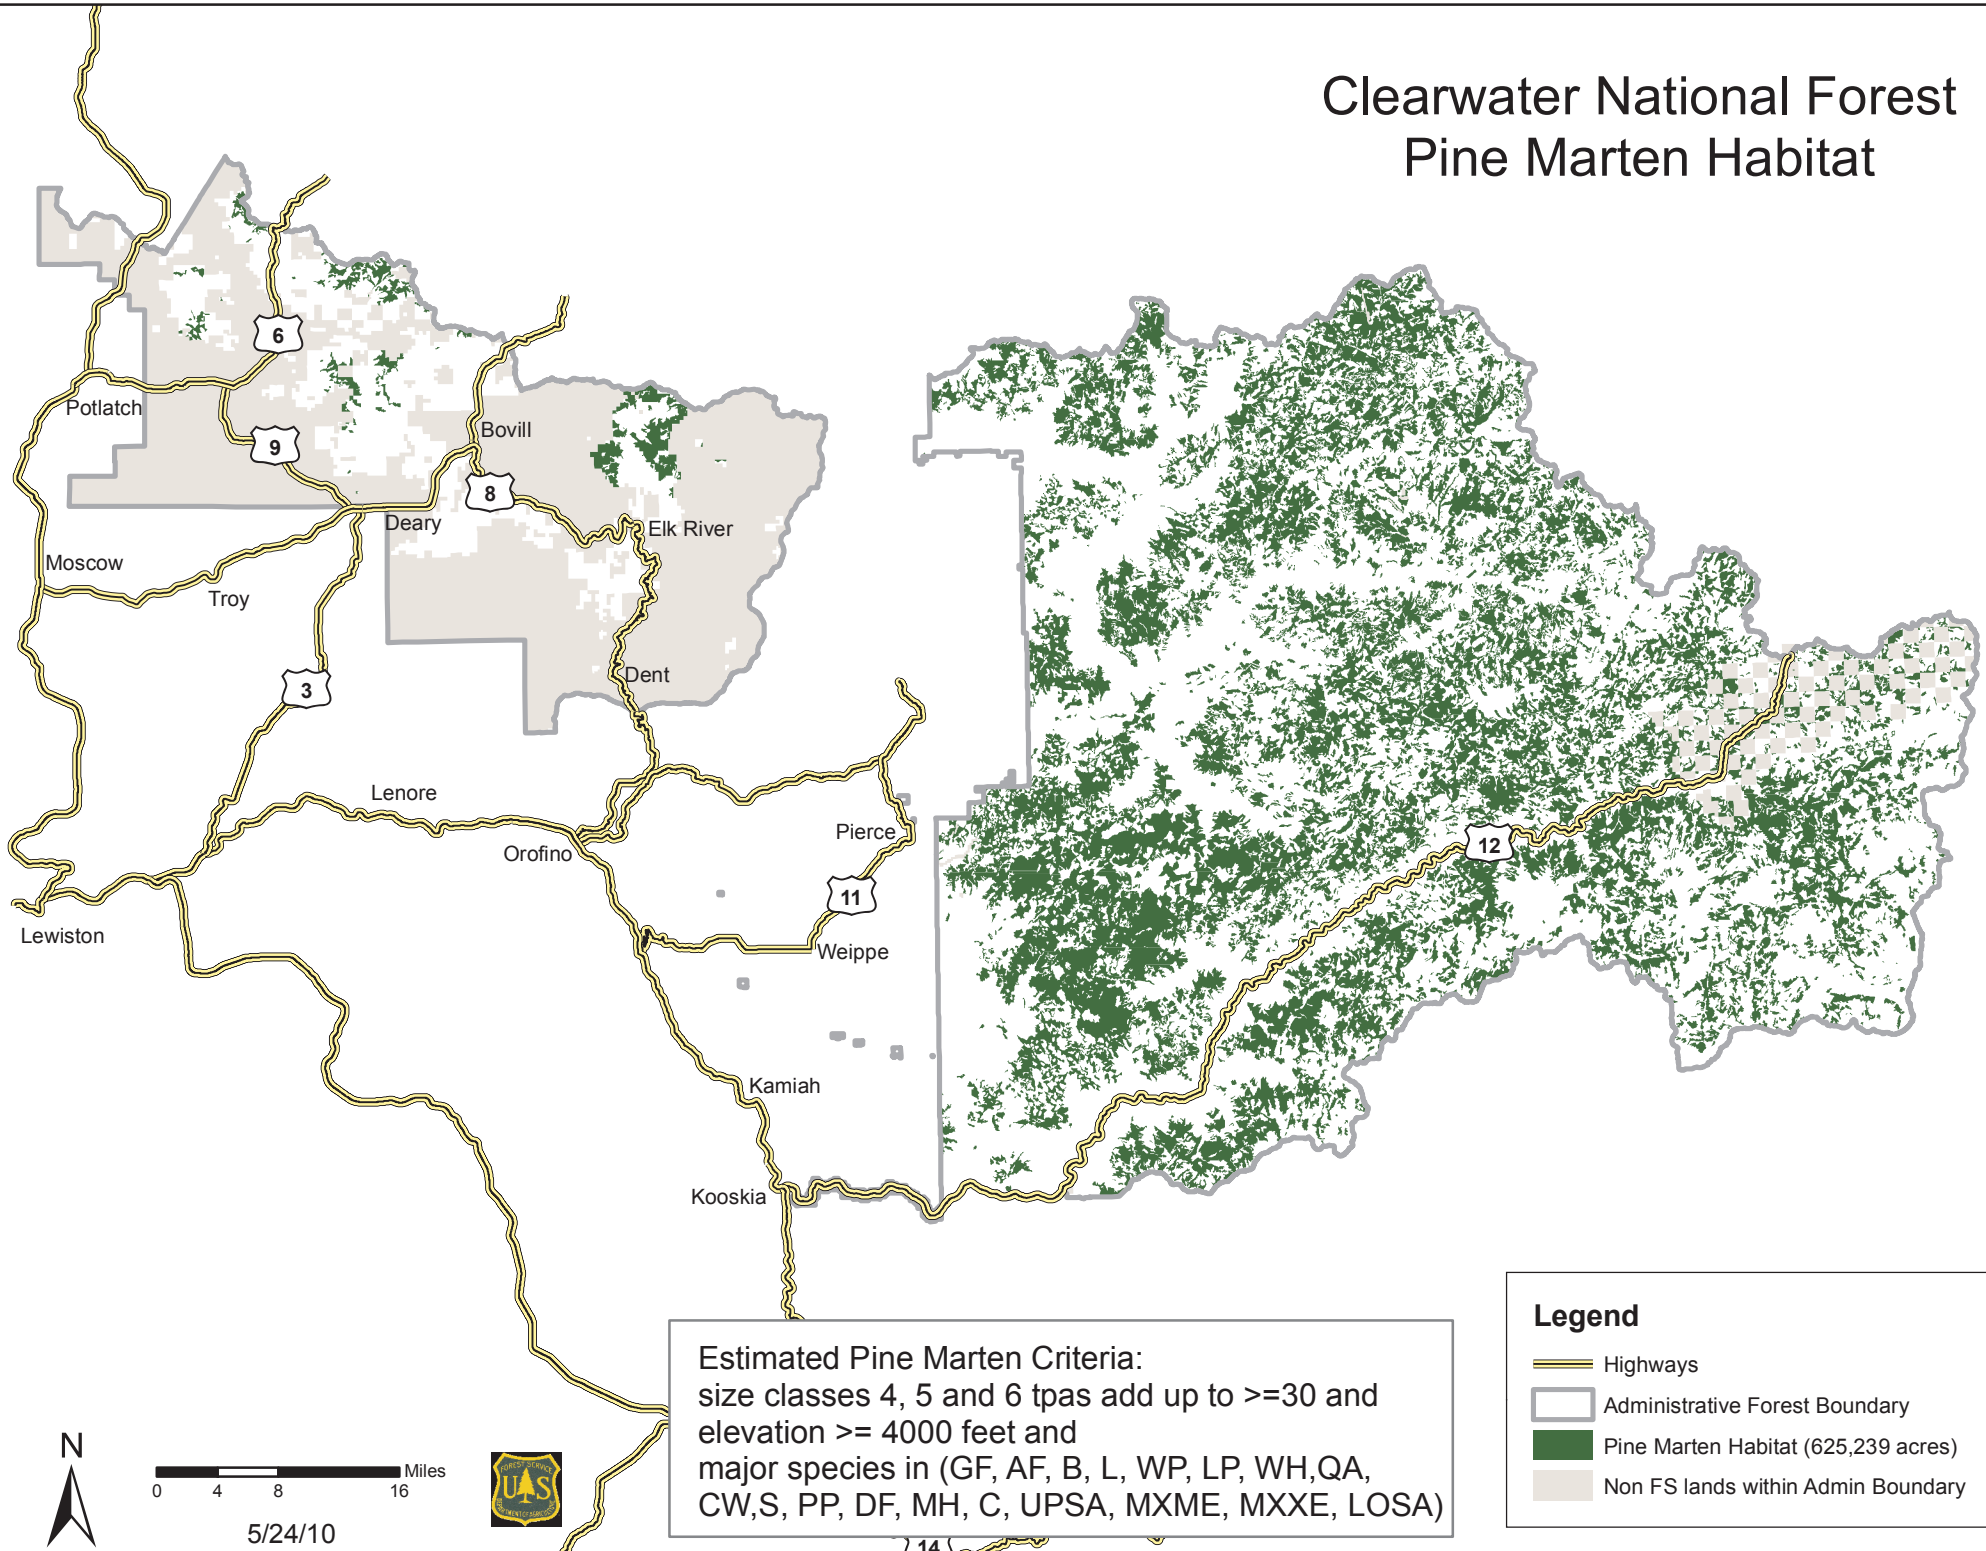

# Clearwater National Forest Pine Marten Habitat

Estimated Pine Marten Criteria:  
 size classes 4, 5 and 6 tpas add up to  $\geq 30$  and  
 elevation  $\geq 4000$  feet and  
 major species in (GF, AF, B, L, WP, LP, WH,QA,  
 CW,S, PP, DF, MH, C, UPSA, MXME, MXXE, LOSA)

**Legend**

-  Highways
-  Administrative Forest Boundary
-  Pine Marten Habitat (625,239 acres)
-  Non FS lands within Admin Boundary

5/24/10