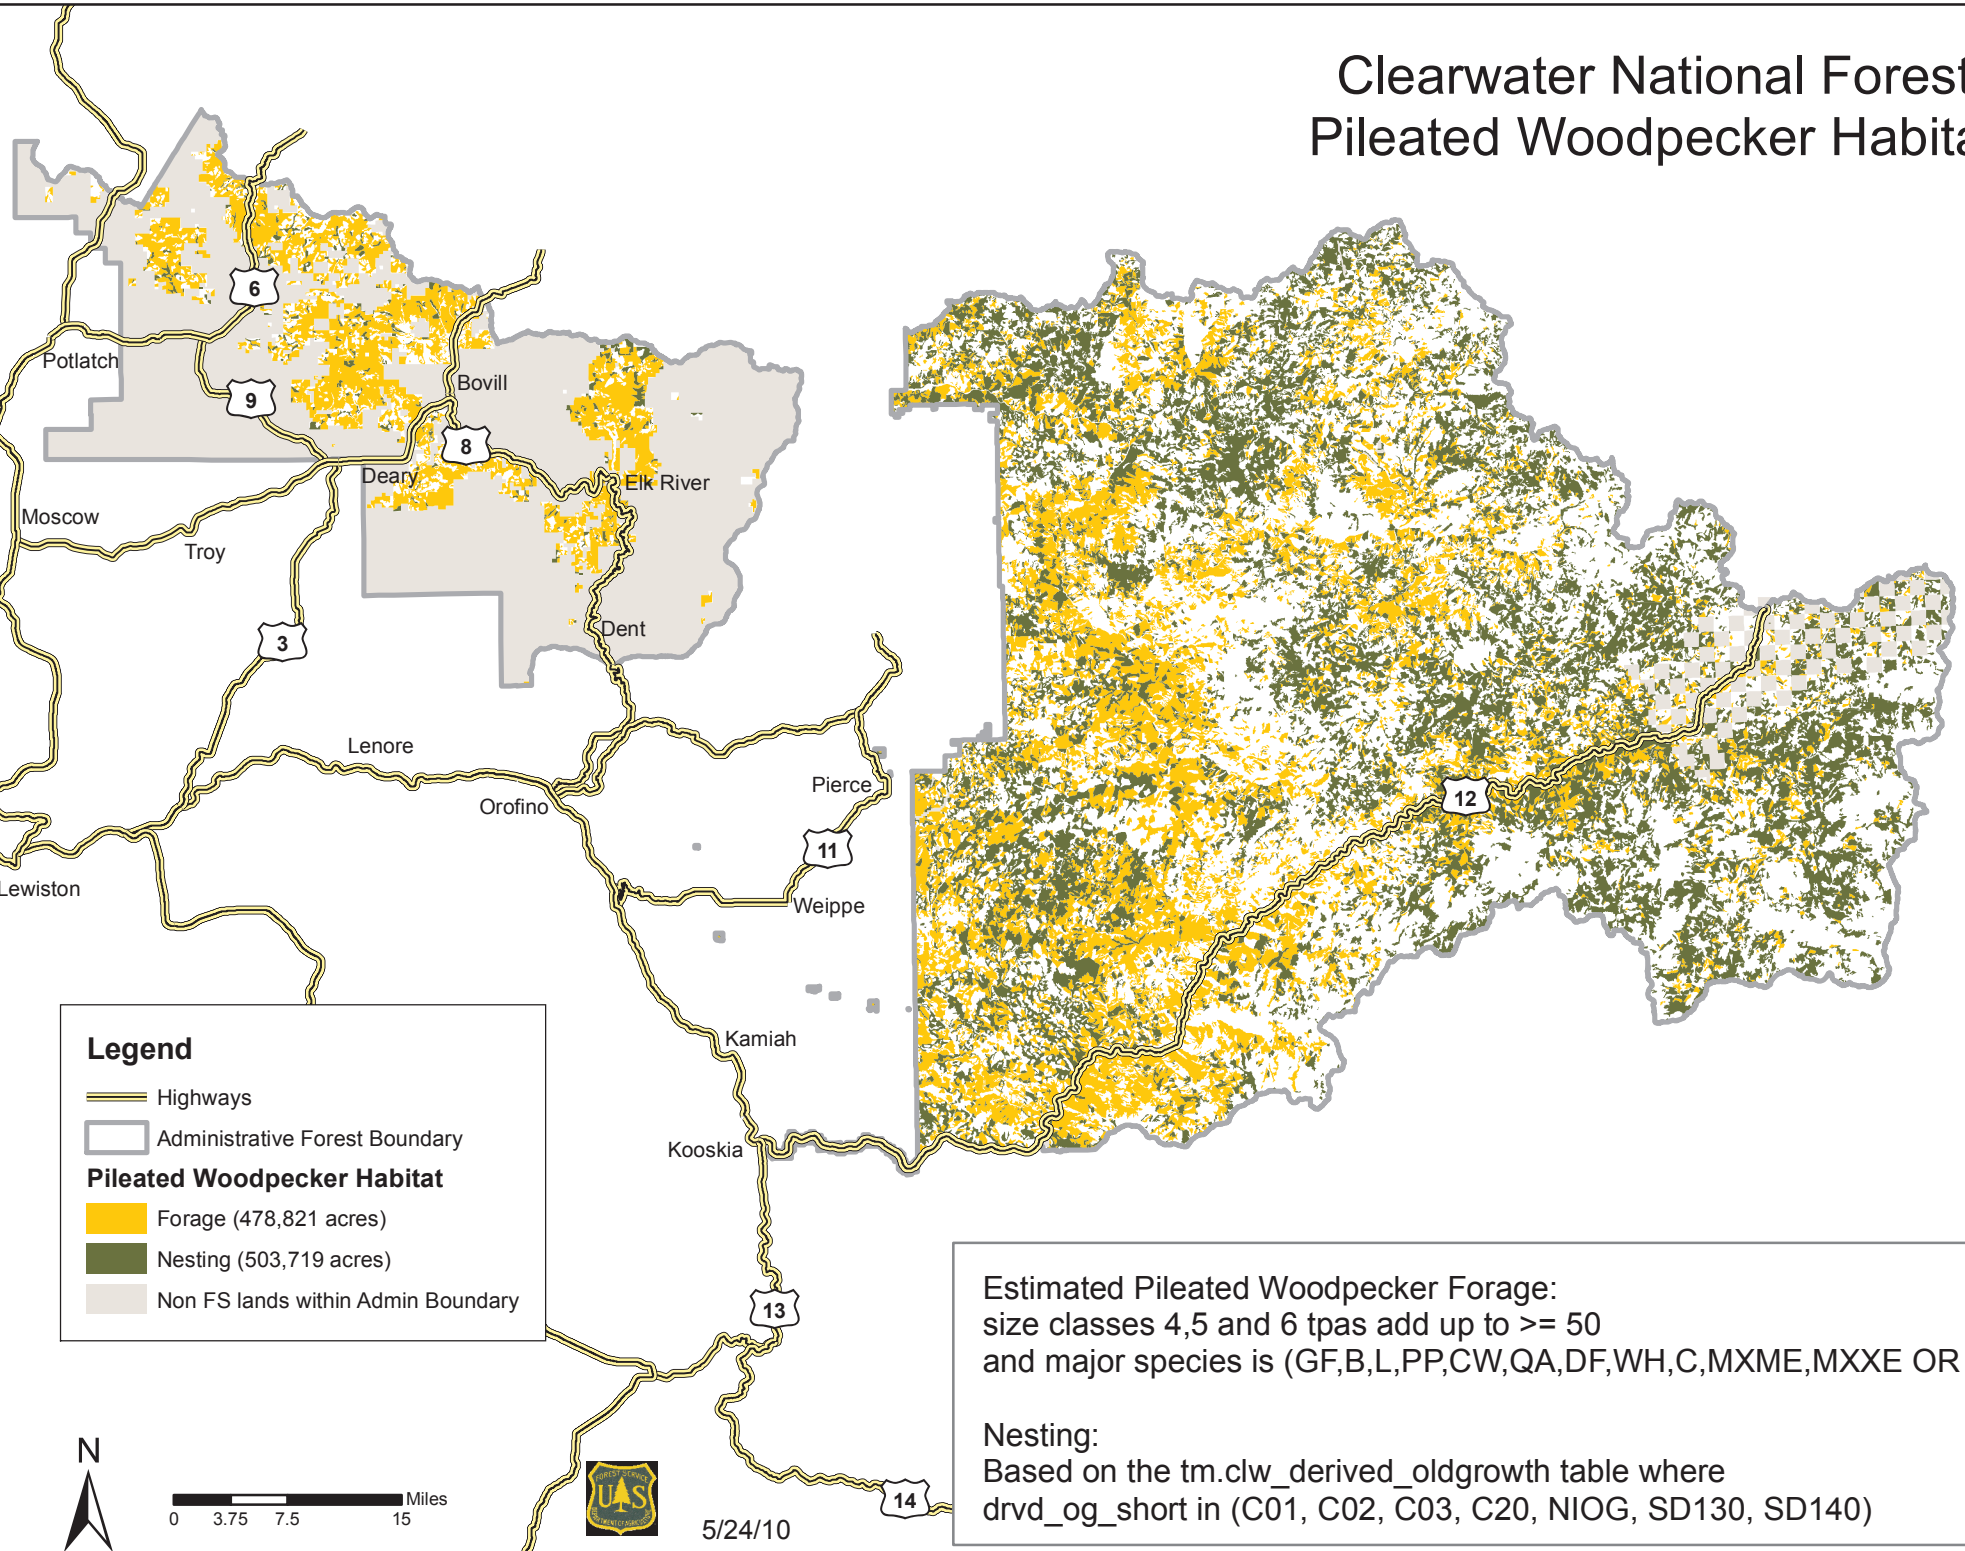

# Clearwater National Forest Pileated Woodpecker Habitat

**Legend**

- Highways
- Administrative Forest Boundary

**Pileated Woodpecker Habitat**

- Forage (478,821 acres)
- Nesting (503,719 acres)
- Non FS lands within Admin Boundary

Estimated Pileated Woodpecker Forage:  
 size classes 4,5 and 6 tpas add up to  $\geq 50$   
 and major species is (GF,B,L,PP,CW,QA,DF,WH,C,MXME,MXXE OR S)

Nesting:  
 Based on the tm.clw\_derived\_oldgrowth table where  
 drvd\_og\_short in (C01, C02, C03, C20, NIOG, SD130, SD140)