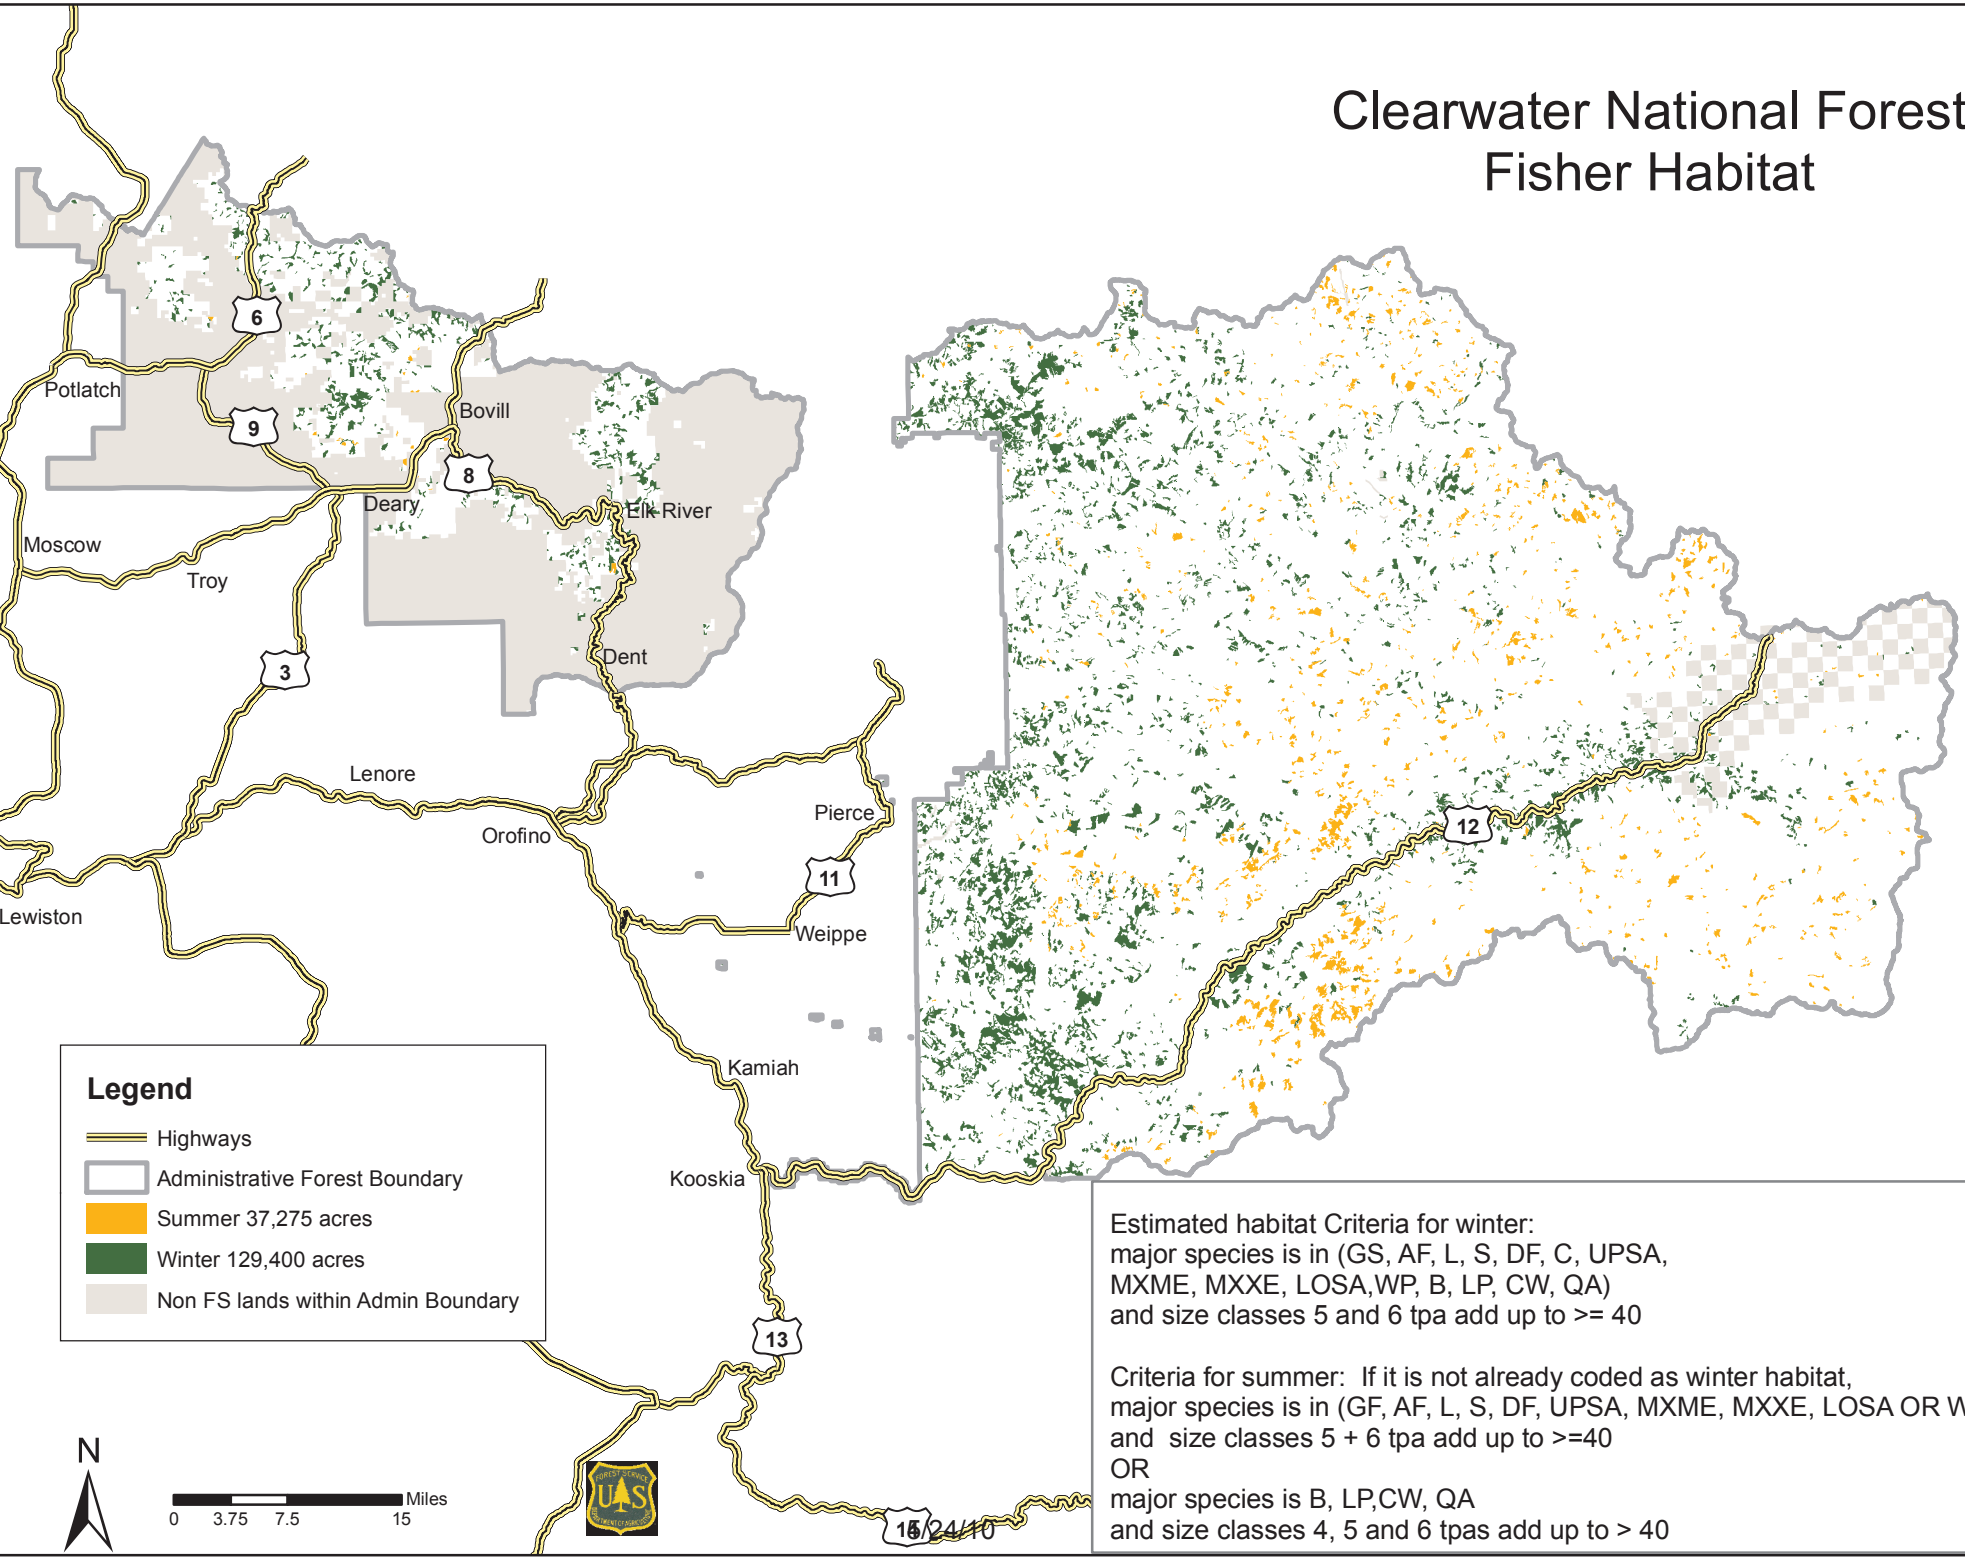

Clearwater National Forest Fisher Habitat

Legend

- Highways
- Administrative Forest Boundary
- Summer 37,275 acres
- Winter 129,400 acres
- Non FS lands within Admin Boundary

Estimated habitat Criteria for winter:
 major species is in (GS, AF, L, S, DF, C, UPSA, MXME, MXXE, LOSA, WP, B, LP, CW, QA)
 and size classes 5 and 6 tpa add up to ≥ 40

Criteria for summer: If it is not already coded as winter habitat,
 major species is in (GF, AF, L, S, DF, UPSA, MXME, MXXE, LOSA OR WP)
 and size classes 5 + 6 tpa add up to ≥ 40
 OR
 major species is B, LP, CW, QA
 and size classes 4, 5 and 6 tpas add up to > 40