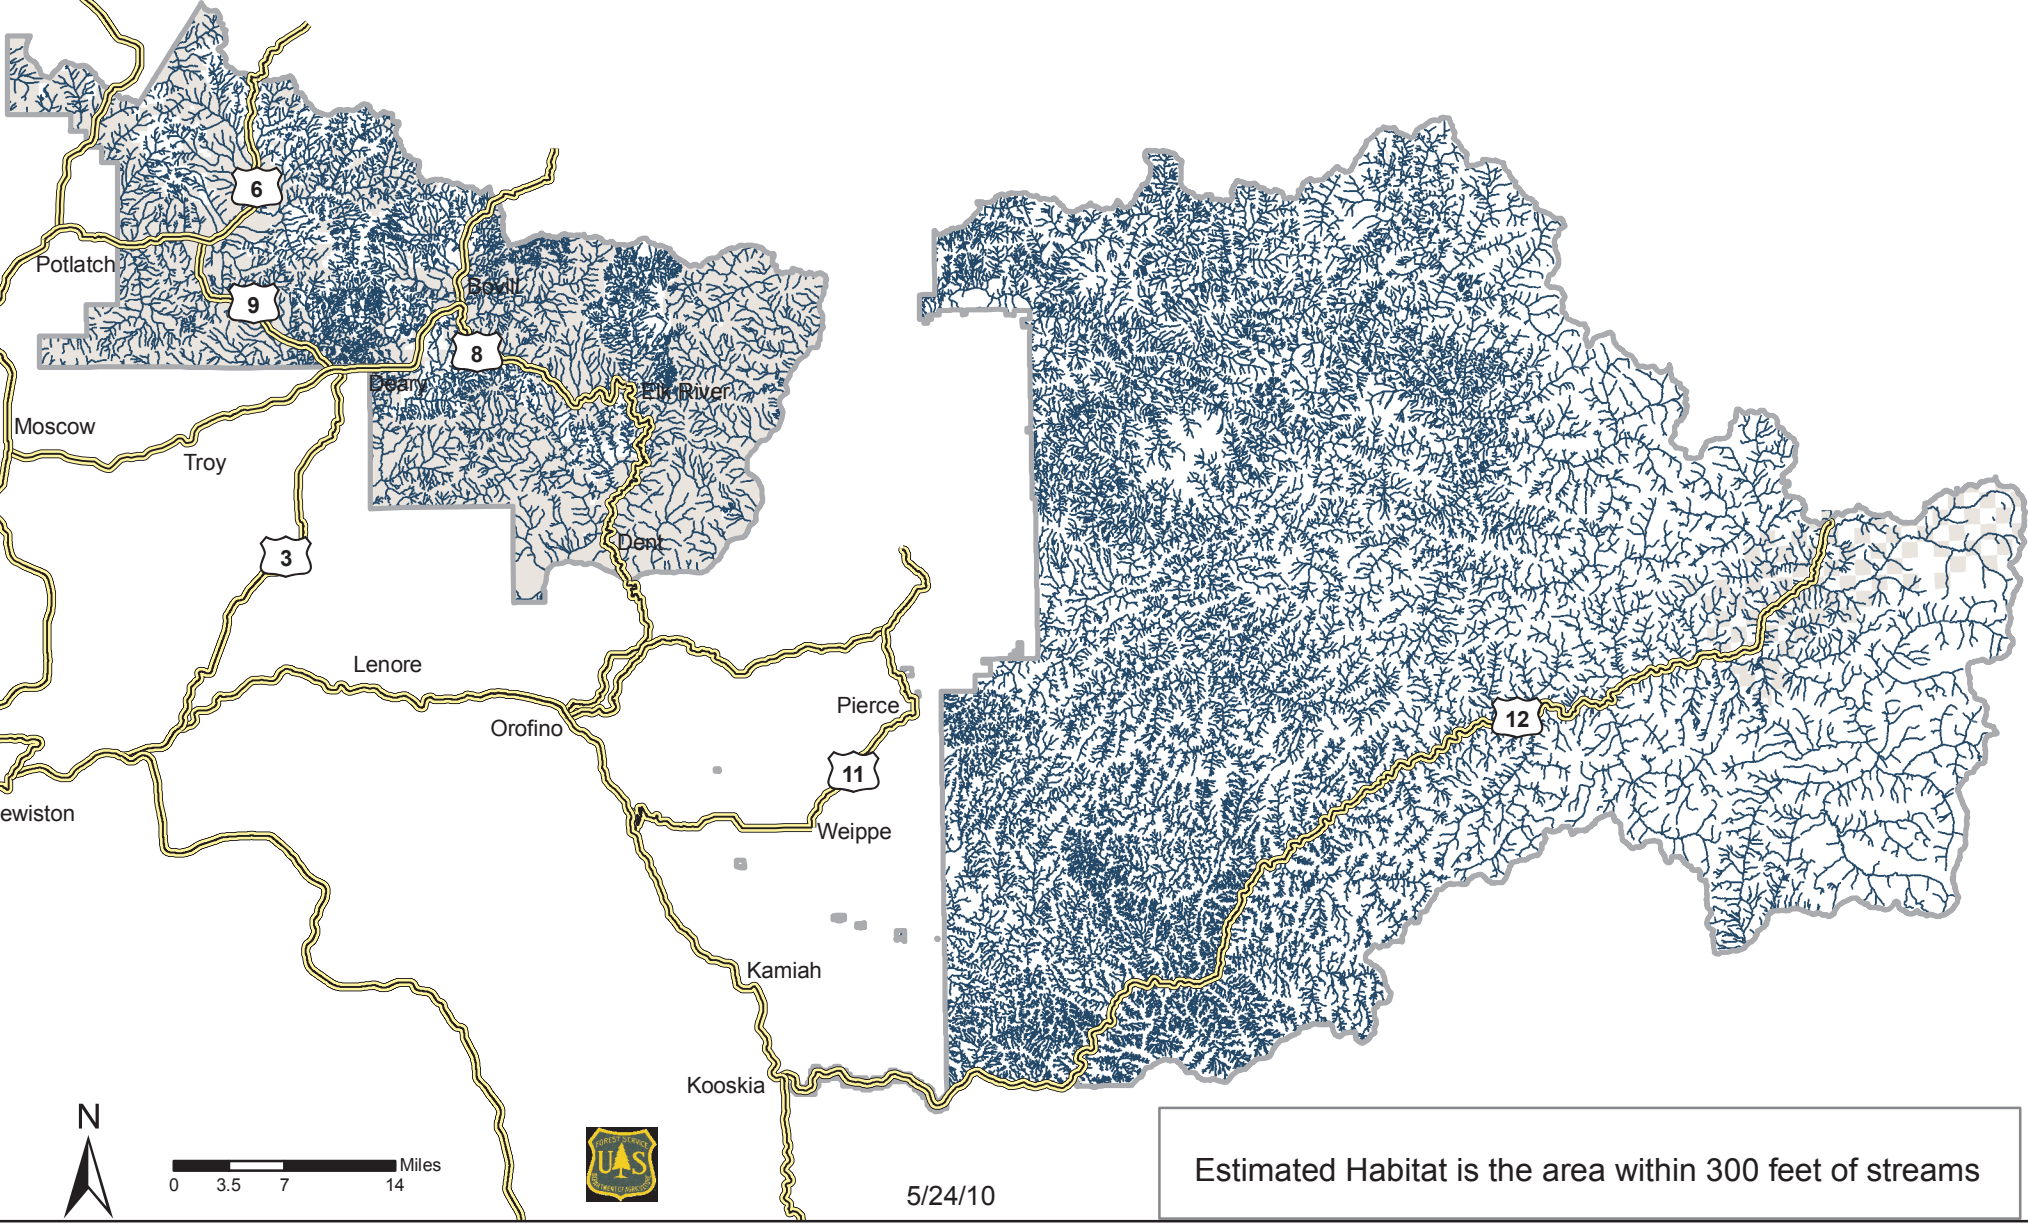

Clearwater National Forest Boreal Toad Habitat

Legend

- Highways
- Administrative Forest Boundary
- Boreal Toad Habitat (809834 acres)
- Non FS lands within Admin Boundary

Estimated Habitat is the area within 300 feet of streams