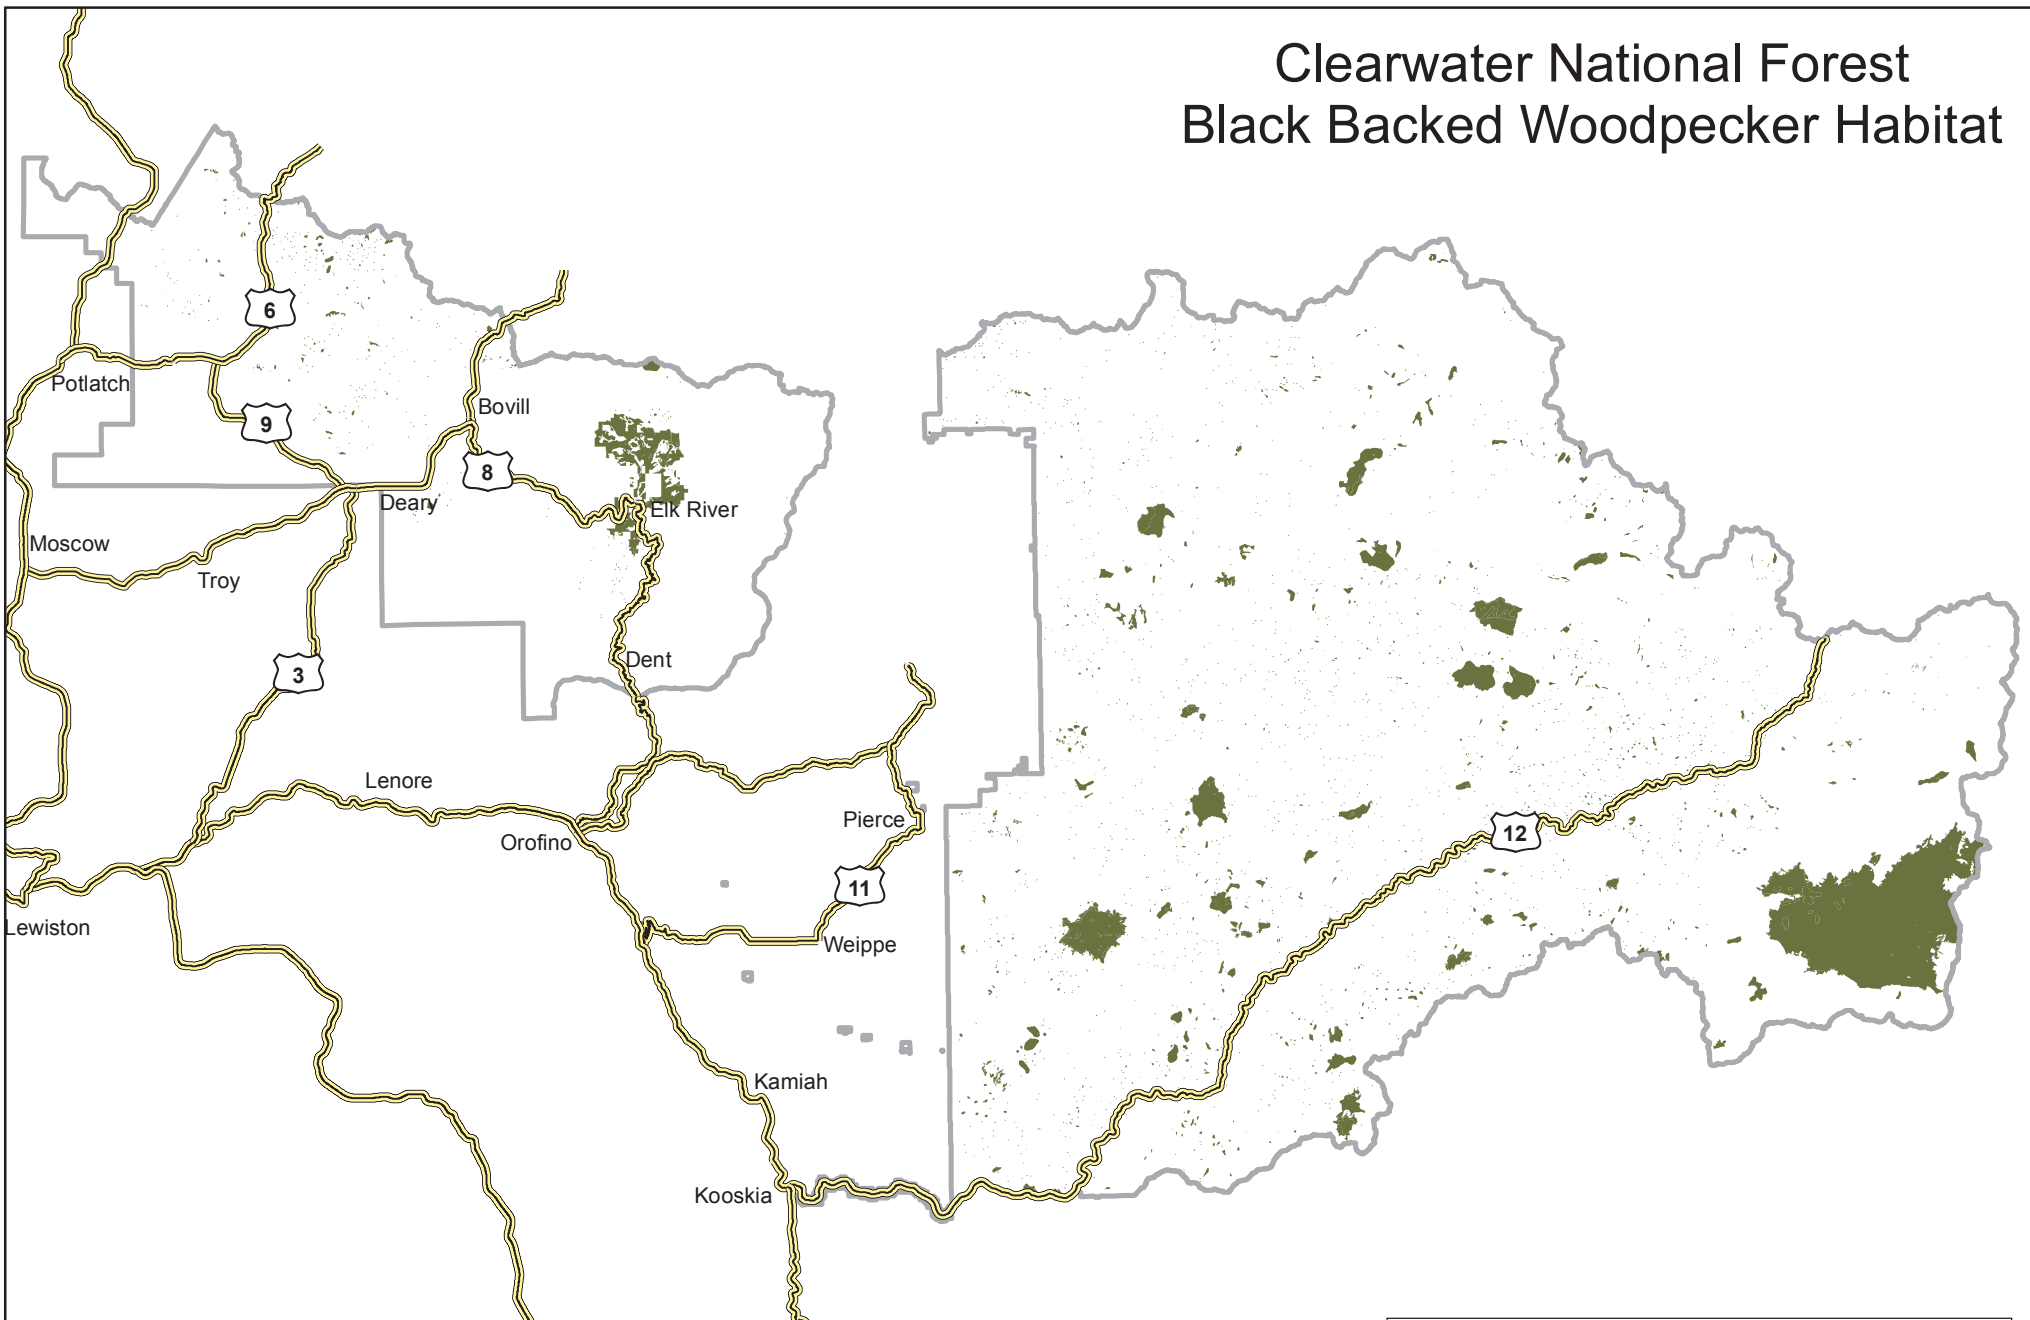

Clearwater National Forest Black Backed Woodpecker Habitat

Based on large fire occurrence, prescribed burn and annual regional infest flight data.

Estimated Blackbacked Woodpecker habitat is area that has been burned or had bark beetle infestation within the last 5 years.

Legend

- Highways
- Administrative Forest Boundary
- Black Backed Woodpecker Habitat (119,028 acres)

6/7/10